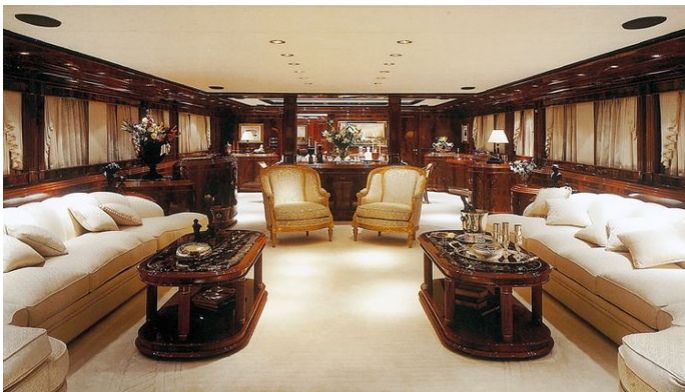

[CLICK HERE](#)

or SCAN QR CODE

MORE PHOTOS, VIDEO OR INTERACTIVE DECK PLANS:

[CLICK HERE](#)

JAAN YACHT CHARTER

Superyacht JAAN was built in 1997 by Intermarine. She is a 42.06m / 138' Custom motor yacht with exterior design by Intermarine and interior styling by Studio Vafiadis . Jaan offers accommodation for up to 12 guests in 6 cabins with additional room for her crew of 9. She features a variety of amenities to ensure comfortable charter vacations, including, Air Conditioning, WiFi connection on board & Stabilisers underway. She also carries an impressive collection of toys as listed below.