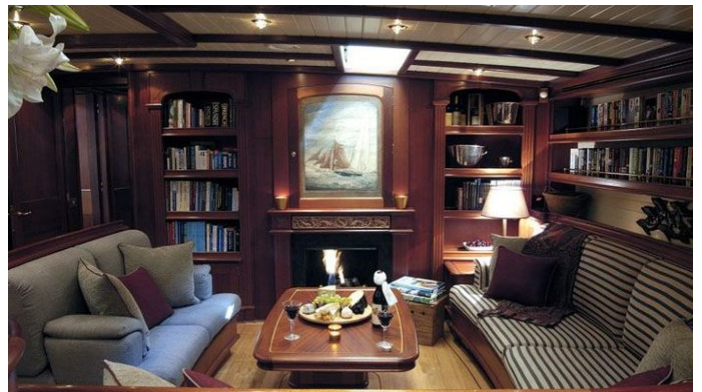

ACCOMMODATION

GUESTS	CABINS	CREW
9	4	5

CABIN CONFIGURATION
1 Master 2 Double
1 Twin

CHARTER RATES

SUMMER
from
\$65,100 / week + expenses

WINTER
from
\$65,100 / week + expenses

Details correct as of 19 Sep, 2024

FOR MORE INFORMATION:

[CLICK HERE](#) 

or SCAN QR CODE

MORE PHOTOS, VIDEO OR INTERACTIVE DECK PLANS:

[CLICK HERE](#)

SHAMOUN YACHT CHARTER

Superyacht SHAMOUN was built in 1999 by Jachtwerf Klaassen. She is a 33.05m / 108'5 Custom sail yacht with exterior design by Hoek Design and interior styling by Hoek Design . Shamoun offers accommodation for up to 9 guests in 4 cabins with additional room for her crew of 5. She features a variety of amenities to ensure comfortable charter vacations, including, Air Conditioning & WiFi connection on board. She also carries an impressive collection of toys as listed below.

SHAMOUN AMENITIES & TOYS

Wi-Fi

Air Conditioning

For a full up-to-date list of leisure facilities or amenities onboard Sail Yacht Shamoun please contact your Yacht Charter Broker prior to booking your vacation. If there is a particular water toy that you would like, but it is not listed, then it may be possible to rent this equipment for you.