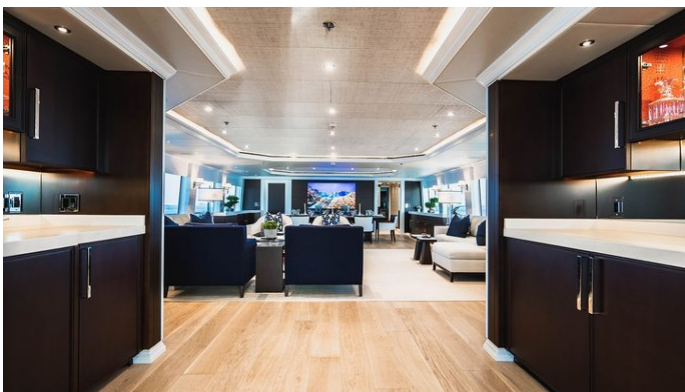

MORE PHOTOS, VIDEO OR INTERACTIVE DECK PLANS: