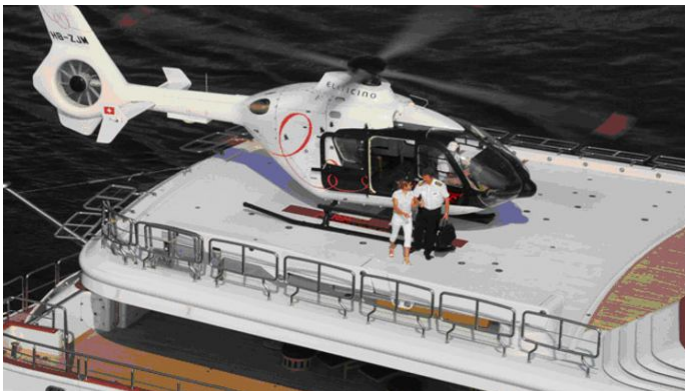

MORE PHOTOS, VIDEO OR INTERACTIVE DECK PLANS:

This document is not contractual. The yacht charters and their particulars displayed in the results above are displayed in good faith and whilst believed to be correct are not guaranteed. YachtCharterFleet.com does not warrant or assume any legal liability or responsibility for the accuracy, completeness, or usefulness of any information and/or images displayed. All information is subject to change without notice and is without warranty. Your preferred charter broker should provide you with yacht specifications, brochure and rates for your chosen dates during your charter yacht selection process. Starting prices are shown in a range of currencies for a one-week charter, unless otherwise indicated.