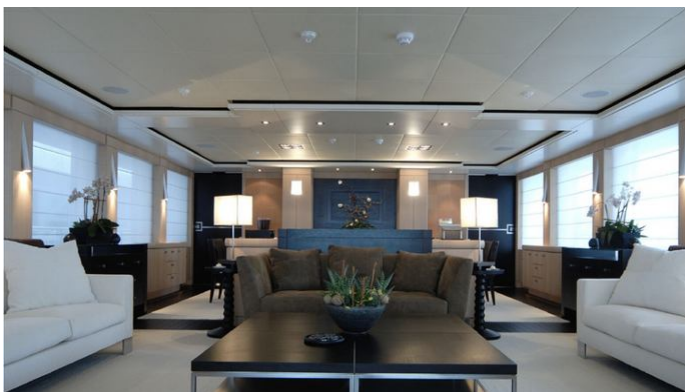

MORE PHOTOS, VIDEO OR INTERACTIVE DECK PLANS:

This document is not contractual. The yacht charters and their particulars displayed in the results above are displayed in good faith and whilst believed to be correct are not guaranteed. YachtCharterFleet.com does not warrant or assume any legal liability or responsibility for the accuracy, completeness, or usefulness of any information and/or images displayed. All information is subject to change without notice and is without warranty. Your preferred charter broker should provide you with yacht specifications, brochure and rates for your chosen dates during your charter yacht selection process. Starting prices are shown in a range of currencies for a one-week charter, unless otherwise indicated.