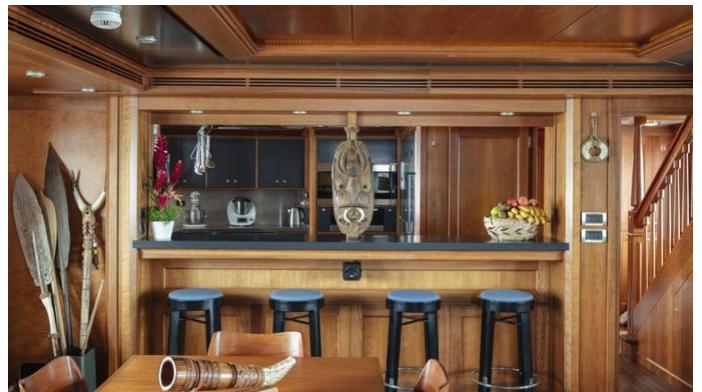

FOR MORE INFORMATION:

[CLICK HERE](#) 

or SCAN QR CODE

MORE PHOTOS, VIDEO OR INTERACTIVE DECK PLANS:

[CLICK HERE](#)

DARDANELLA YACHT CHARTER

Superyacht DARDANELLA was built in 1998 by Vitters. She is a 37.01m / 121'5 Custom motor yacht with exterior design by Vripack and interior styling by Vripack . Dardanella offers accommodation for up to 12 guests in 5 cabins with additional room for her crew of 8. She features a variety of amenities to ensure comfortable charter vacations, including, Stabilisers underway, Air Conditioning, Deck Jacuzzi, Gym/exercise equipment & WiFi connection on board. She also carries an impressive collection of toys as listed below.