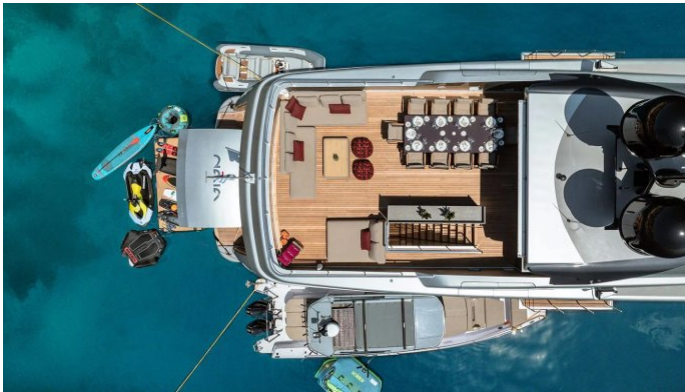

MORE PHOTOS, VIDEO OR INTERACTIVE DECK PLANS: