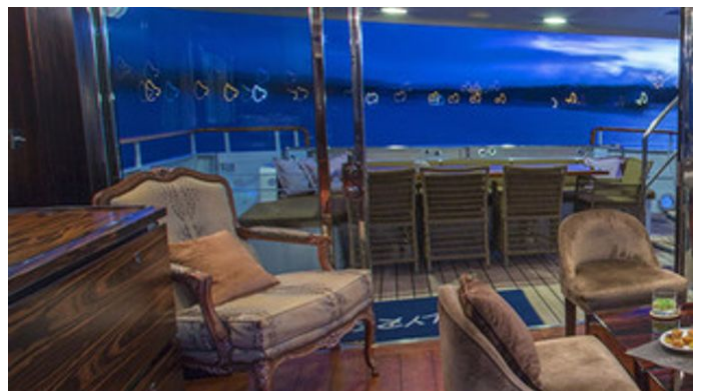

[CLICK HERE](#) 

or SCAN QR CODE

MORE PHOTOS, VIDEO OR INTERACTIVE DECK PLANS:

[CLICK HERE](#)

PAOLYRE YACHT CHARTER

Superyacht PAOLYRE was built in 2008 by Ocea. She is a 32.7m / 107'3 Commuter 108 motor yacht with exterior design by Bernard Nivelt and interior styling by Architectural Deco . Paolyre offers accommodation for up to 9 guests in 5 cabins with additional room for her crew of 5. She features a variety of amenities to ensure comfortable charter vacations, including, Air Conditioning, WiFi connection on board, Deck Jacuzzi & Stabilisers underway. She also carries an impressive collection of toys as listed below.

PAOLYRE AMENITIES & TOYS

Jacuzzi

Stabilizers Underway

Wi-Fi

Deck Jacuzzi

Air Conditioning

For a full up-to-date list of leisure facilities or amenities onboard Motor Yacht Paolyre please contact your Yacht Charter Broker prior to booking your vacation. If there is a particular water toy that you would like, but it is not listed, then it may be possible to rent this equipment for you.