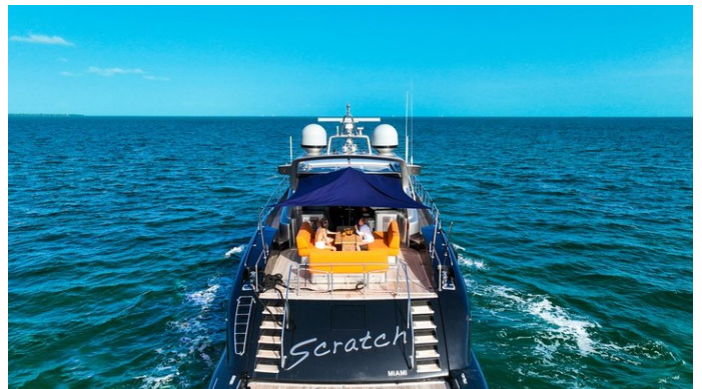

MORE PHOTOS, VIDEO OR INTERACTIVE DECK PLANS:

This document is not contractual. The yacht charters and their particulars displayed in the results above are displayed in good faith and whilst believed to be correct are not guaranteed. YachtCharterFleet.com does not warrant or assume any legal liability or responsibility for the accuracy, completeness, or usefulness of any information and/or images displayed. All information is subject to change without notice and is without warranty. Your preferred charter broker should provide you with yacht specifications, brochure and rates for your chosen dates during your charter yacht selection process. Starting prices are shown in a range of currencies for a one-week charter, unless otherwise indicated.