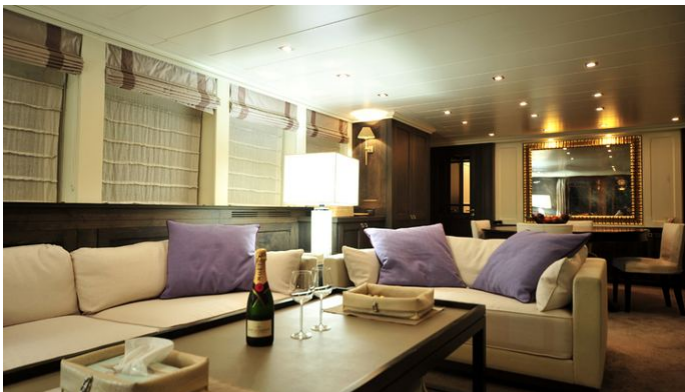

MORE PHOTOS, VIDEO OR INTERACTIVE DECK PLANS:

[CLICK HERE](#)

JACQUES DE MOLAY YACHT CHARTER

Superyacht JACQUES DE MOLAY was built in 2006 by Benetti Sail Division. She is a 28.6m / 93'10 BSD 95 motor yacht with exterior design by Riccardo Paoli and interior styling by Riccardo Paoli Pascale Broos . Jacques De Molay offers accommodation for up to 8 guests in 4 cabins with additional room for her crew of 5. She features a variety of amenities to ensure comfortable charter vacations. She also carries an impressive collection of toys as listed below.