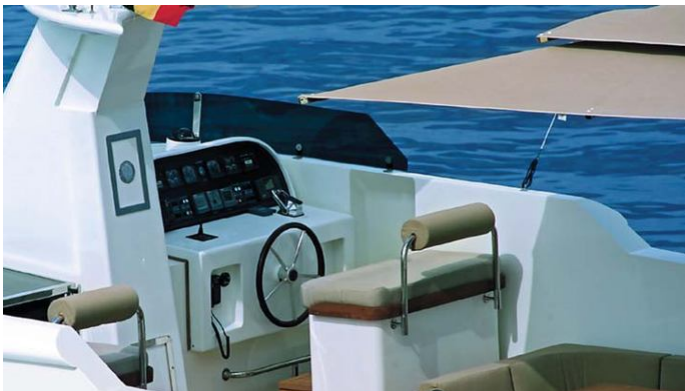

MORE PHOTOS, VIDEO OR INTERACTIVE DECK PLANS:

[CLICK HERE](#)

JACQUES DE MOLAY YACHT CHARTER

Superyacht JACQUES DE MOLAY was built in 2006 by Benetti Sail Division. She is a 28.6m / 93'10 BSD 95 motor yacht with exterior design by Riccardo Paoli and interior styling by Riccardo Paoli Pascale Broos . Jacques De Molay offers accommodation for up to 8 guests in 4 cabins with additional room for her crew of 5. She features a variety of amenities to ensure comfortable charter vacations. She also carries an impressive collection of toys as listed below.

JACQUES DE MOLAY AMENITIES & TOYS

For a full up-to-date list of leisure facilities or amenities onboard Motor Yacht Jacques De Molay please contact your Yacht Charter Broker prior to booking your vacation. If there is a particular water toy that you would like, but it is not listed, then it may be possible to rent this equipment for you.