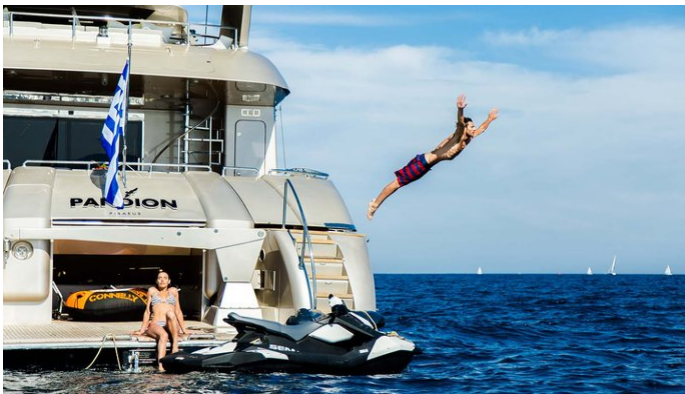

[CLICK HERE](#) 

or SCAN QR CODE

MORE PHOTOS, VIDEO OR INTERACTIVE DECK PLANS:

[CLICK HERE](#)

PANDION YACHT CHARTER

Superyacht PANDION was built in 1995 by Heesen. She is a 37.01m / 121'5 Custom motor yacht with exterior design by Mulder Design and interior styling by Art Line Claudette Bonville . Pandion offers accommodation for up to 10 guests in 4 cabins with additional room for her crew of 7. She features a variety of amenities to ensure comfortable charter vacations, including, Air Conditioning & WiFi connection on board. She also carries an impressive collection of toys as listed below.

PANDION AMENITIES & TOYS

Wi-Fi

Ipod Docking

Gym

Air Conditioning

Satellite TV

Games Consoles

For a full up-to-date list of leisure facilities or amenities onboard Motor Yacht Pandion please contact your Yacht Charter Broker prior to booking your vacation. If there is a particular water toy that you would like, but it is not listed, then it may be possible to rent this equipment for you.