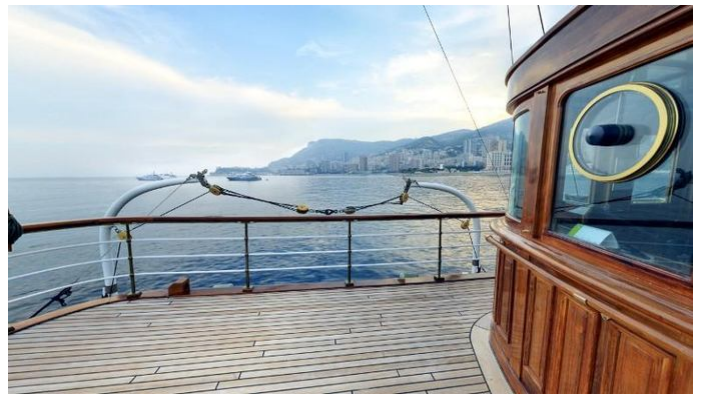

MORE PHOTOS, VIDEO OR INTERACTIVE DECK PLANS: