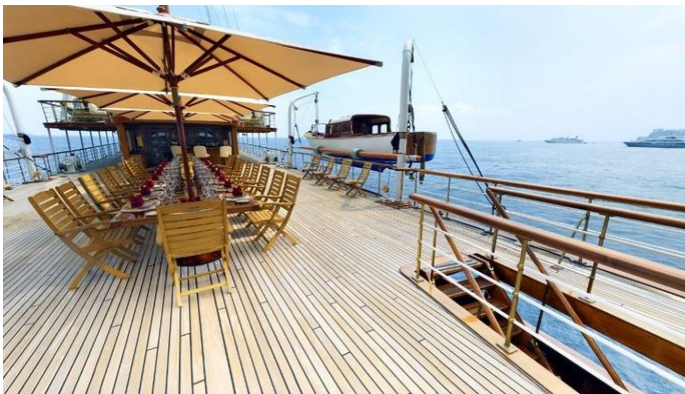

MORE PHOTOS, VIDEO OR INTERACTIVE DECK PLANS: