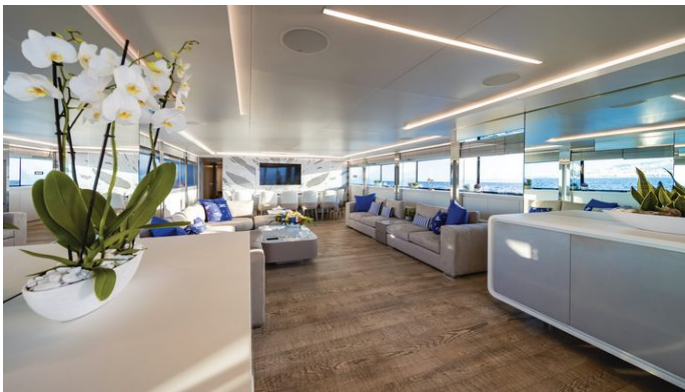

MORE PHOTOS, VIDEO OR INTERACTIVE DECK PLANS:

This document is not contractual. The yacht charters and their particulars displayed in the results above are displayed in good faith and whilst believed to be correct are not guaranteed. YachtCharterFleet.com does not warrant or assume any legal liability or responsibility for the accuracy, completeness, or usefulness of any information and/or images displayed. All information is subject to change without notice and is without warranty. Your preferred charter broker should provide you with yacht specifications, brochure and rates for your chosen dates during your charter yacht selection process. Starting prices are shown in a range of currencies for a one-week charter, unless otherwise indicated.