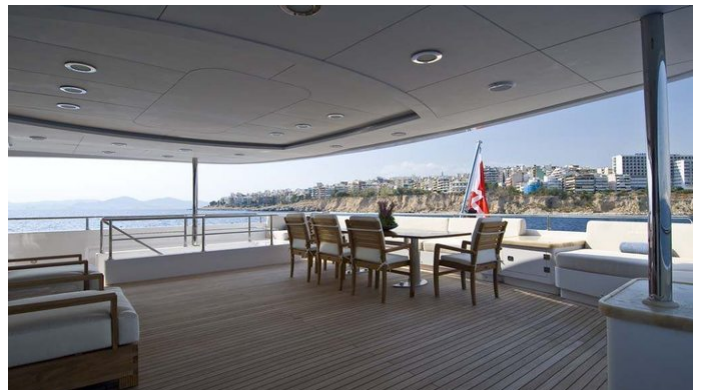

Details correct as of 19 Sep, 2024

FOR MORE INFORMATION:

[CLICK HERE](#)

or SCAN QR CODE

MORE PHOTOS, VIDEO OR INTERACTIVE DECK PLANS:

[CLICK HERE](#)

O'NEIRO YACHT CHARTER

Superyacht O'NEIRO was built in 2008 by Golden Yachts. She is a 52.7m / 172'11 Custom motor yacht with exterior design by Studio Vafiadis and interior styling by Studio Vafiadis . O'Neiro offers accommodation for up to 12 guests in 7 cabins with additional room for her crew of 11. She features a variety of amenities to ensure comfortable charter vacations, including, Air Conditioning, Deck Jacuzzi, WiFi connection on board & Stabilizers at Anchor. She also carries an impressive collection of toys as listed below.