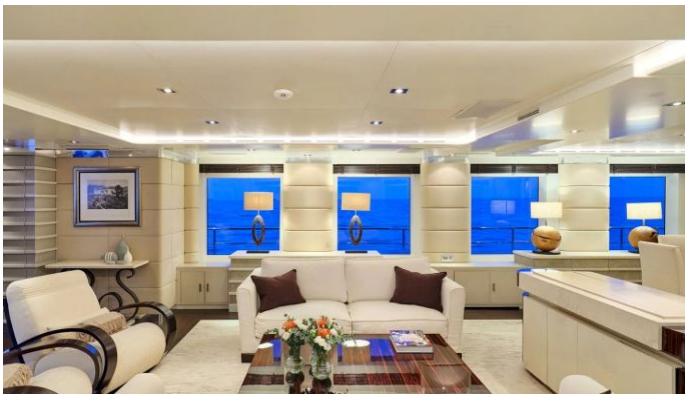

MORE PHOTOS, VIDEO OR INTERACTIVE DECK PLANS: