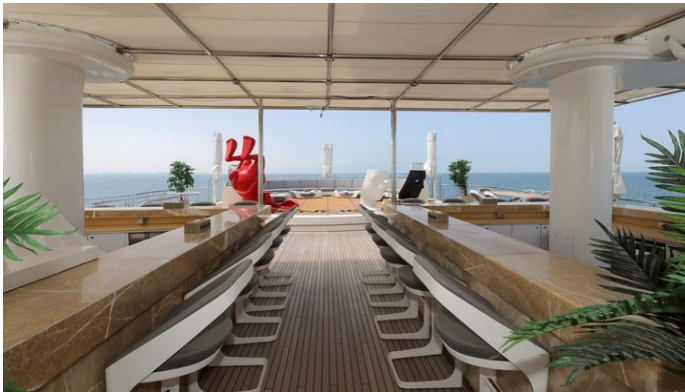

MORE PHOTOS, VIDEO OR INTERACTIVE DECK PLANS:

This document is not contractual. The yacht charters and their particulars displayed in the results above are displayed in good faith and whilst believed to be correct are not guaranteed. YachtCharterFleet.com does not warrant or assume any legal liability or responsibility for the accuracy, completeness, or usefulness of any information and/or images displayed. All information is subject to change without notice and is without warranty. Your preferred charter broker should provide you with yacht specifications, brochure and rates for your chosen dates during your charter yacht selection process. Starting prices are shown in a range of currencies for a one-week charter, unless otherwise indicated.