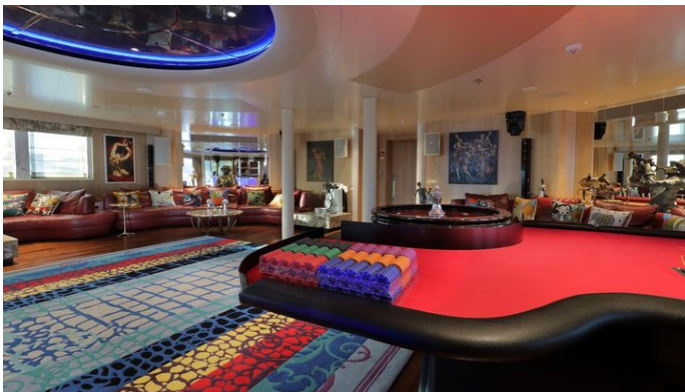

MORE PHOTOS, VIDEO OR INTERACTIVE DECK PLANS:

This document is not contractual. The yacht charters and their particulars displayed in the results above are displayed in good faith and whilst believed to be correct are not guaranteed. YachtCharterFleet.com does not warrant or assume any legal liability or responsibility for the accuracy, completeness, or usefulness of any information and/or images displayed. All information is subject to change without notice and is without warranty. Your preferred charter broker should provide you with yacht specifications, brochure and rates for your chosen dates during your charter yacht selection process. Starting prices are shown in a range of currencies for a one-week charter, unless otherwise indicated.