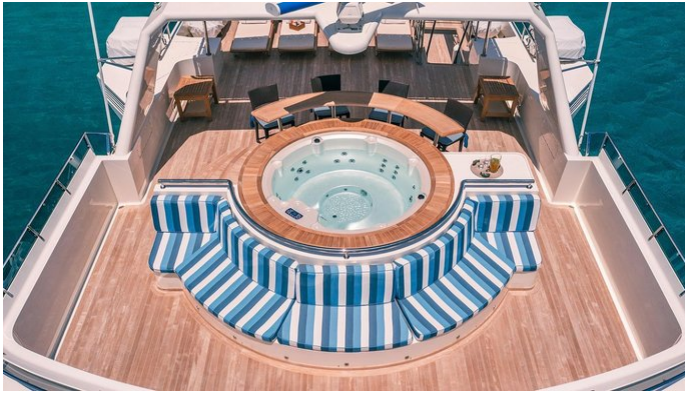

FOR MORE INFORMATION:

[CLICK HERE](#) 

or SCAN QR CODE

MORE PHOTOS, VIDEO OR INTERACTIVE DECK PLANS:

[CLICK HERE](#)

MAGIX YACHT CHARTER

Superyacht MAGIX was built in 1992 by Heesen. She is a 37.8m / 124' motor yacht with exterior design by , Heesen & Mulder Design and interior styling by & Eva Cadio & Co . Magix offers accommodation for up to 10 guests in 5 cabins with additional room for her crew of 7. She features a variety of amenities to ensure comfortable charter vacations, including, Air Conditioning, WiFi connection on board & Deck Jacuzzi. She also carries an impressive collection of toys as listed below.

MAGIX AMENITIES & TOYS

Jacuzzi

Wi-Fi

Deck Jacuzzi

Air Conditioning

For a full up-to-date list of leisure facilities or amenities onboard Motor Yacht Magix please contact your Yacht Charter Broker prior to booking your vacation. If there is a particular water toy that you would like, but it is not listed, then it may be possible to rent this equipment for you.