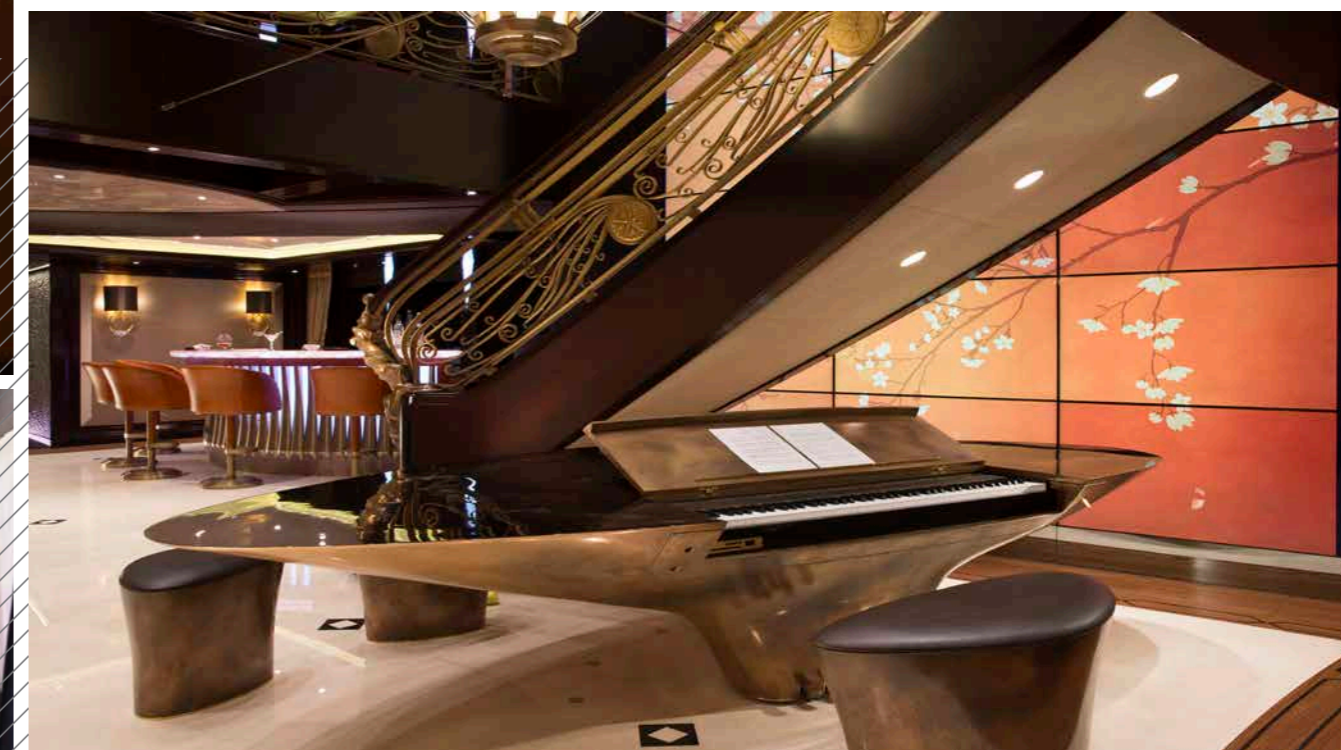

Guests
12 in 7 Cabins

Crew
28

Max. Speed
16 Knots

WHISPER

LUXURY RESORT AT SEA

Whisper is not like other yachts. At 95 metres, her size alone makes her a marvel of the seas. Fusing high glamour with a guest-centric, service-orientated layout, Whisper's five larger-than-life decks contain every amenity you could possibly need for a fun-packed week at sea, including three full lounging and dining areas, formal dining for 18 guests; a full-service spa; two retractable sea terraces that open from the lobby and gym spaces; a double-height main saloon and cinema room. Such a line up has earned her a list of accolades to her name, including a prize at the prestigious World Superyacht Awards. Accommodating 12 guests in seven sumptuous suites, Whisper blends the opulence, entertainment and service of a world-renowned resort with the freedom and flexibility to explore the ocean.

WHISPER

WHISPER

INTERIOR LIVING

SOCIABLE ON ANY SCALE

Whisper's interior is a masterpiece of design, with the ability to cater to both grand-scale entertaining and intimate charter parties. The main guest spaces are located on the main and upper decks; on the main deck, a cinema room adjacent to the guest cabins, that can double as a guest salon or reading room, and the opulent double-height main salon, which is connected to the upper deck lounge and dining room via an impressive atrium staircase, flanked by two video walls, setting the stage for large events. The sports bar can transform to a night club by night. While Whisper can – and has – hosted the largest parties, the beauty of her Raymond Langton design is its ability to create an atmosphere of warmth and intimacy. Soft, soothing lighting bathes the interiors, enhancing the sense of cosiness, while precious materials and delicate touches provide luxury at every turn.