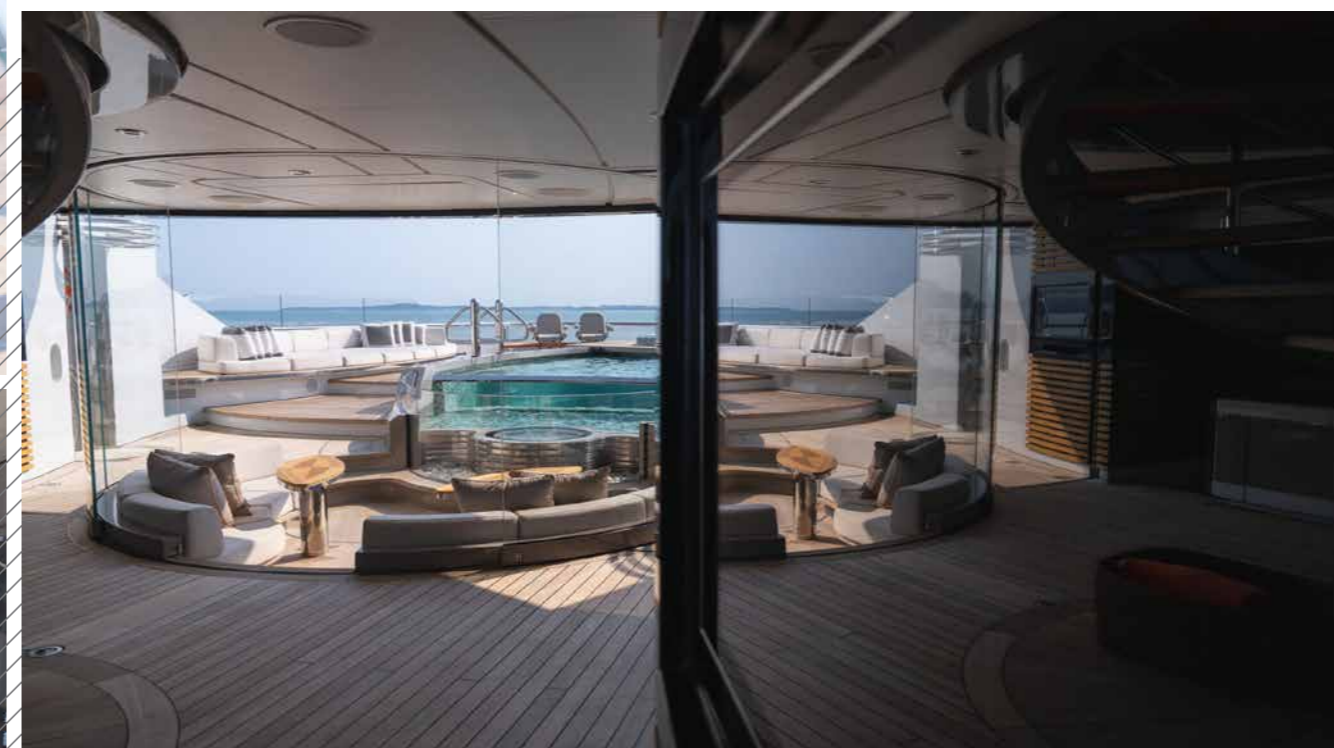

EXTERIOR LIVING SUN DECK