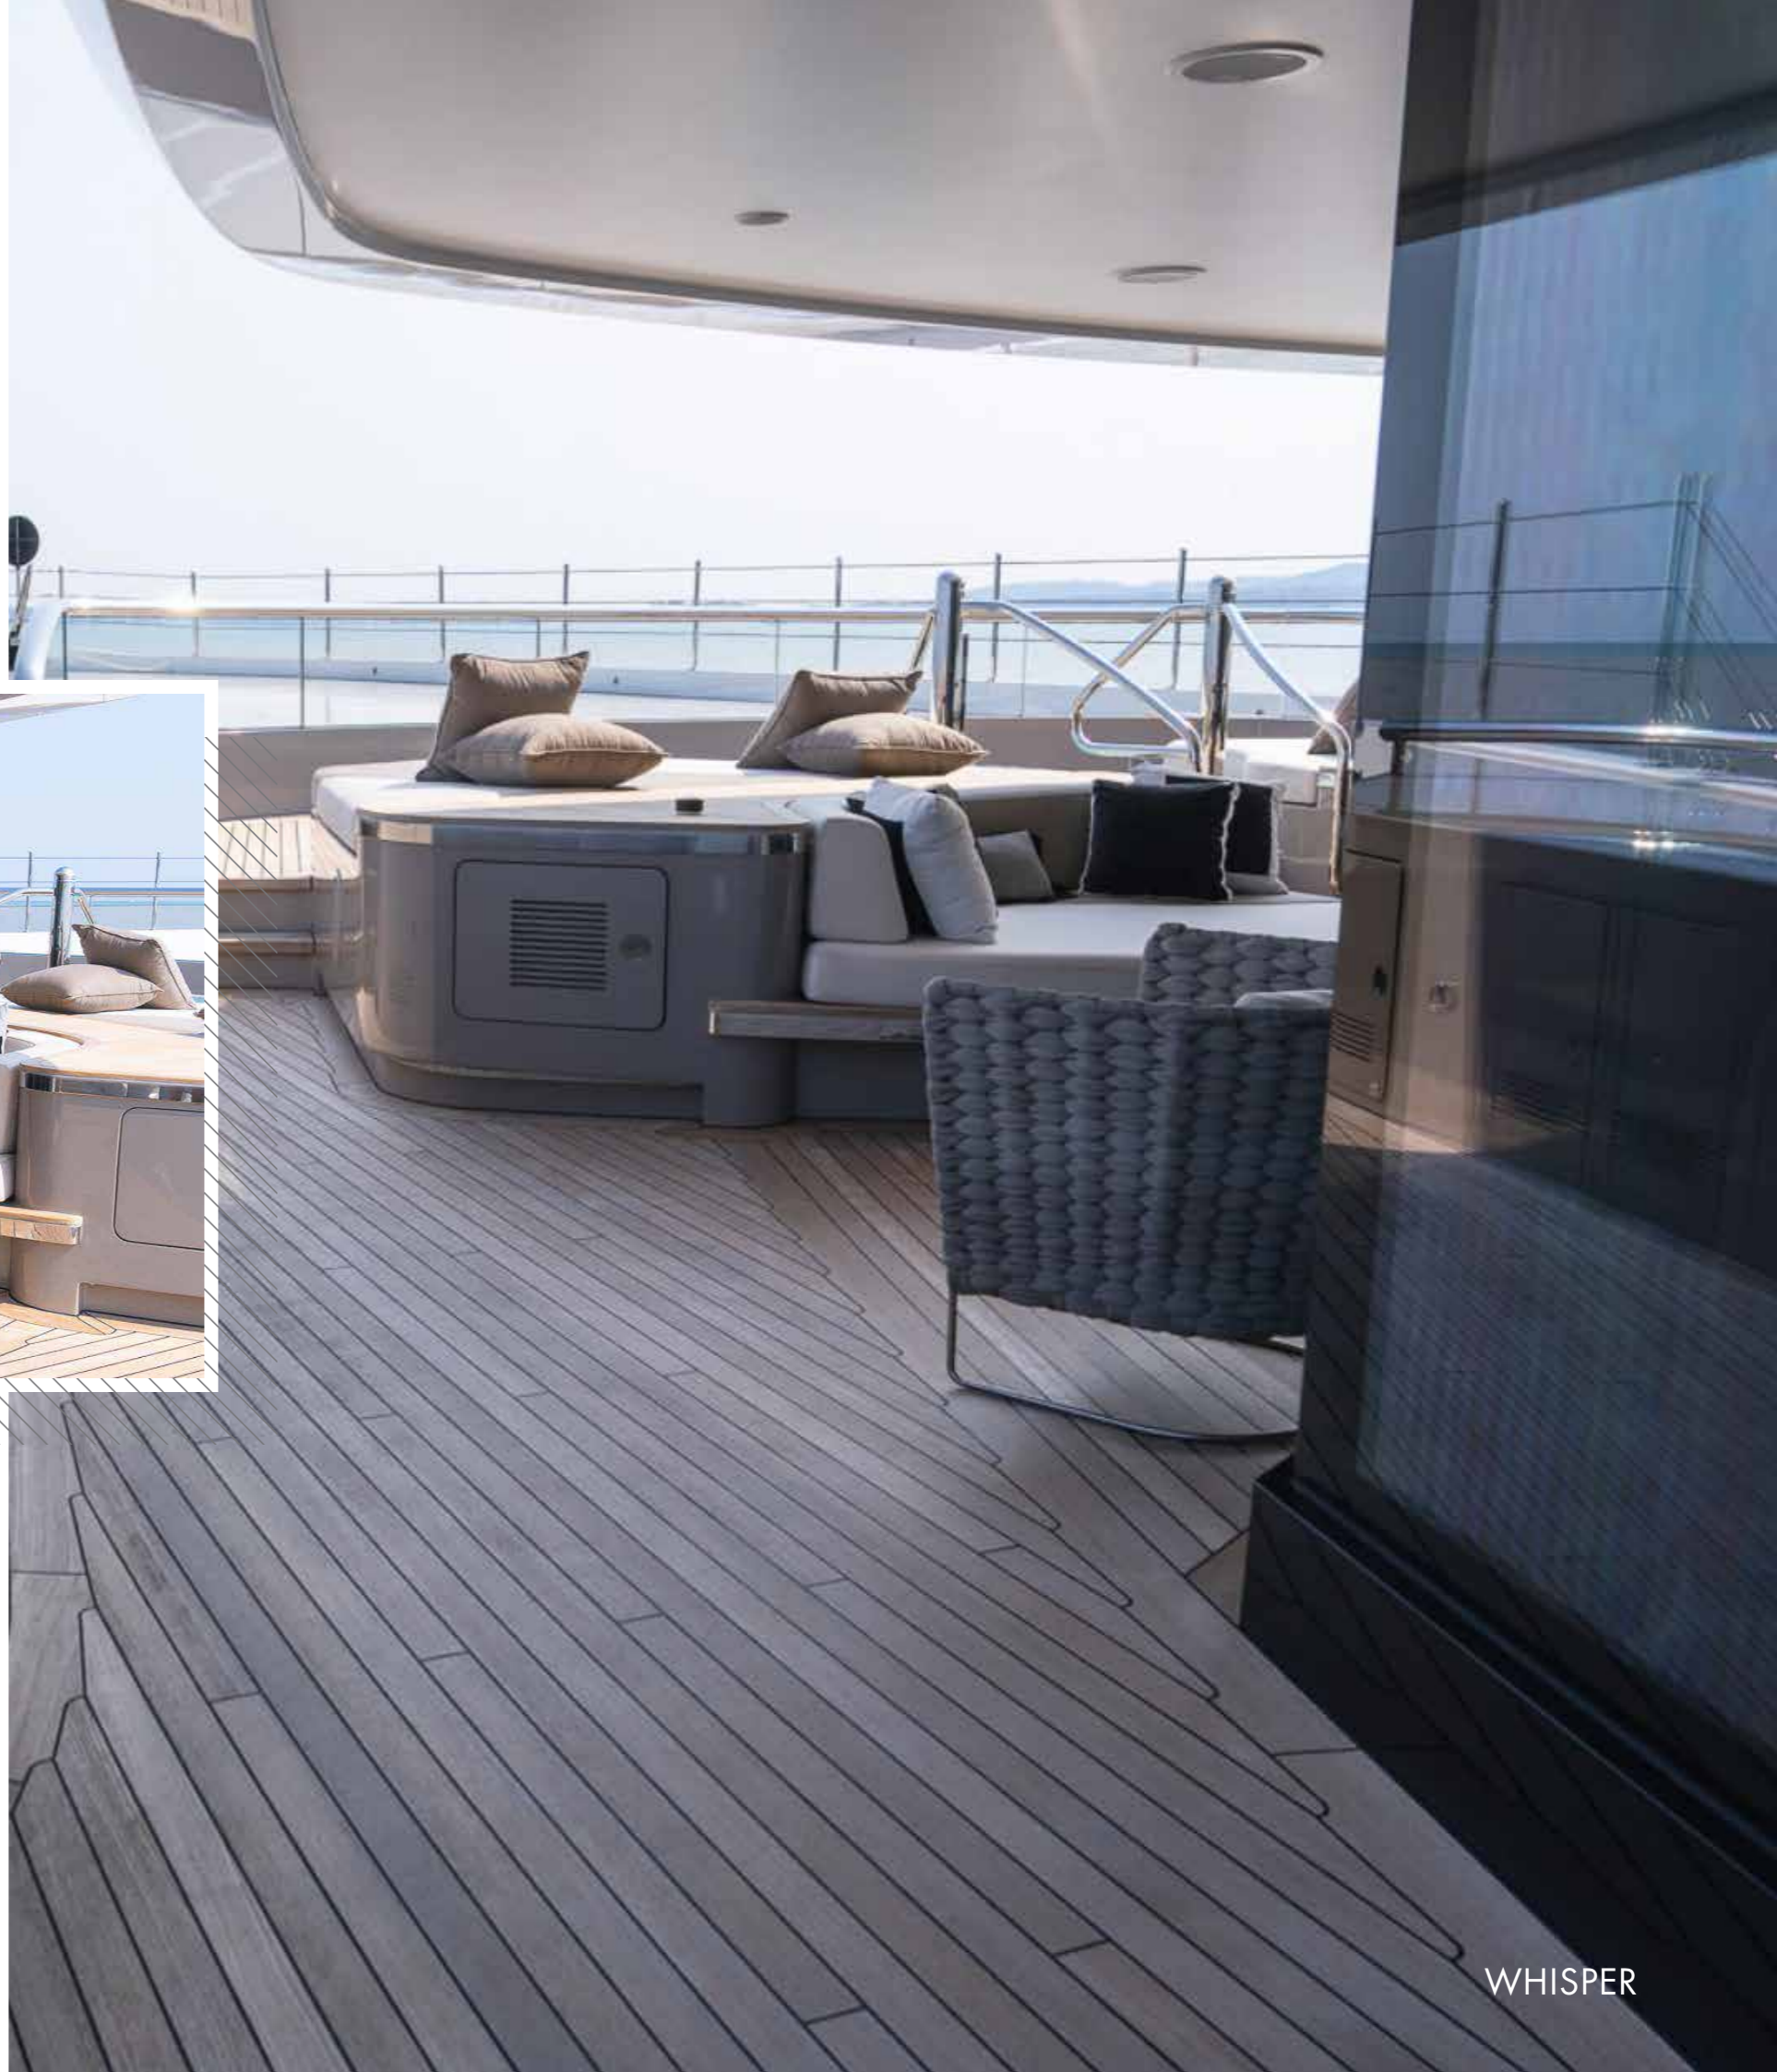

EXTERIOR LIVING FORE DECK

WHISPER