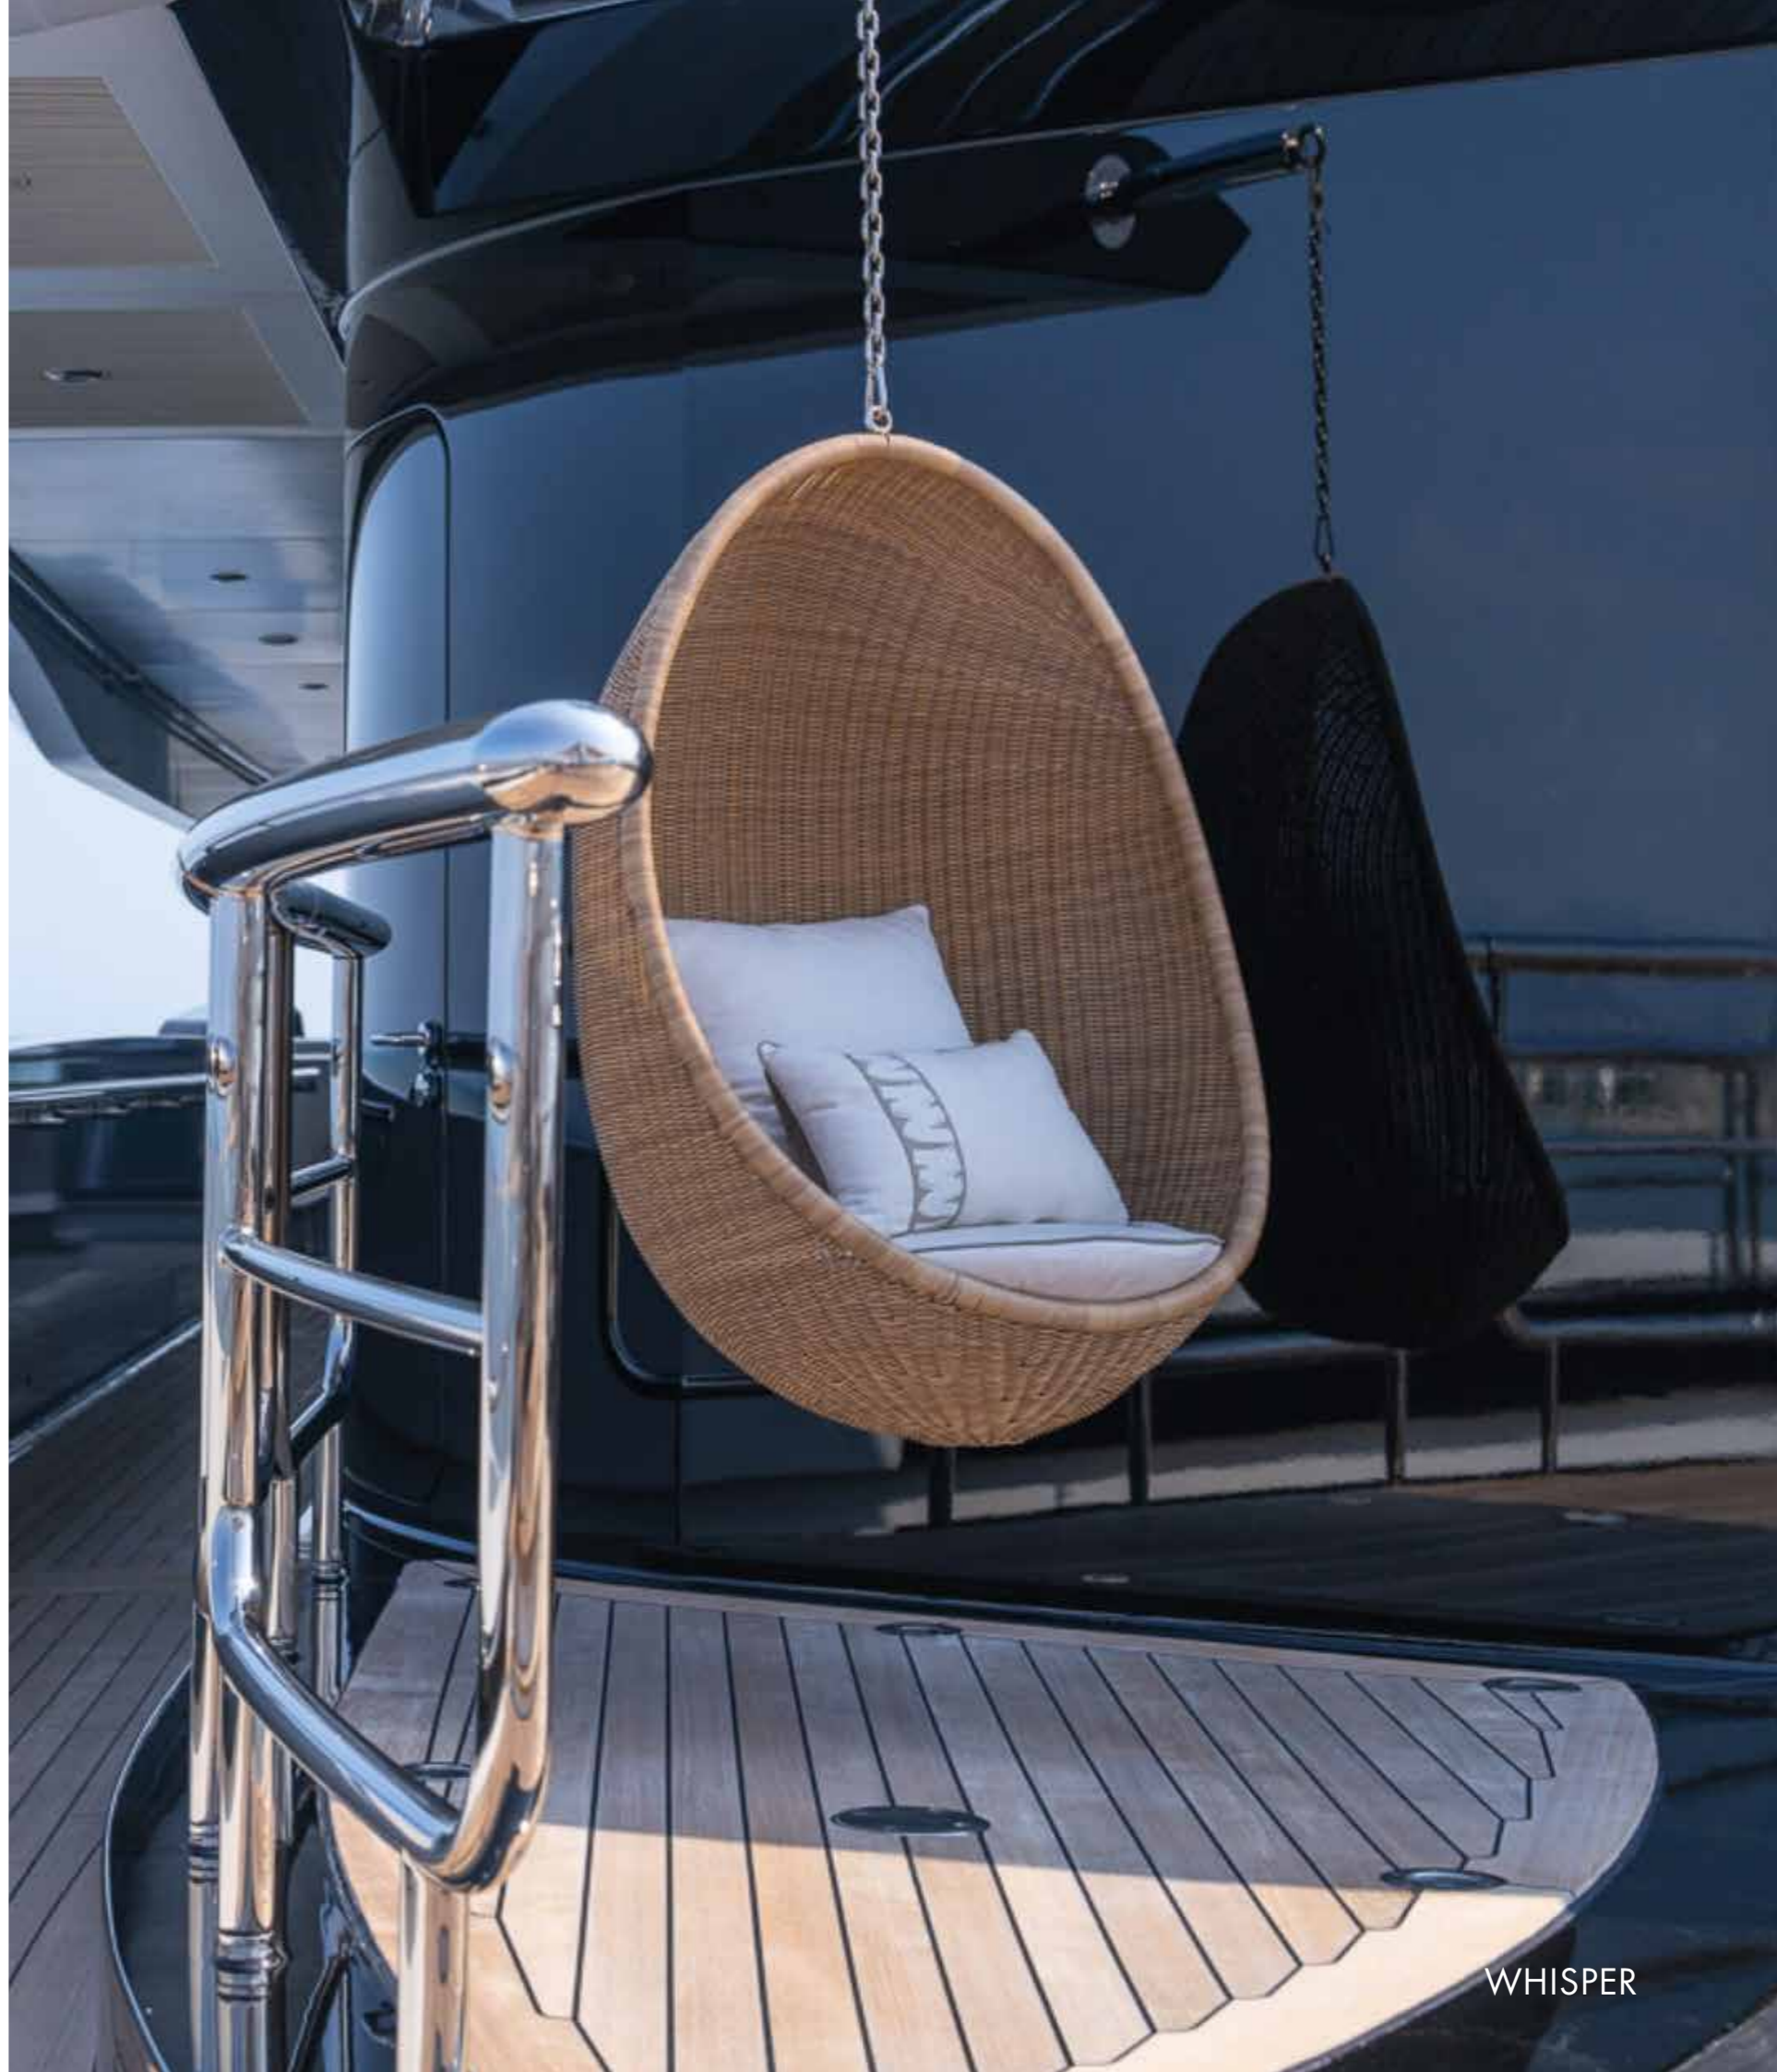

Guests
12 in 7 Cabins

Crew
28

Max. Speed
16 Knots

WHISPER

LUXURY RESORT AT SEA

Whisper is not like other yachts. At 95 metres, her size alone makes her a marvel of the seas. Fusing high glamour with a guest-centric, service-orientated layout, Whisper's five larger-than-life decks contain every amenity you could possibly need for a fun-packed week at sea, including three full lounging and dining areas, formal dining for 18 guests; a full-service spa; two retractable sea terraces that open from the lobby and gym spaces; a double-height main saloon and cinema room. Such a line up has earned her a list of accolades to her name, including a prize at the prestigious World Superyacht Awards. Accommodating 12 guests in seven sumptuous suites, Whisper blends the opulence, entertainment and service of a world-renowned resort with the freedom and flexibility to explore the ocean.

CABIN ARRANGEMENT PRINCIPAL STATEROOM

WHISPER

CABIN ARRANGEMENT PRINCIPAL STATEROOM

CABIN ARRANGEMENT GUEST CABIN BATHROOM

EXTERIOR LIVING

NEVER- ENDING OPTIONS

Whisper's exterior spaces are meticulously designed to cater for both relaxation and entertainment. Generous staircases connect the spaces seamlessly, creating an ideal guest circulation. Make a splash in the sun deck's 12-metre mosaic pool and integrated Jacuzzi, or take in the views from the observation deck above, accessible via a winding staircase. Pick up the pace with a game of basketball on the foredeck court or enjoy a sundowner on the expansive outdoor lounge area. The vast aft deck, which can be configured as a large sports bar or even a night club, is the perfect way to end the evening.