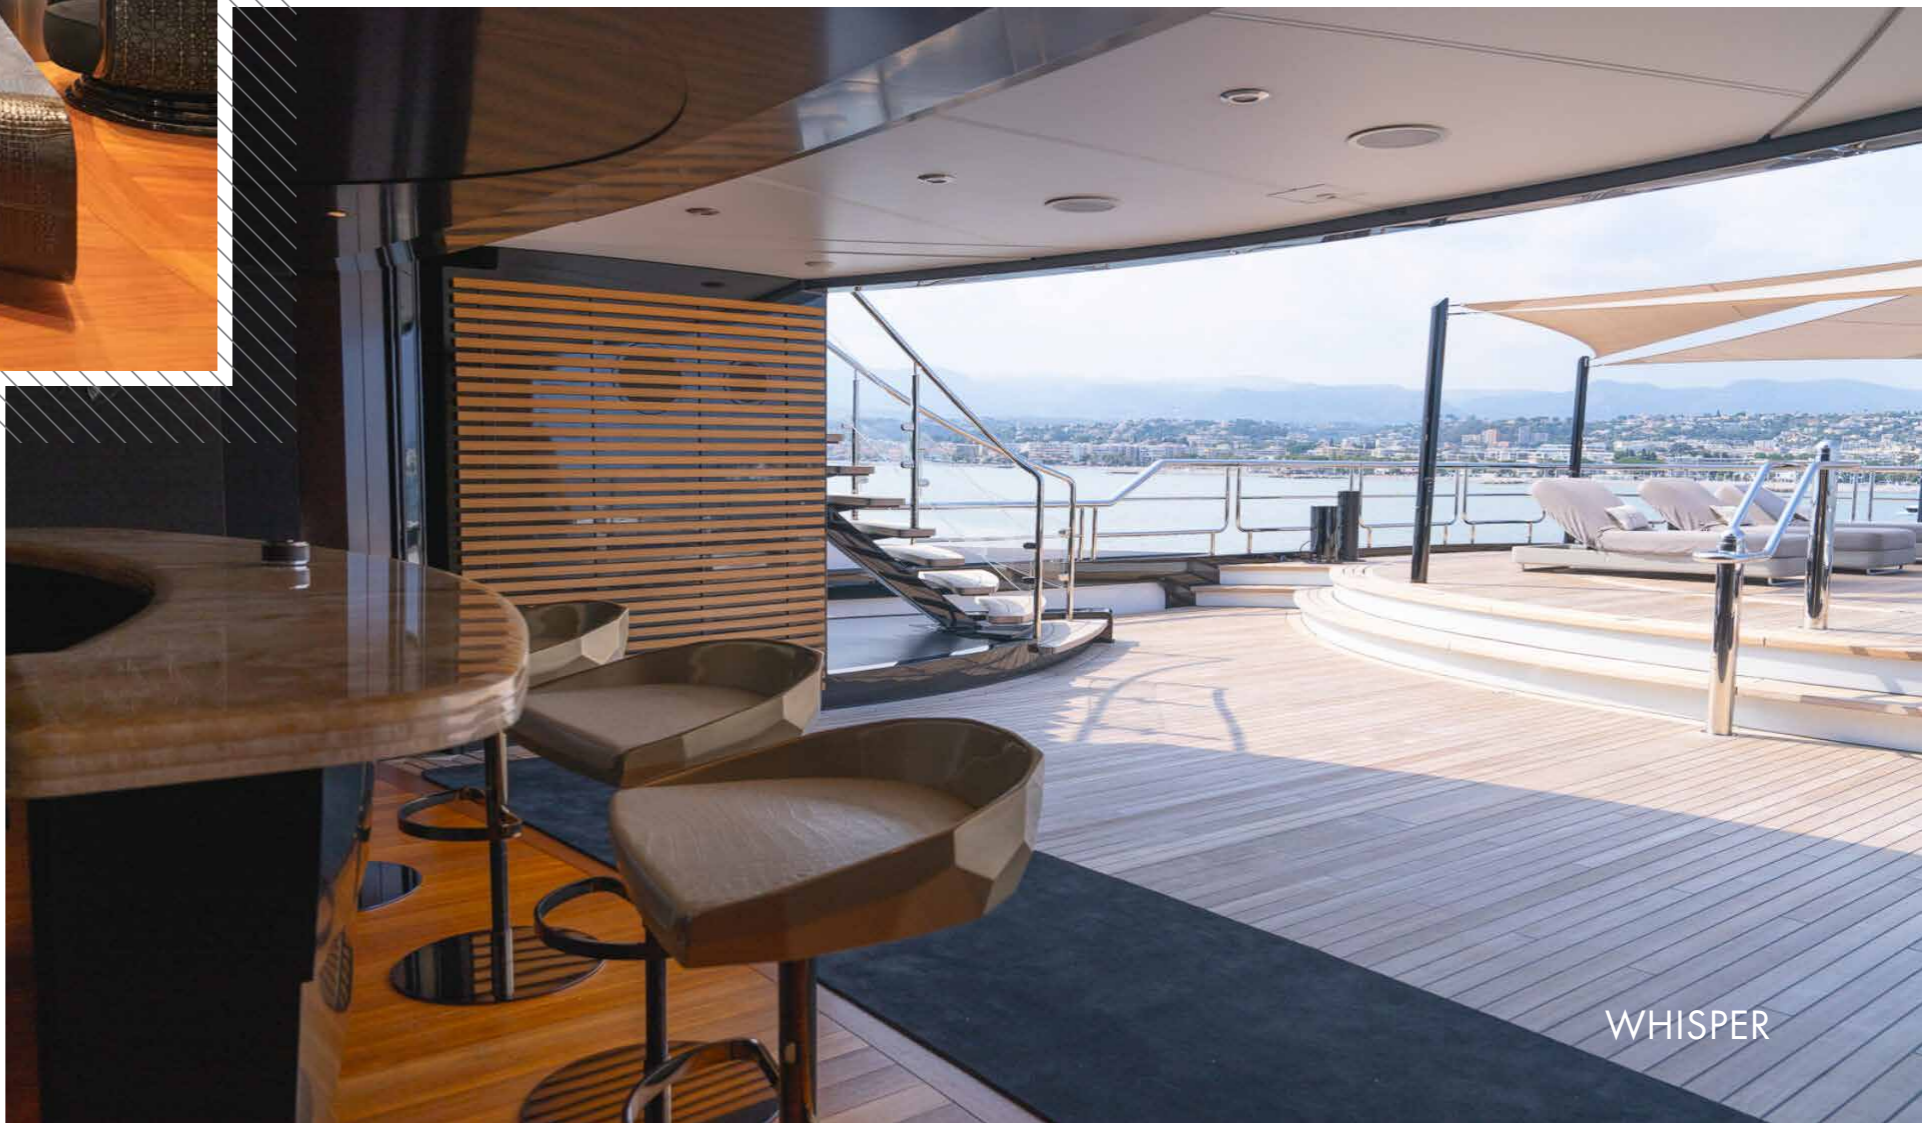

INTERIOR LIVING SPORTS BAR

WHISPER