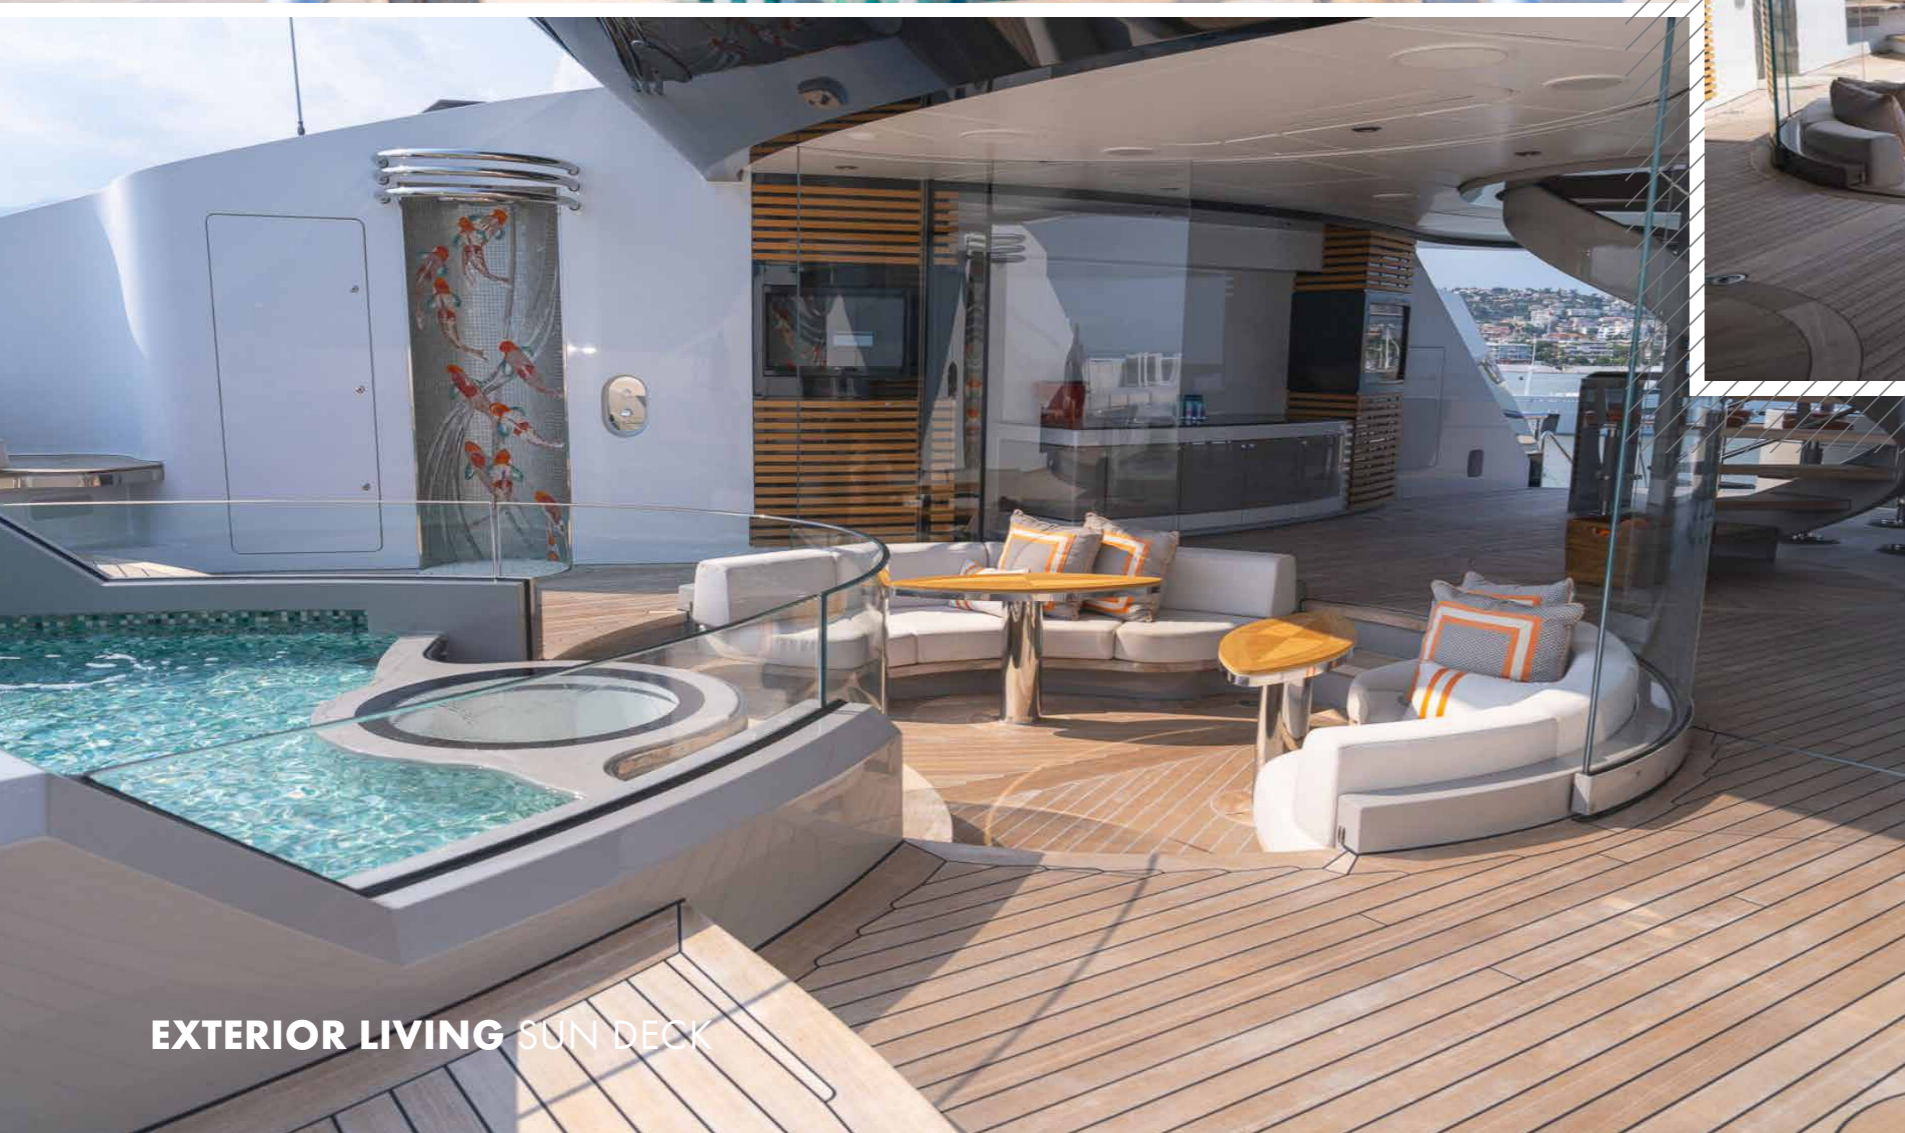

EXTERIOR LIVING SUN DECK