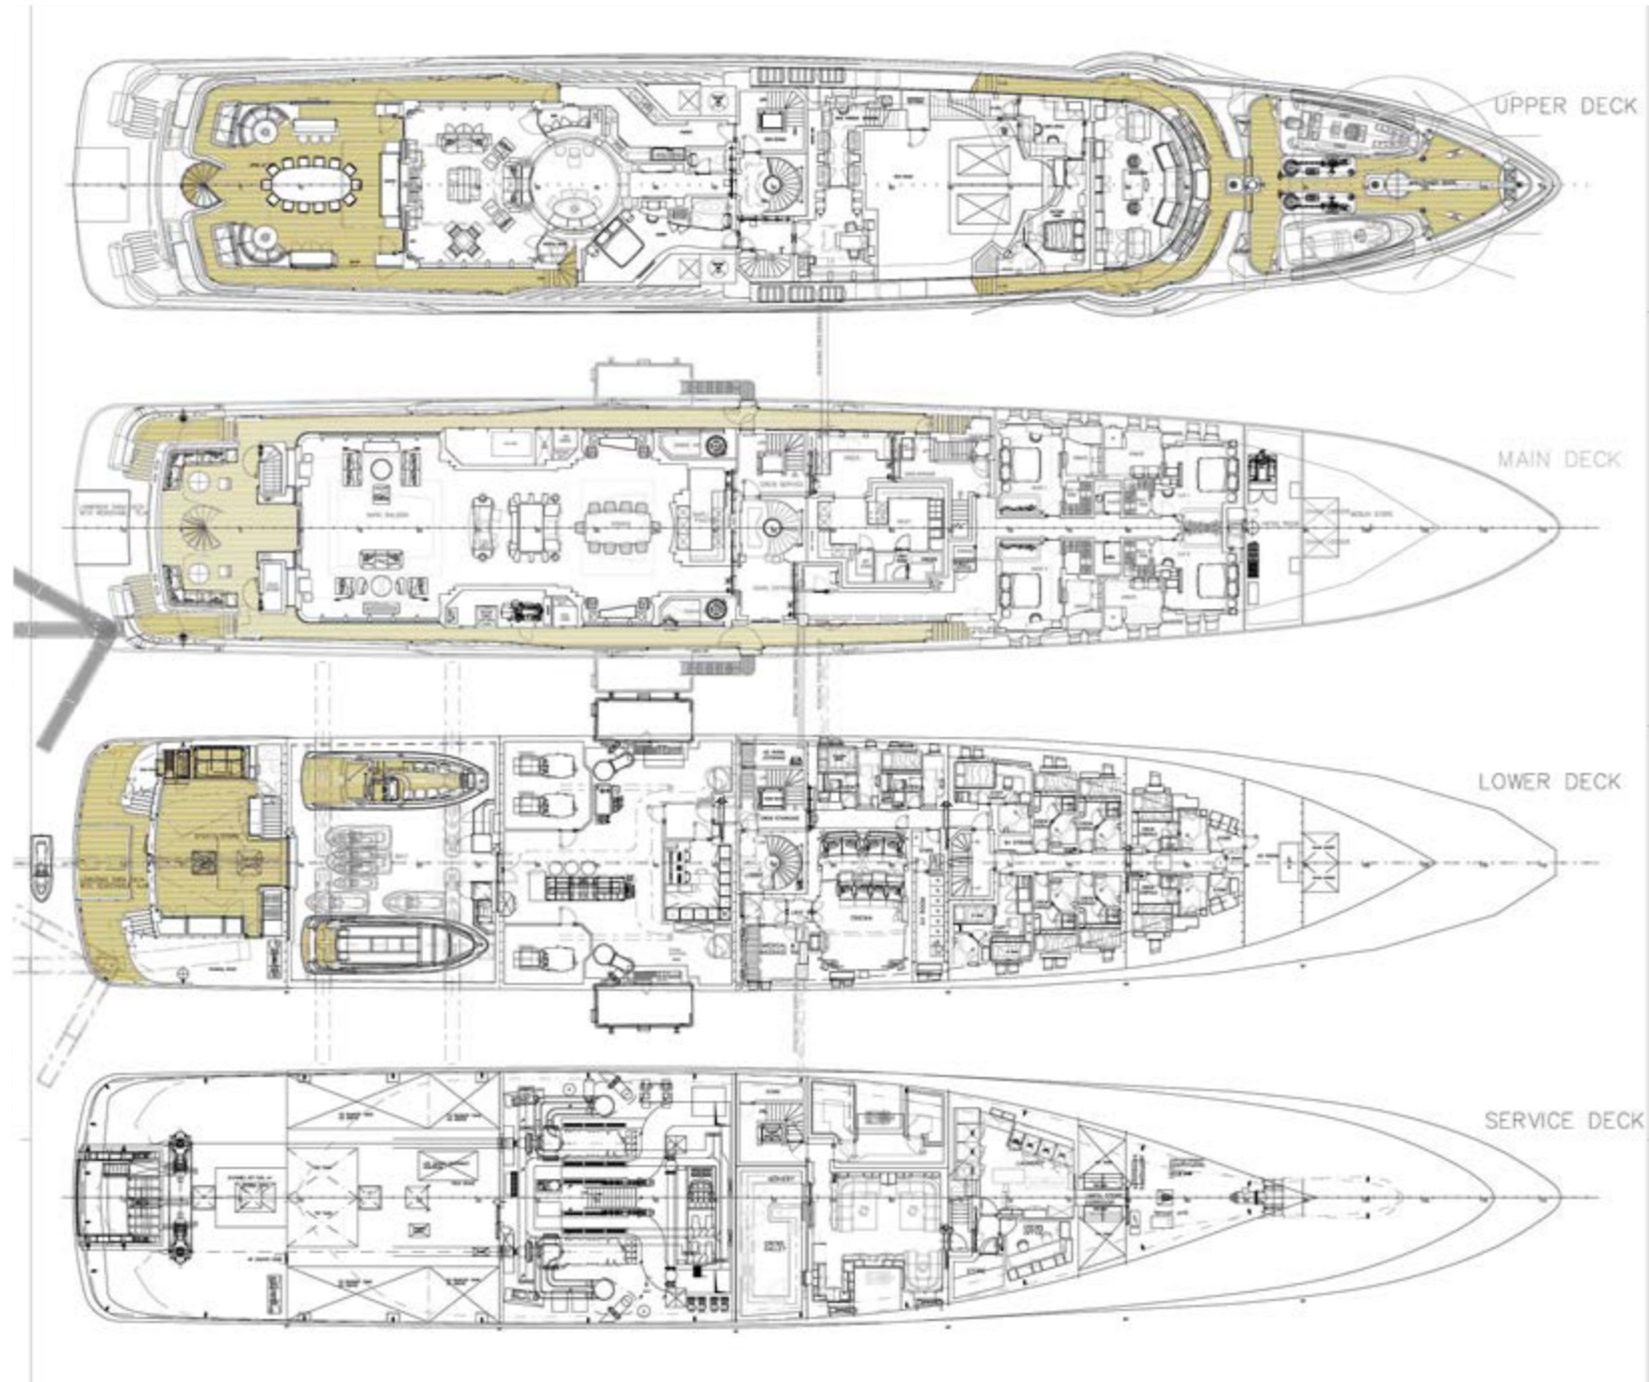

YACHT FOR CHARTER | WHEELS | 75.50M / 247' 8" | GENERAL ARRANGEMENT

Yachts offered are subject to availability. The particulars are believed to be correct but are not guaranteed and may not be used for contractual purposes. Specification provided for information only.