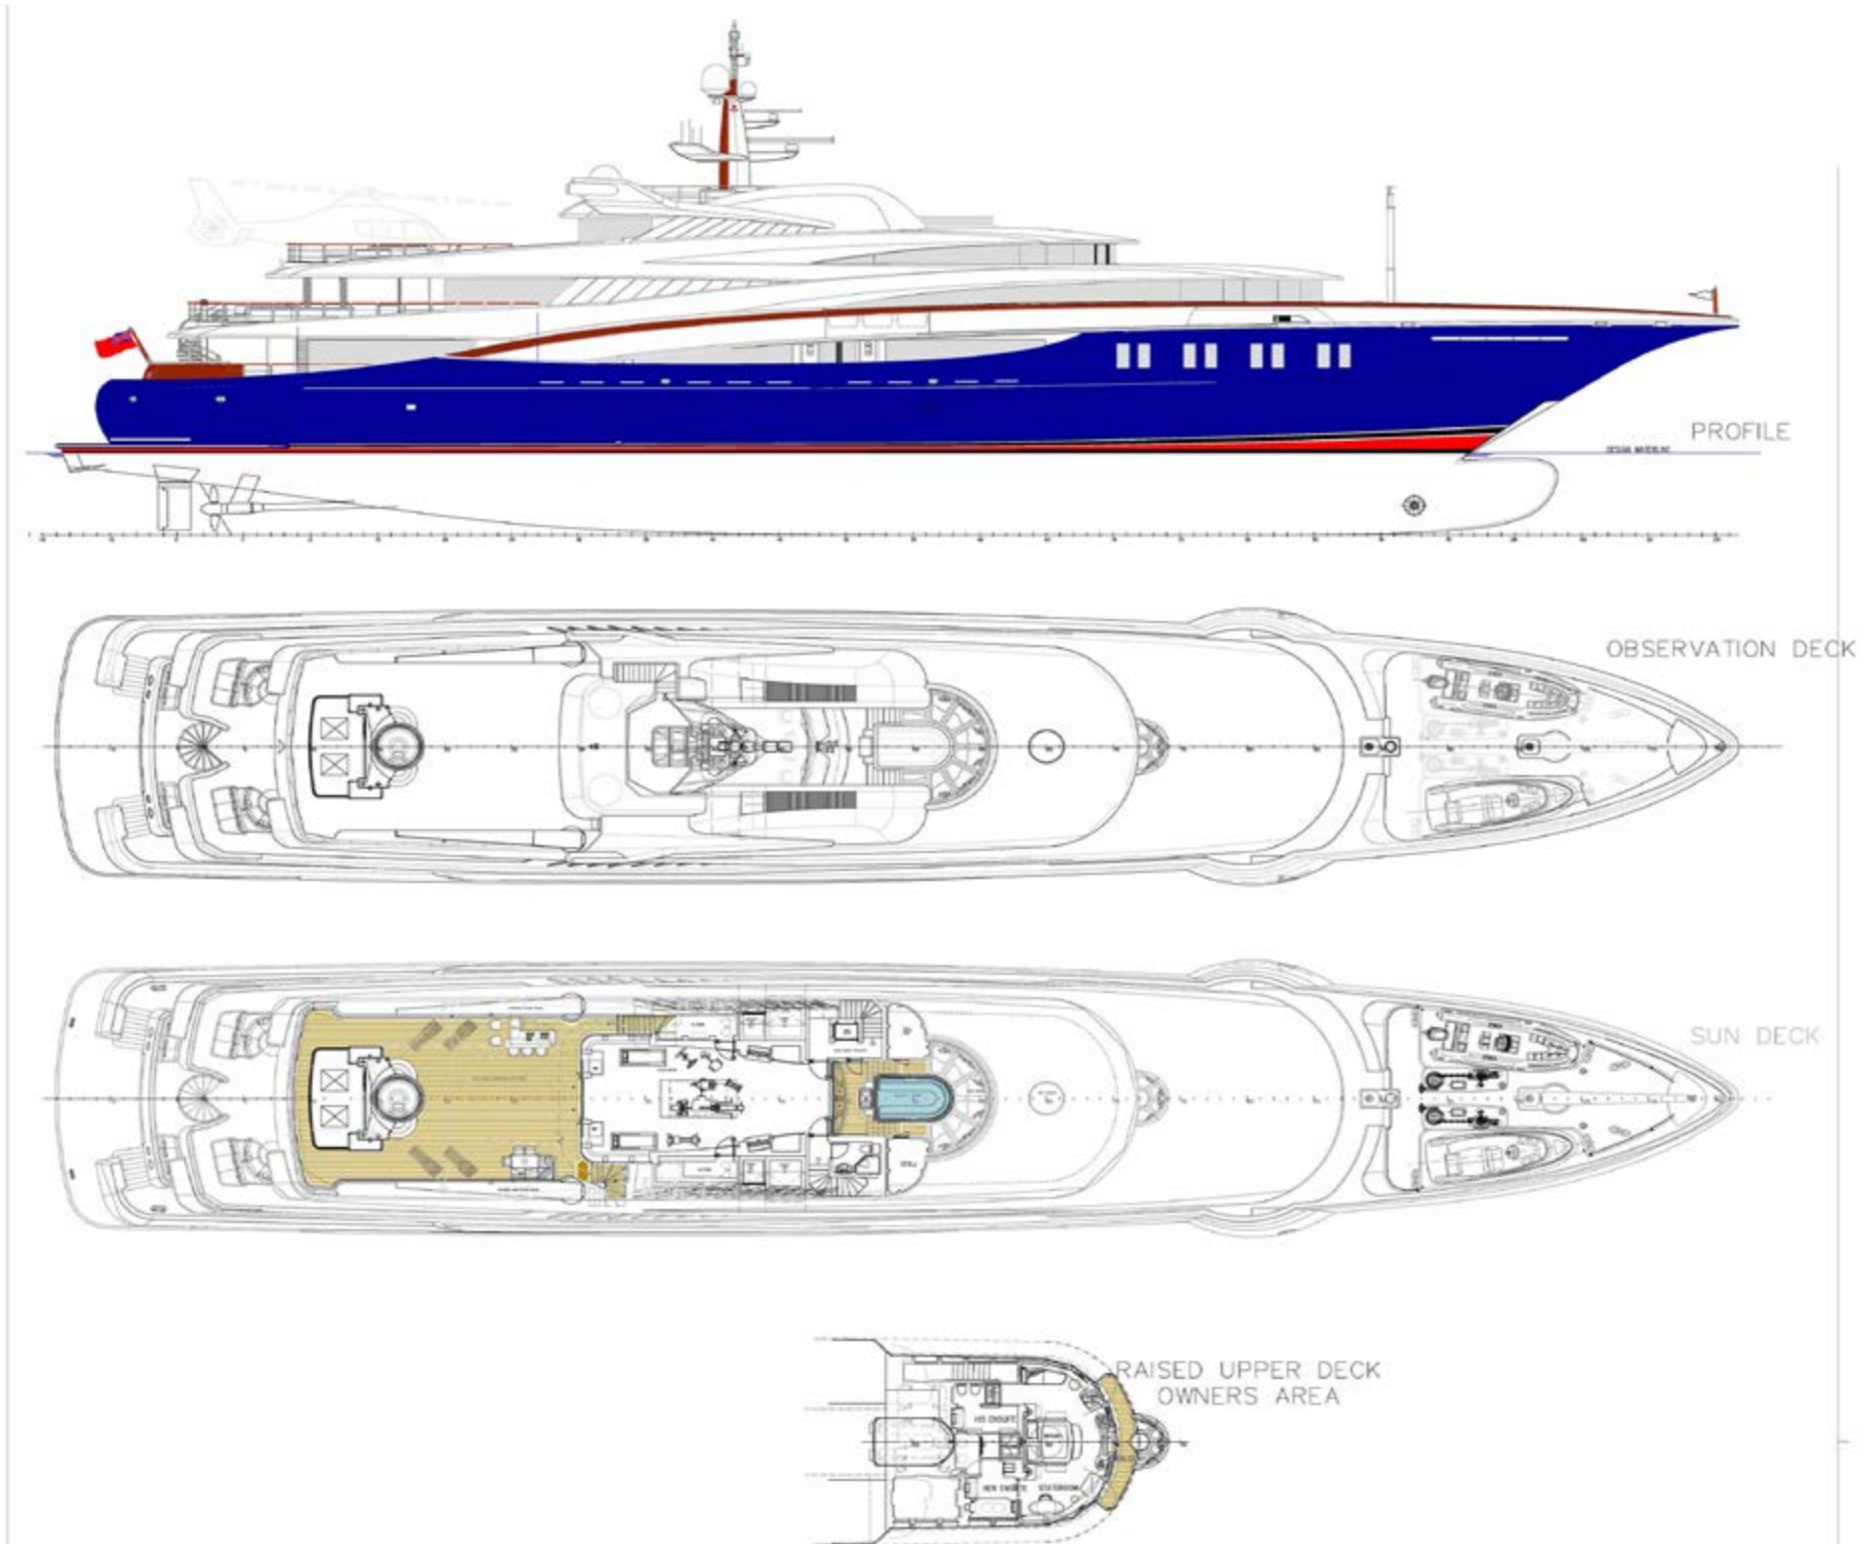

YACHT FOR CHARTER | WHEELS | 75.50M / 247' 8" | GENERAL ARRANGEMENT

Yachts offered are subject to availability. The particulars are believed to be correct but are not guaranteed and may not be used for contractual purposes. Specification provided for information only.