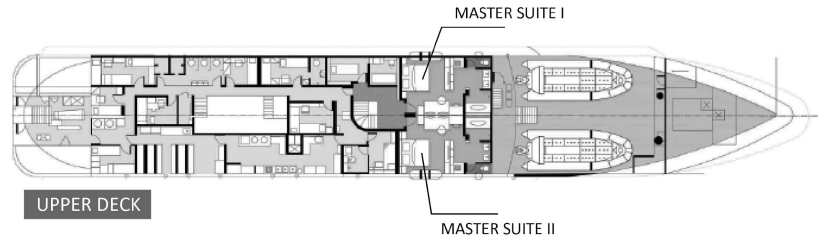

SHIP SPECIFICATION

LOA: 58m

BEAM: 9m

DRAFT: 3.5M

GROSS TONNAGE: 750 GT

CRUISE SPEED: 10 KNOTS

Total cabins: 10 cabins

- 2 Luxury Suites - 30sqm
- 4 Luxury Cabins Double Bed - 25sqm
- 4 Luxury Cabins Twin Bed - 20sqm

5 Levels:

- Lower deck (cabins),
- Upper deck (suites & spa room)
- Main saloon deck (Living Room, Bar Area, In-door Dining Room)
- Navigation deck (Meeting Area, Outdoor Dining Area, Navigation Room)
- Sundeck (Bar Area, Jacuzzi, Outdoor Lounge)

SUN DECK

NAVIGATION BRIDGE DECK

FORCASTLE / MAIN SALOON DECK

UPPER DECK

LOWER DECK

SUITE & CABINS

Mid Deck - 2 spacious Master Suites (30 sqm), all with ensuite bathroom & bathtub, sofa bed and working desk.

Lower Deck - 8 Luxury Cabins (20 sqm)

4x 20 sqm twin bed setting

4x 25 sqm double bed setting

All suites and cabins are fitted with ensuite bathrooms, AV entertainment, wardrobe, security safety box working desk, and luxurious amenities from Acqua di Parma.