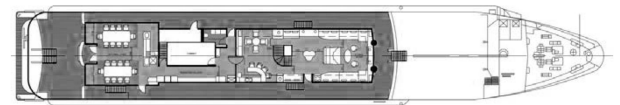

SHIP SPECIFICATION

LOA: 58m

BEAM: 9m

DRAFT: 3.5M

GROSS TONNAGE: 750 GT

CRUISE SPEED: 10 KNOTS

Total cabins: 10 cabins

- 2 Luxury Suites - 30sqm
- 4 Luxury Cabins Double Bed - 25sqm
- 4 Luxury Cabins Twin Bed - 20sqm

5 Levels:

- Lower deck (cabins),
- Upper deck (suites & spa room)
- Main saloon deck (Living Room, Bar Area, In-door Dining Room)
- Navigation deck (Meeting Area, Outdoor Dining Area, Navigation Room)
- Sundeck (Bar Area, Jacuzzi, Outdoor Lounge)

SUN DECK

NAVIGATION BRIDGE DECK

FORCASTLE / MAIN SALOON DECK

UPPER DECK

LOWER DECK

SUITE & CABINS

Mid Deck - 2 spacious Master Suites (30 sqm), all with ensuite bathroom & bathtub, sofa bed and working desk.