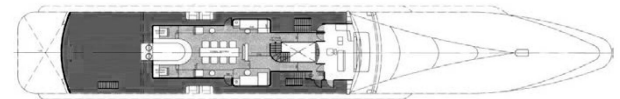

SHIP SPECIFICATION

LOA: 58m

BEAM: 9m

DRAFT: 3.5M

GROSS TONNAGE: 750 GT

CRUISE SPEED: 10 KNOTS

Total cabins: 10 cabins

- 2 Luxury Suites - 30sqm
- 4 Luxury Cabins Double Bed - 25sqm
- 4 Luxury Cabins Twin Bed - 20sqm

5 Levels:

- Lower deck (cabins),
- Upper deck (suites & spa room)
- Main saloon deck (Living Room, Bar Area, In-door Dining Room)
- Navigation deck (Meeting Area, Outdoor Dining Area, Navigation Room)
- Sundeck (Bar Area, Jacuzzi, Outdoor Lounge)

SUN DECK

NAVIGATION BRIDGE DECK

FORCASTLE / MAIN SALOON DECK

UPPER DECK

LOWER DECK

SUITE & CABINS

Mid Deck - 2 spacious Master Suites (30 sqm), all with ensuite bathroom & bathtub, sofa bed and working desk.