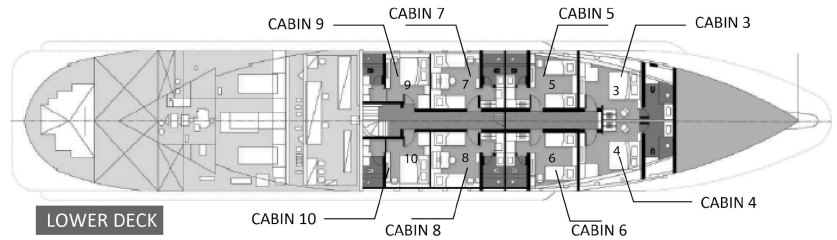

SHIP SPECIFICATION

LOA: 58m

BEAM: 9m

DRAFT: 3.5M

GROSS TONNAGE: 750 GT

CRUISE SPEED: 10 KNOTS

Total cabins: 10 cabins

- 2 Luxury Suites - 30sqm
- 4 Luxury Cabins Double Bed - 25sqm
- 4 Luxury Cabins Twin Bed - 20sqm

5 Levels:

- Lower deck (cabins),
- Upper deck (suites & spa room)
- Main saloon deck (Living Room, Bar Area, In-door Dining Room)
- Navigation deck (Meeting Area, Outdoor Dining Area, Navigation Room)
- Sundeck (Bar Area, Jacuzzi, Outdoor Lounge)

SUN DECK

NAVIGATION BRIDGE DECK

FORCASTLE / MAIN SALOON DECK

UPPER DECK

LOWER DECK

SUITE & CABINS

Mid Deck - 2 spacious Master Suites (30 sqm), all with ensuite bathroom & bathtub, sofa bed and working desk.

MASTER SUITE

Mid Deck - 2 spacious Master Suites (30 sqm), all with ensuite bathroom & bathtub, sofa bed and working desk.

CABIN

Lower Deck - 8 Luxury Cabins (20 sqm)
4x 20 sqm twin bed setting
4x 25 sqm double bed setting