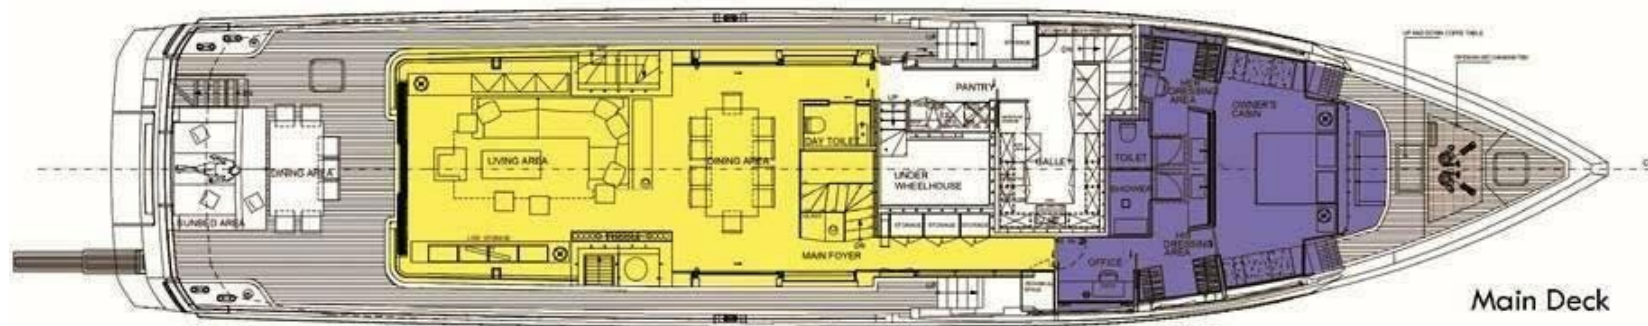

Top View

Upper Deck

- | | | | |
|--|--|--|---|
|  Common Areas |  Owners Stateroom |  2nd Owners Stateroom |  Guest Stateroom |
|  Twin Stateroom |  VIP Stateroom |  Crew Area |  Deck |

SPECIFICATIONS

MAIN CHARACTERISTICS

Builder: Admiral
LOA: 37.49m (122' 11")
Crew: Captain + 6
Built/Refit: 2015/2023
Accommodation: 11 guests
Cabins: 5
Cabin Configuration:
4 Double, 1 Convertible
Speed: 16 knots cruising

TENDER

Axopar 37 ft 2023 model chase tender