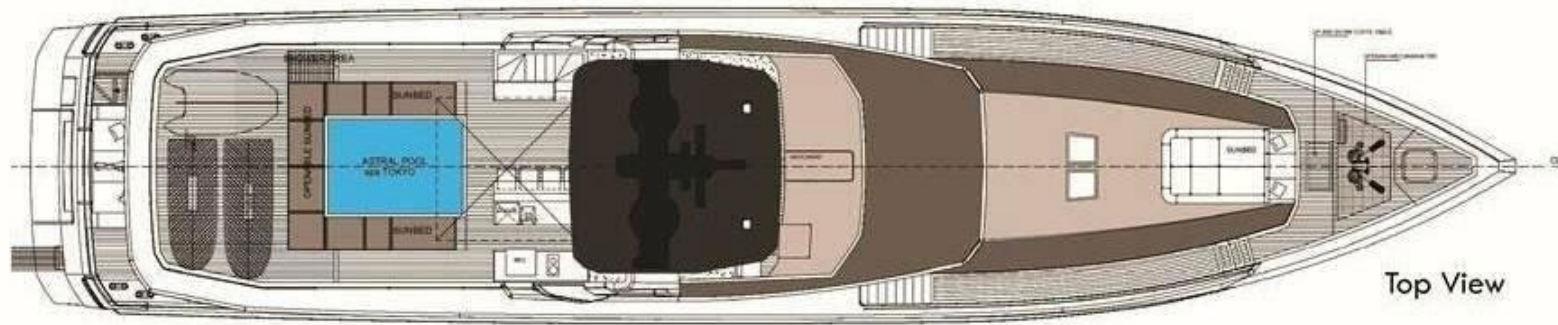

Top View

Upper Deck

- | | | | |
|--|--|--|---|
|  Common Areas |  Owners Stateroom |  2nd Owners Stateroom |  Guest Stateroom |
|  Twin Stateroom |  VIP Stateroom |  Crew Area |  Deck |

SPECIFICATIONS

MAIN CHARACTERISTICS

Builder: Admiral
LOA: 37.49m (122' 11")
Crew: Captain + 6
Built/Refit: 2015/2023
Accommodation: 11 guests
Cabins: 5
Cabin Configuration:
4 Double, 1 Convertible
Speed: 16 knots cruising

TENDER

Axopar 37 ft 2023 model chase tender