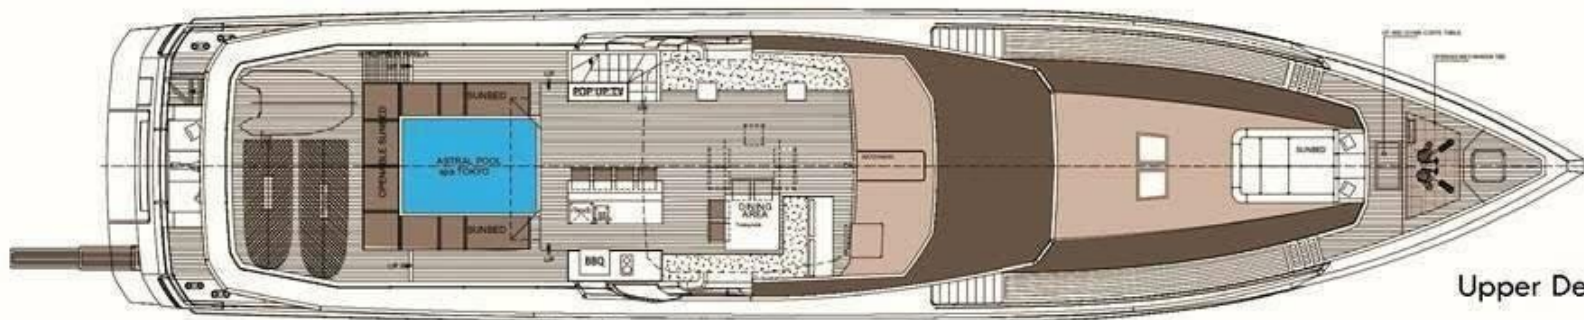

123' Admiral

Upper Deck