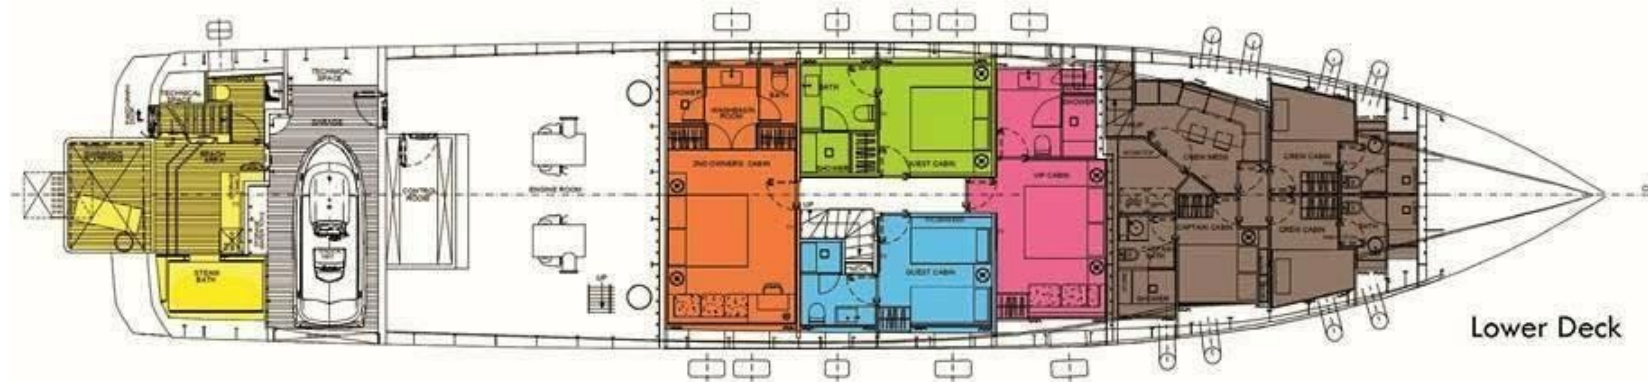

Safe Haven has accommodation for 11 guests split across five rooms with two full-beam masters, one full-beam VIP, one double and one convertible, all with marble ensuites.

SAFE HAVEN

ADMIRAL

DL 874 AN

123' Admiral

Top View

Upper Deck

- | | | | |
|--|--|--|---|
|  Common Areas |  Owners Stateroom |  2nd Owners Stateroom |  Guest Stateroom |
|  Twin Stateroom |  VIP Stateroom |  Crew Area |  Deck |

SPECIFICATIONS

MAIN CHARACTERISTICS

Builder: Admiral
LOA: 37.49m (122' 11")
Crew: Captain + 6
Built/Refit: 2015/2023
Accommodation: 11 guests
Cabins: 5
Cabin Configuration:
4 Double, 1 Convertible
Speed: 16 knots cruising

TENDER

Axopar 37 ft 2023 model chase tender