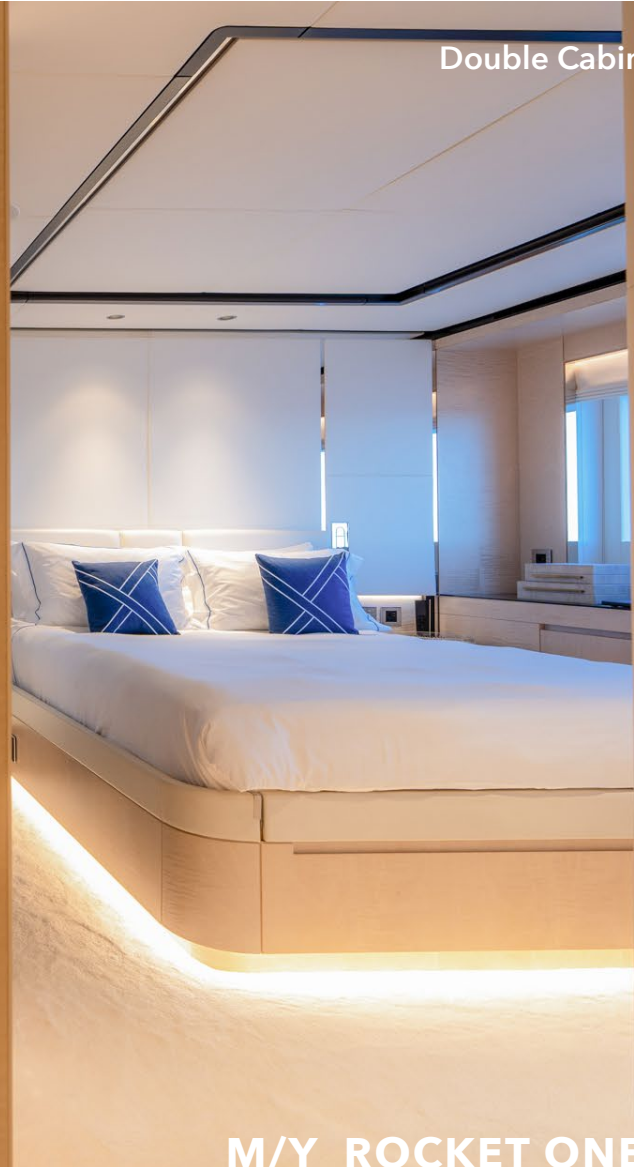

Double Cabin

M/Y ROCKET ONE