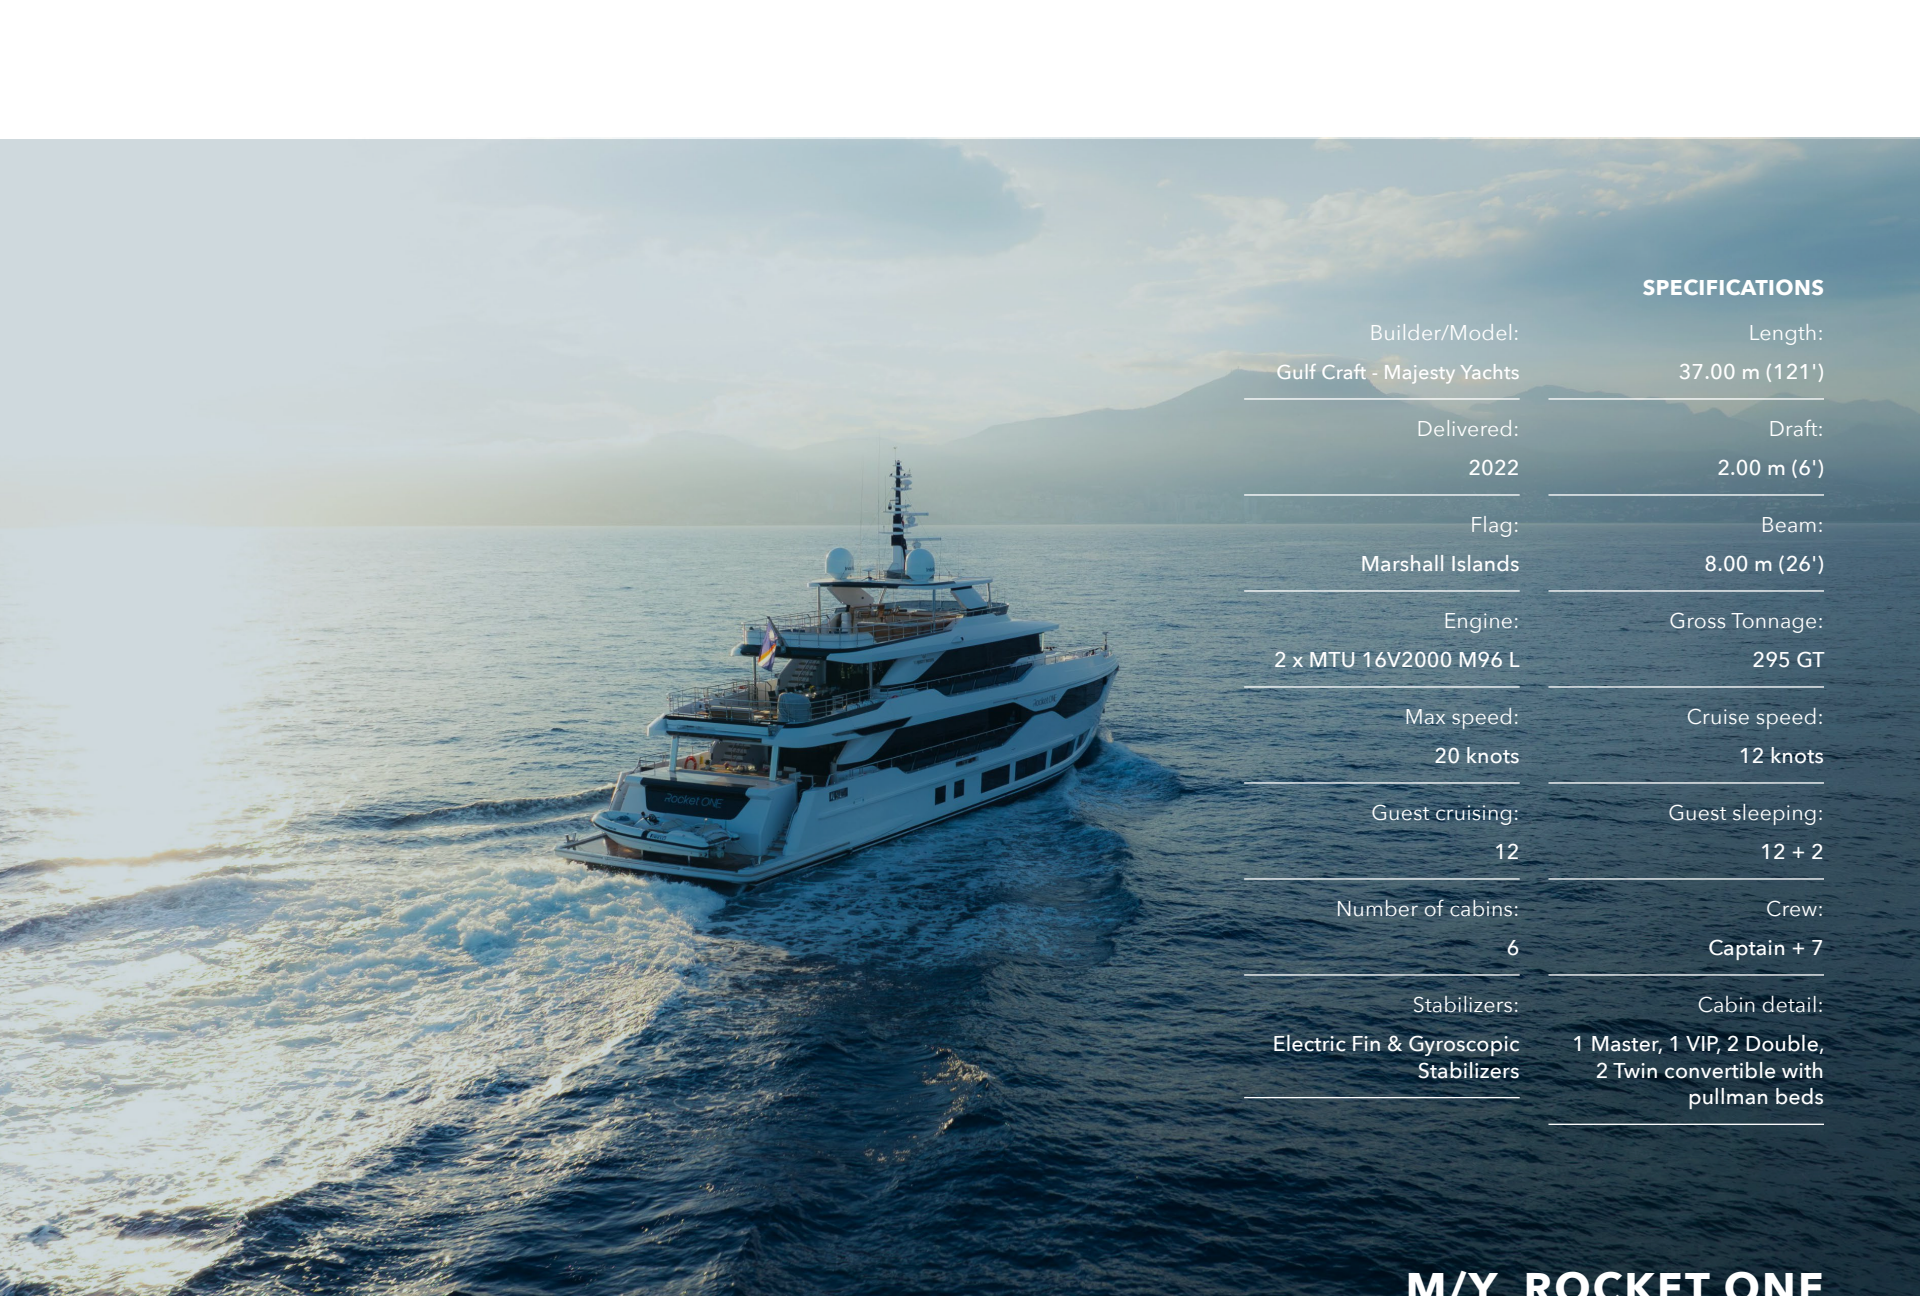

SPECIFICATIONS

Builder/Model: Gulf Craft - Majesty Yachts	Length: 37.00 m (121')
Delivered: 2022	Draft: 2.00 m (6')
Flag: Marshall Islands	Beam: 8.00 m (26')
Engine: 2 x MTU 16V2000 M96 L	Gross Tonnage: 295 GT
Max speed: 20 knots	Cruise speed: 12 knots
Guest cruising: 12	Guest sleeping: 12 + 2
Number of cabins: 6	Crew: Captain + 7
Stabilizers: Electric Fin & Gyroscopic Stabilizers	Cabin detail: 1 Master, 1 VIP, 2 Double, 2 Twin convertible with pullman beds

M/Y ROCKET ONE