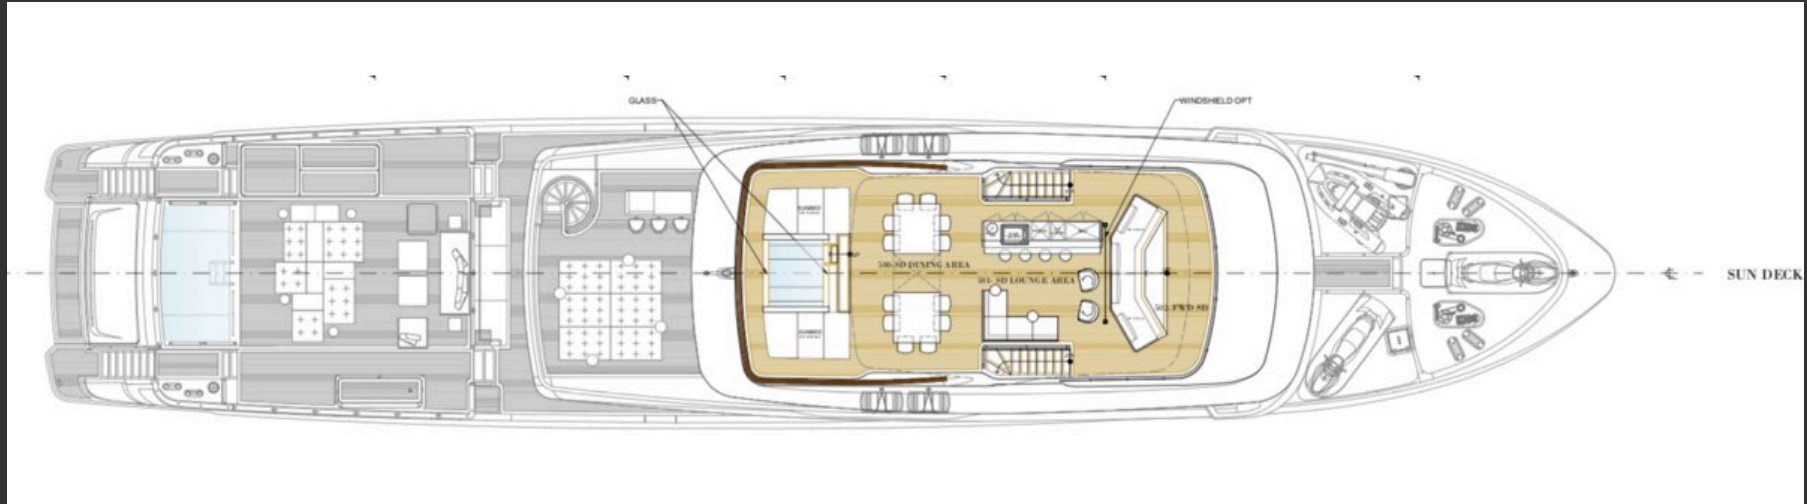

PARA BELLUM DECK PLANS