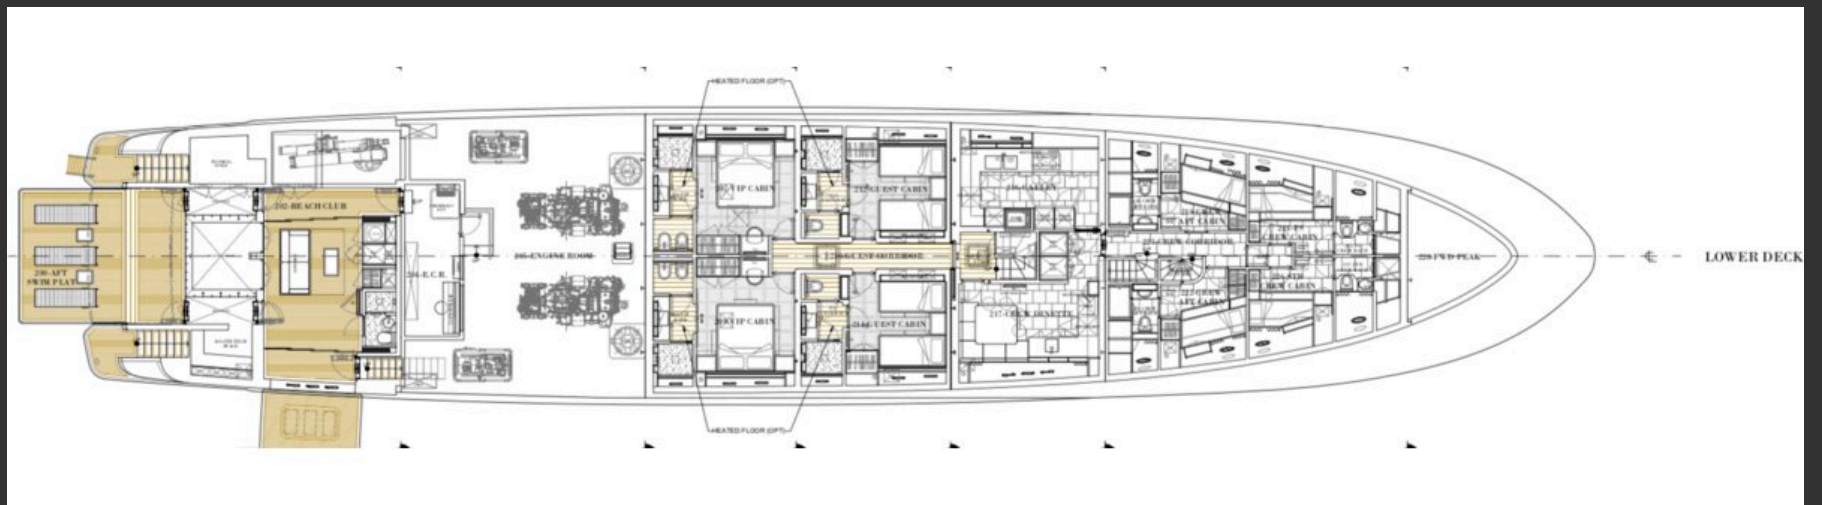

CREW

10

CRUISE SPEED

12kn

LOCATION: Winter Caribbean/Summer West & East Med

CONSUMPTION: 260lt/hr

CABIN CONFIGURATION: Owner's Cabin on Main Deck with King Size Bed, opening balcony, walk-in closet and en-suite facilities plus adjacent cabin with Double Sofa Bed, large opening window and en-suite facilities. Can also be used as separate TV room to Owner's cabin. Two VIP cabins on the lower deck with Queen Size Beds and en-suite facilities. Two Twin Cabins on the lower deck, both convertible to doubles with one extra pullman bed in each and en-suite facilities.

ANTONINUS
2115

Life Fitness

FlexDeck Shock Absorption System

Life Fitness

PARA BELLUM DECK PLANS

Advertising of this vessel in any printed material or the internet is not permitted without previous consent from this office. Vessel particulars are believed to be correct but can neither be guaranteed nor used for contractual purposes.