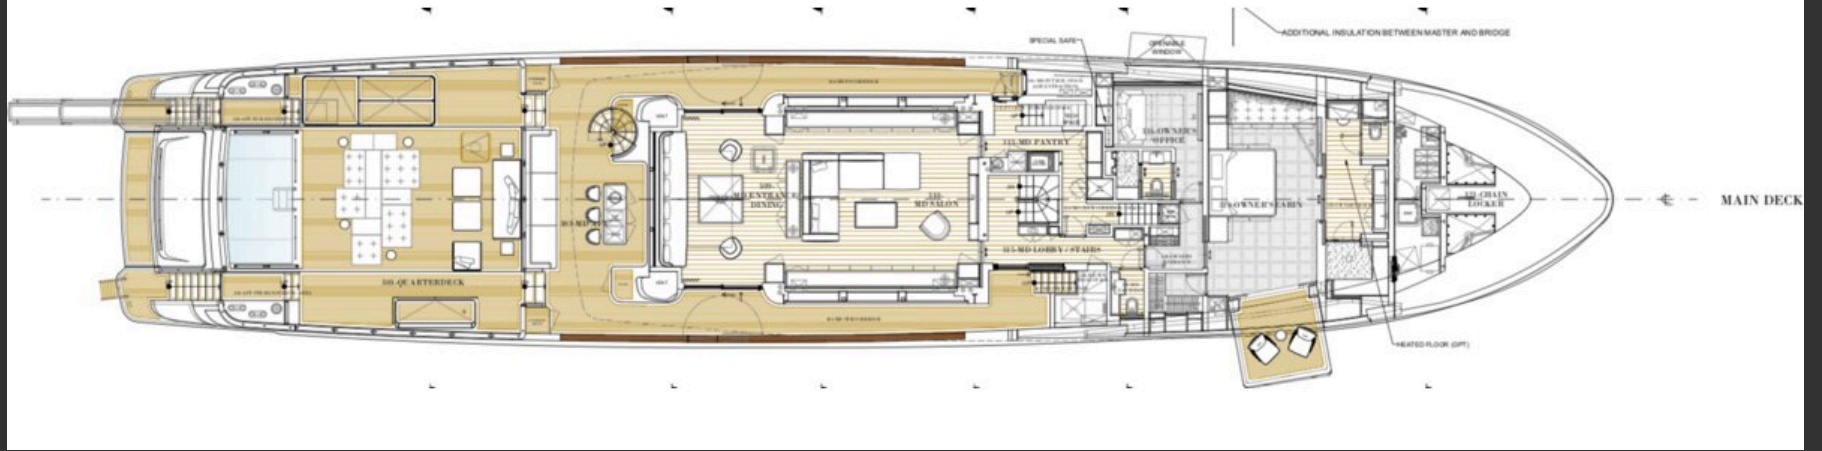

CREW

10

CRUISE SPEED

12kn

LOCATION: Winter Caribbean/Summer West & East Med

CONSUMPTION: 260lt/hr

CABIN CONFIGURATION: Owner's Cabin on Main Deck with King Size Bed, opening balcony, walk-in closet and en-suite facilities plus adjacent cabin with Double Sofa Bed, large opening window and en-suite facilities. Can also be used as separate TV room to Owner's cabin. Two VIP cabins on the lower deck with Queen Size Beds and en-suite facilities. Two Twin Cabins on the lower deck, both convertible to doubles with one extra pullman bed in each and en-suite facilities.

ANTONINUS
2115

Life Fitness

FlexDeck Shock Absorption System

Life Fitness

PARA BELLUM DECK PLANS

Advertising of this vessel in any printed material or the internet is not permitted without previous consent from this office. Vessel particulars are believed to be correct but can neither be guaranteed nor used for contractual purposes.