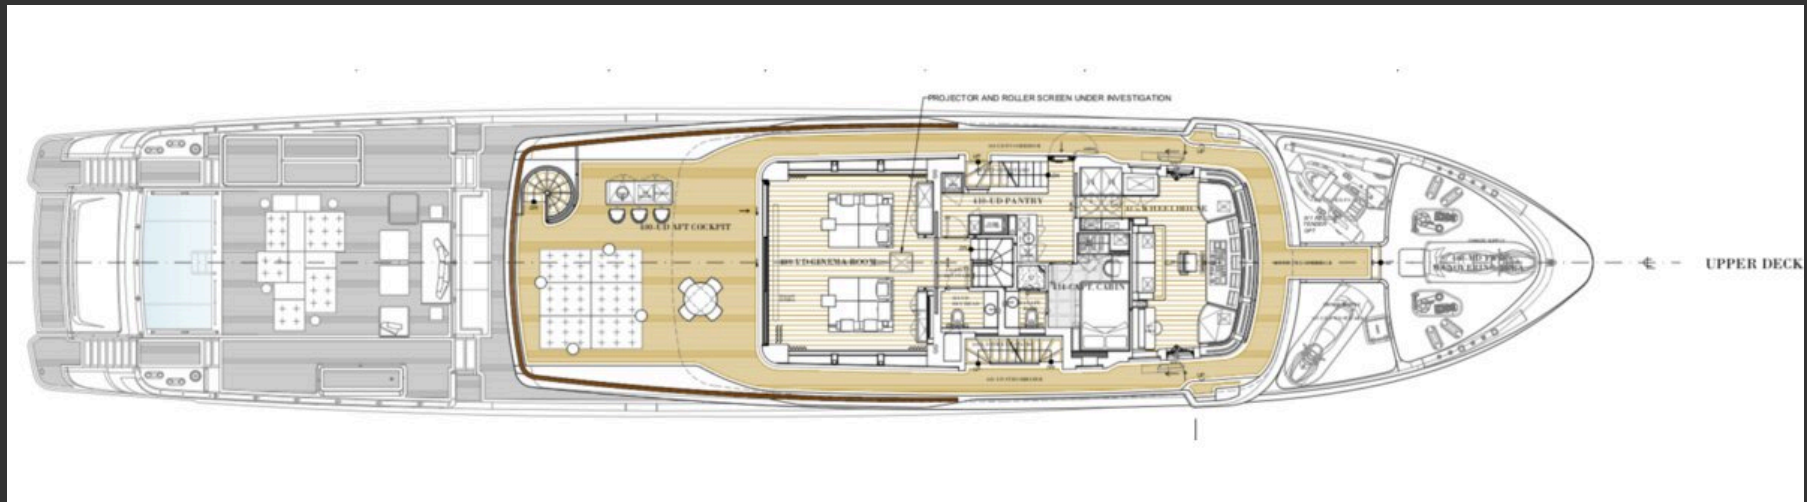

PARA BELLUM DECK PLANS