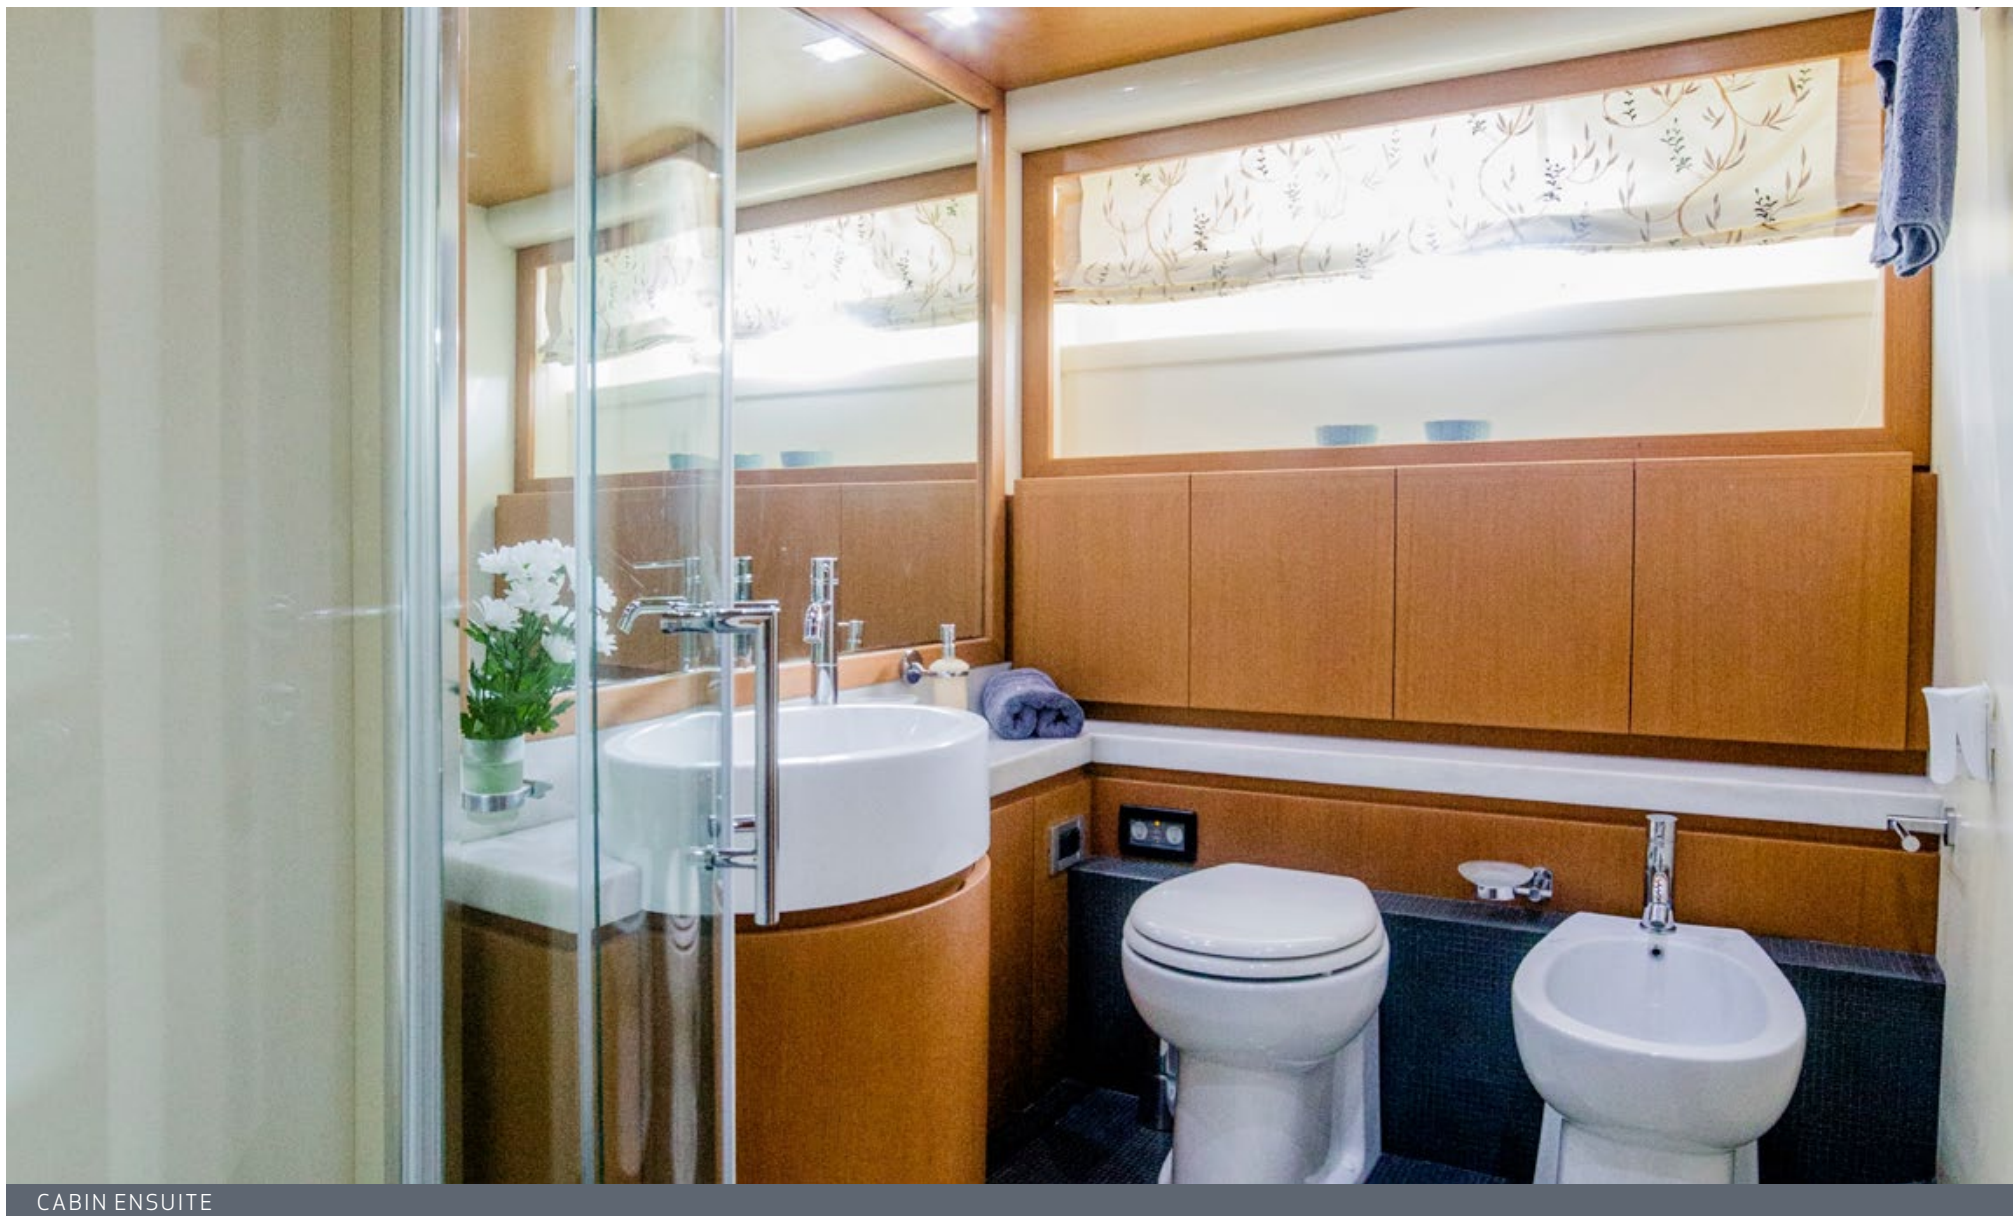

TWIN STATEROOM

FOR CHARTER

ORLANDO L 24.05M / 78'11"

CABIN ENSUITE