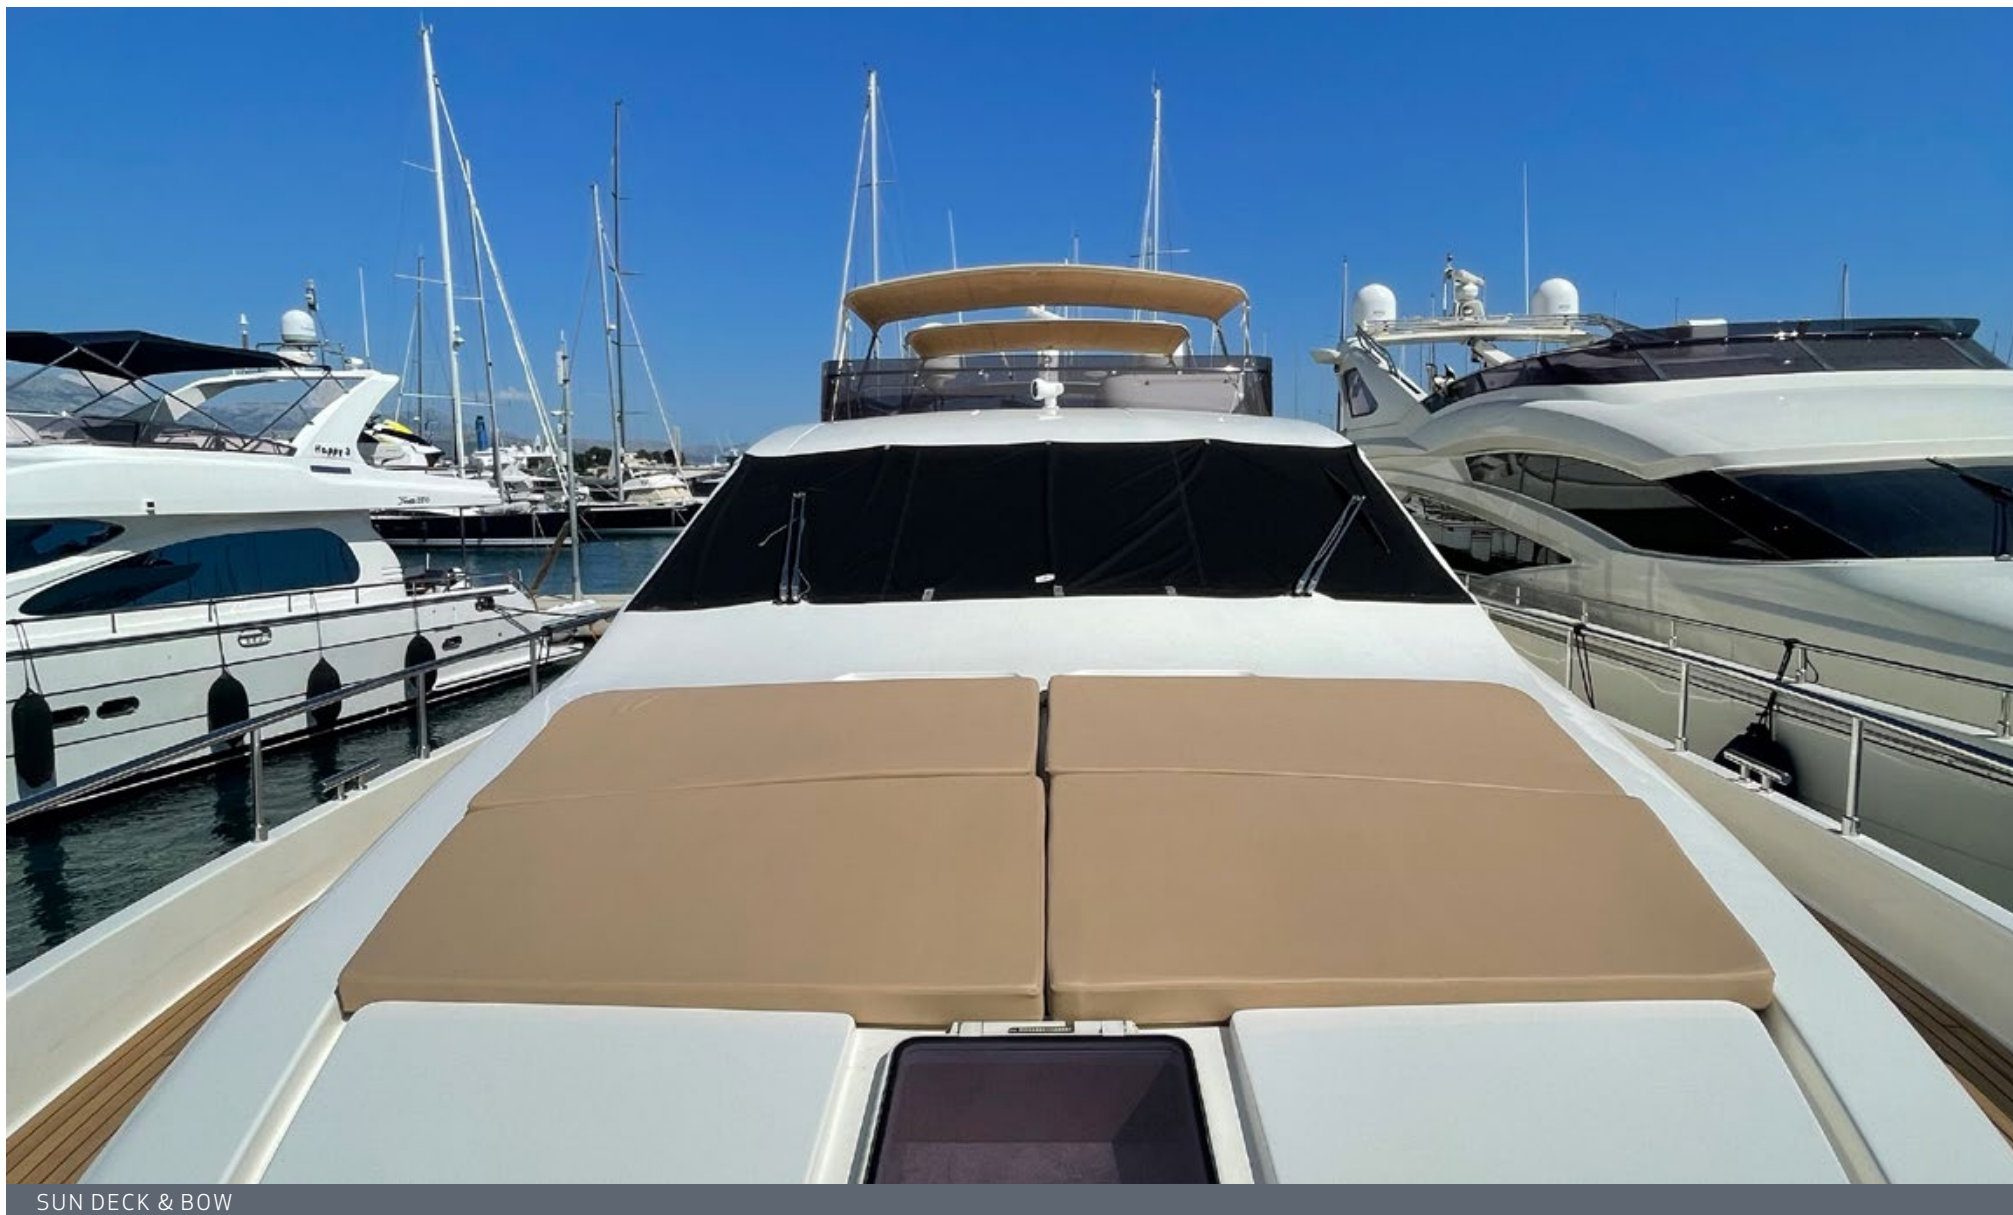

SUN DECK - GRILL

FOR CHARTER

ORLANDO L 24.05M / 78'11"