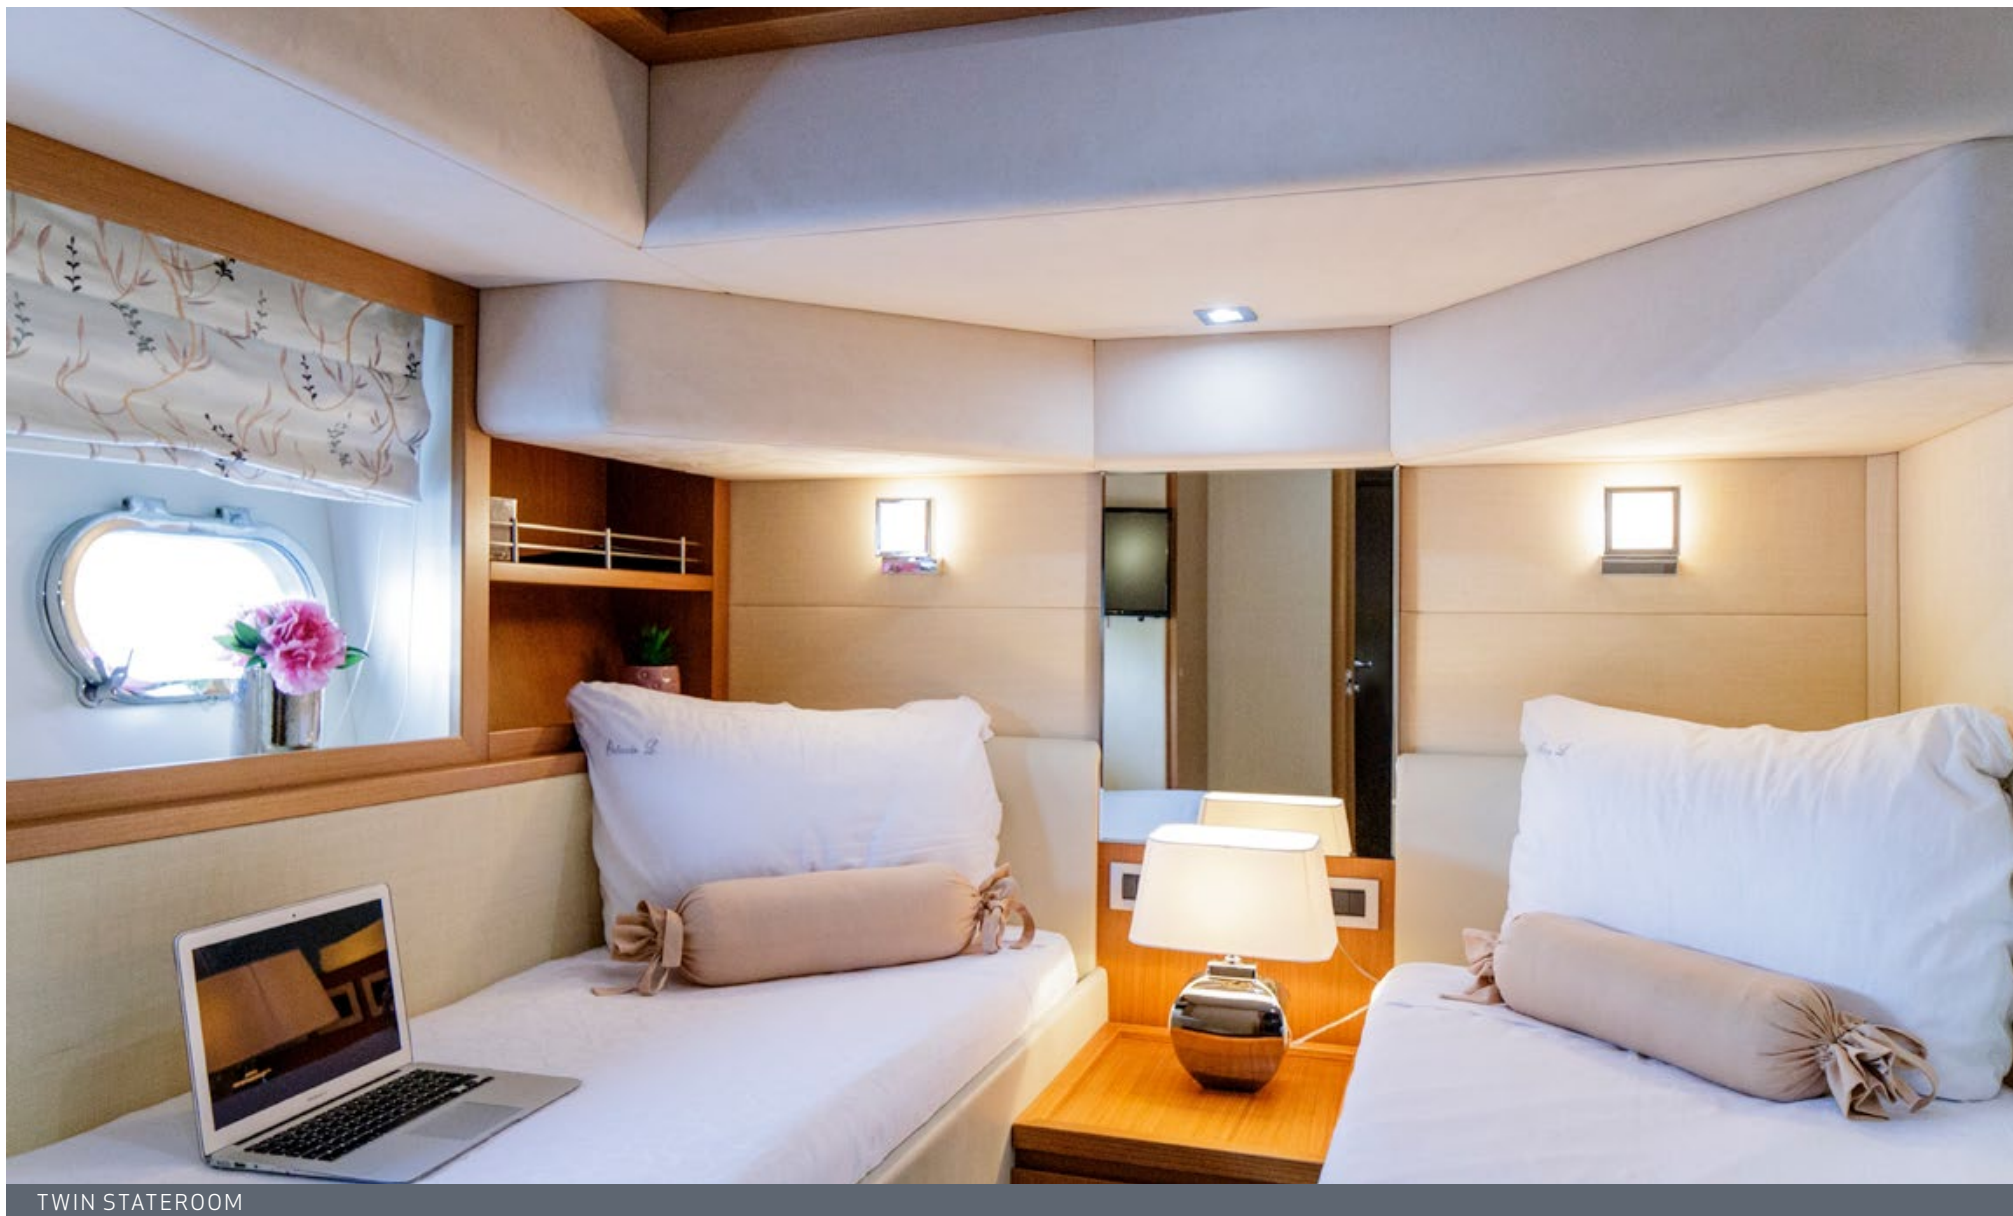

ORLANDO L 24.05M / 78'11"

TWIN STATEROOM

FOR CHARTER

ORLANDO L 24.05M / 78'11"

TWIN STATEROOM

FOR CHARTER

ORLANDO L 24.05M / 78'11"

TWIN STATEROOM