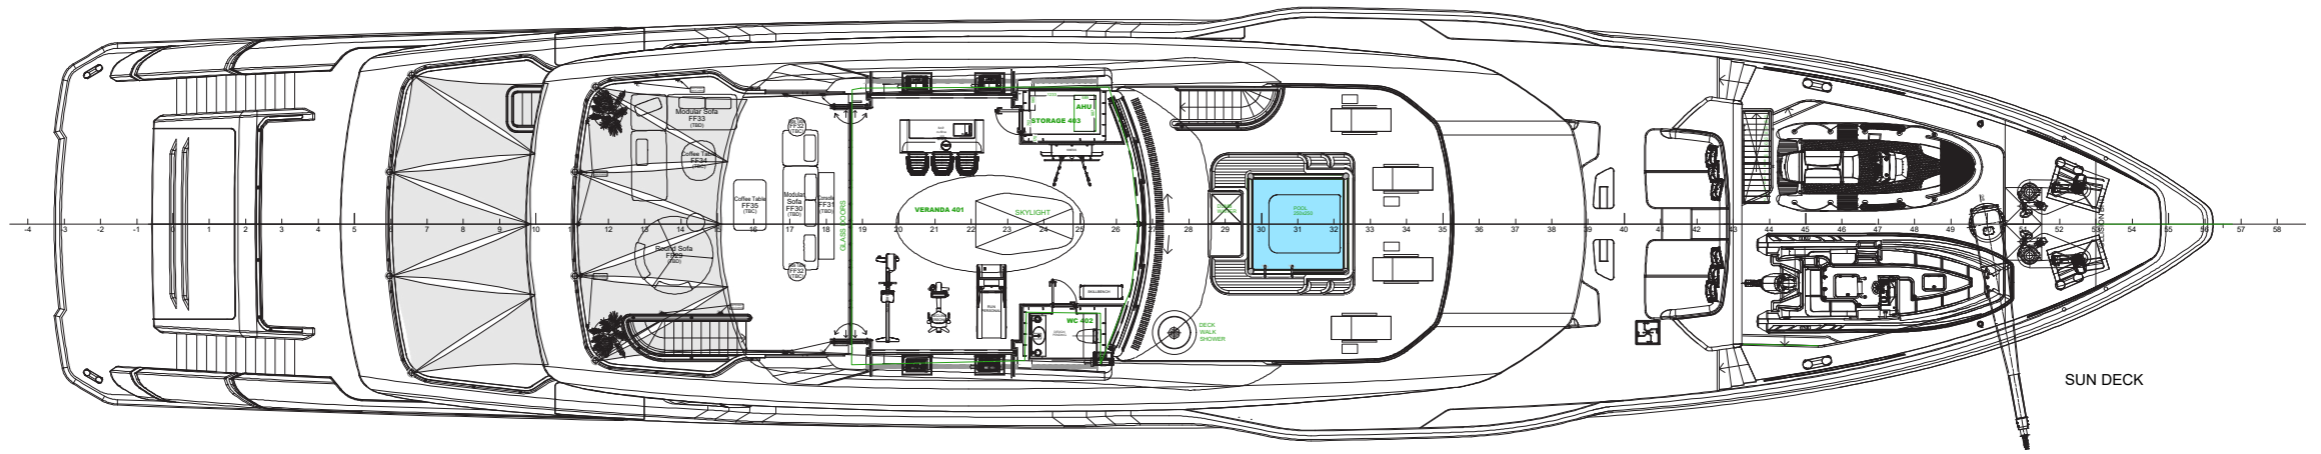

RUN PERSONAL

ROWING MACHINE

SKILLROW

SMART BIKE

TECHNOGYM RIDE

BENCH

FITNESS BALL

Yachts offered are subject to availability. The particulars are believed to be correct but are not guaranteed and may not be used for contractual purposes. Specification provided for information only.

YACHT FOR CHARTER | O'MADELEINE | 60.00M / 197' | LAYOUTS

PROFILE

SUN DECK

UPPER DECK

YACHT FOR CHARTER | O'MADELEINE | 60.00M / 197' | LAYOUTS