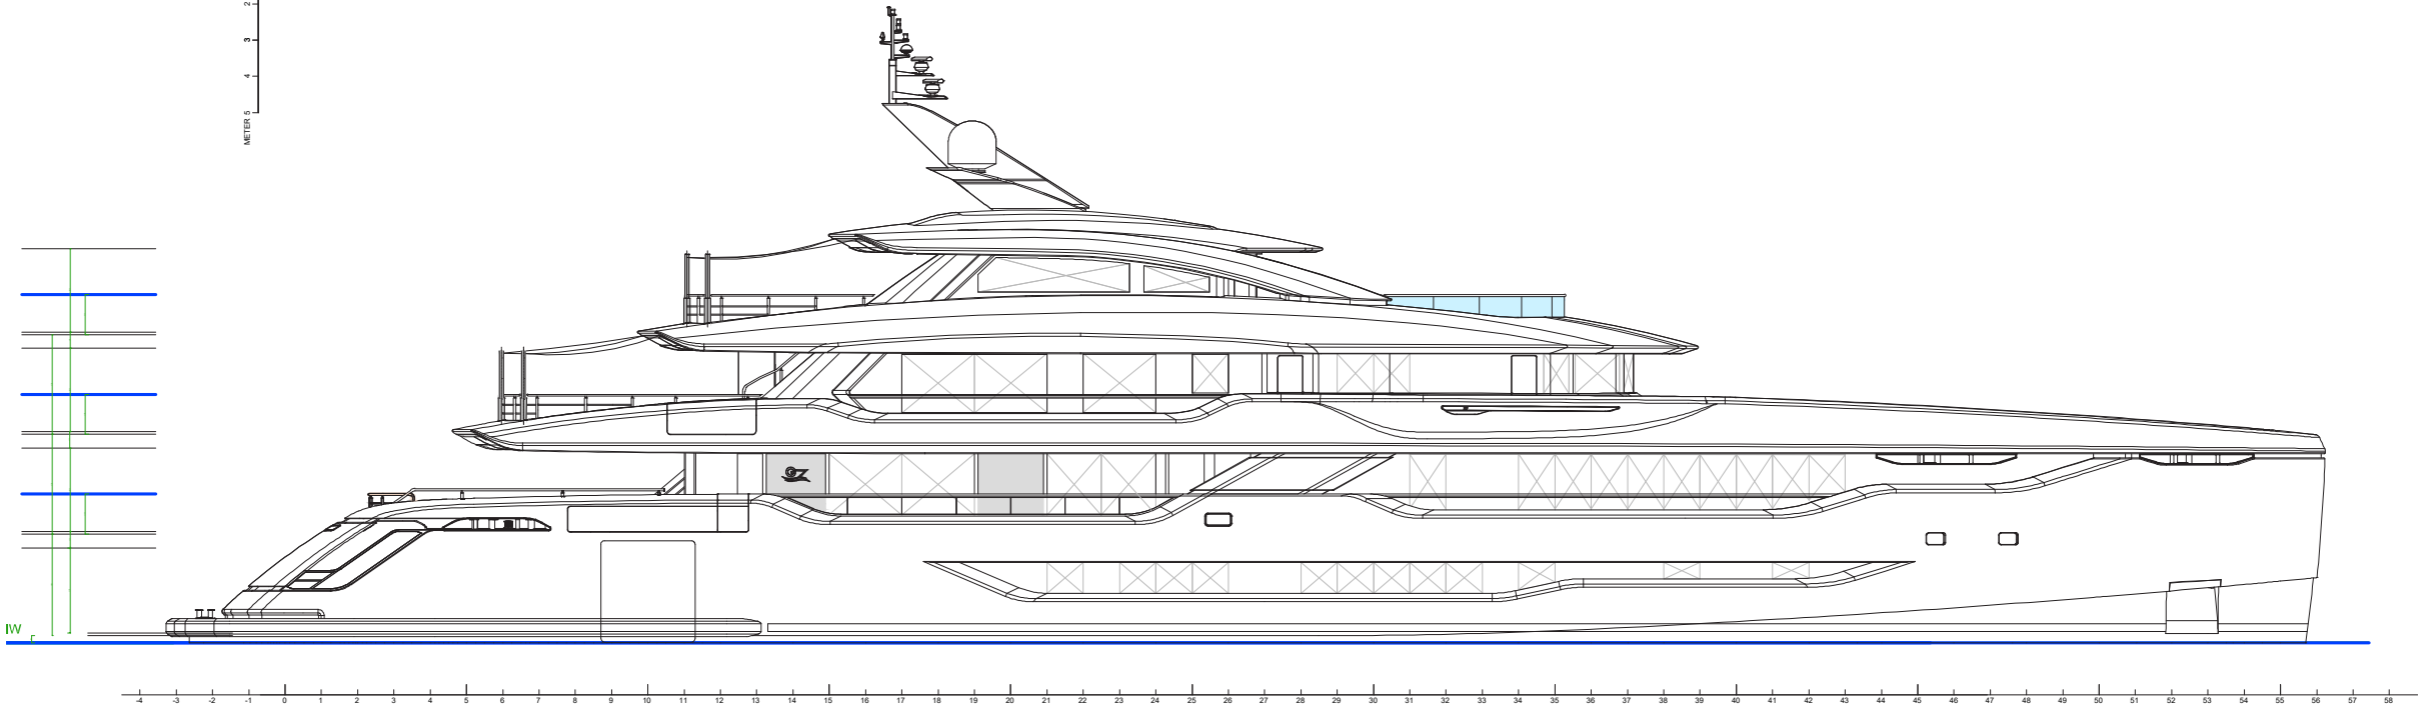

KEY POINTS

- A masterpiece from the renowned GY60 series, this under-construction superyacht is set for delivery in June 2025
- Her exterior is defined by sharp lines and longitudinal windows, creating the impression of an even longer vessel
- With 7 opulent staterooms, the interiors blend Nordic and Mediterranean influences, incorporating light oak, bright tones, and soft, sculptural custom furniture that maintain a relaxing, domestic feel
- The saloon and dining area are elegantly designed, highlighted by a striking backlit agate dining table. High-end materials such as wood paneling, stingray leather, handwoven rugs, straw panels, and carved marble evoke a strong sense of authenticity and craftsmanship
- The sundeck includes a gym with en-suite facilities, a fore-lounge with a custom-designed Jacuzzi, sunbeds, and an outdoor cinema equipped with a projector
- The innovative beach club provides a spa lobby bar, a lounge, a hammam, and ample storage for water toys
- The foredeck accommodates two tenders (7m and 5.6m) and incorporates a telescopic mast for added functionality
- A professional charter crew of 15 ensures a seamless and luxurious experience for all aboard

RUN PERSONAL

ROWING MACHINE

SKILLROW

SMART BIKE

TECHNOGYM RIDE

BENCH

FITNESS BALL

Yachts offered are subject to availability. The particulars are believed to be correct but are not guaranteed and may not be used for contractual purposes. Specification provided for information only.

YACHT FOR CHARTER | O'MADELEINE | 60.00M / 197' | LAYOUTS

PROFILE

SUN DECK

UPPER DECK

YACHT FOR CHARTER | O'MADELEINE | 60.00M / 197' | LAYOUTS