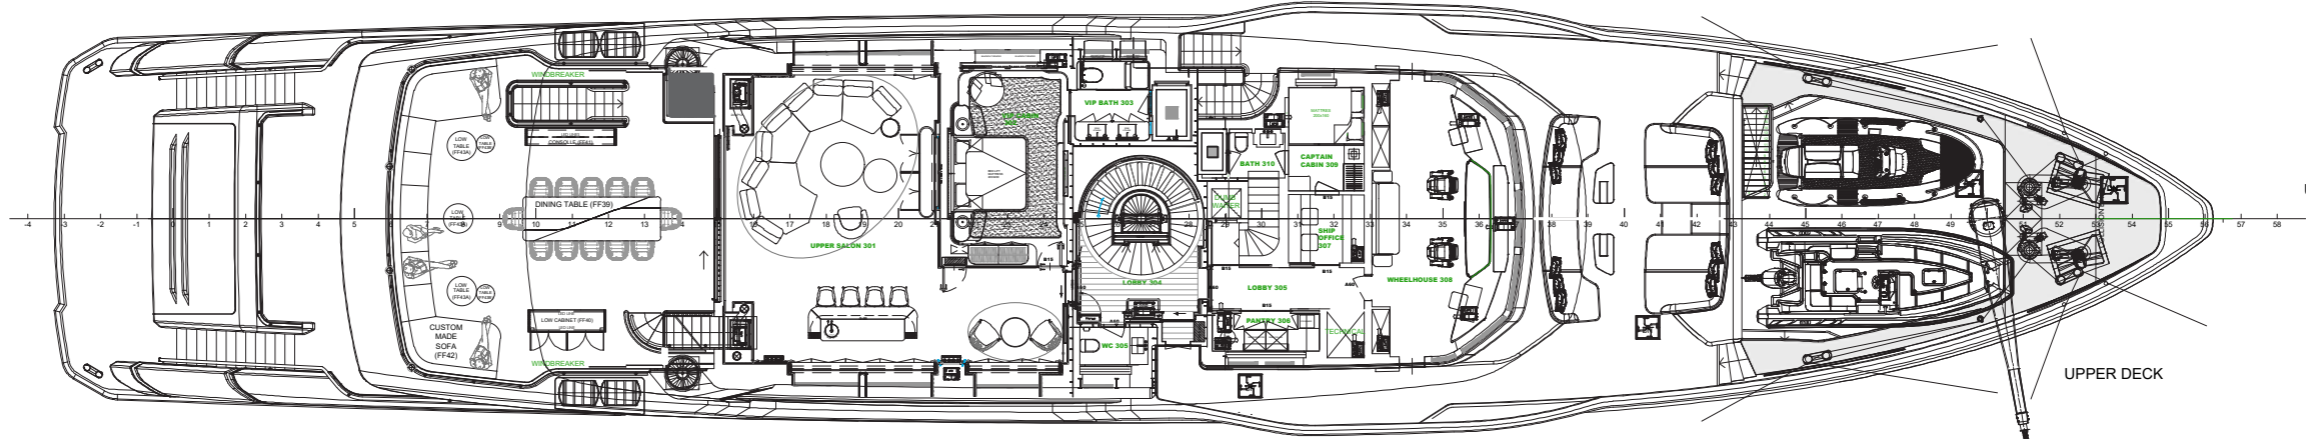

RUN PERSONAL

ROWING MACHINE

SKILLROW

SMART BIKE

TECHNOGYM RIDE

BENCH

FITNESS BALL

Yachts offered are subject to availability. The particulars are believed to be correct but are not guaranteed and may not be used for contractual purposes. Specification provided for information only.

YACHT FOR CHARTER | O'MADELEINE | 60.00M / 197' | LAYOUTS

PROFILE

SUN DECK

UPPER DECK

YACHT FOR CHARTER | O'MADELEINE | 60.00M / 197' | LAYOUTS