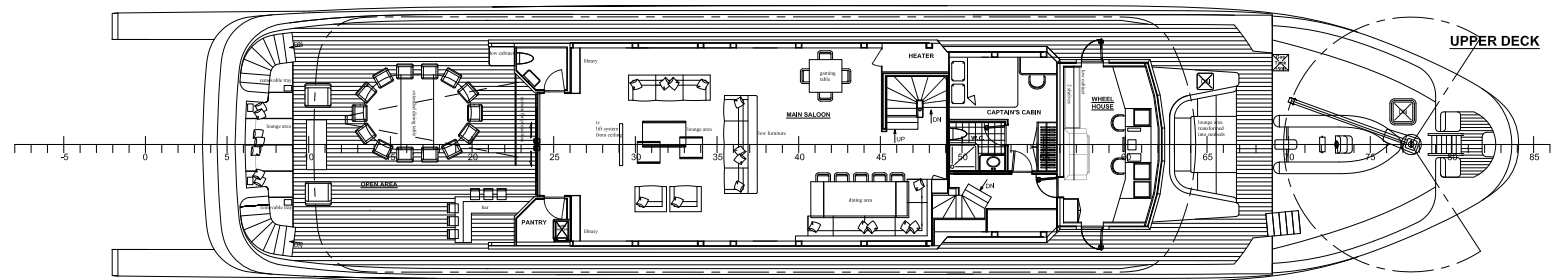

GENERAL ARRANGEMENT