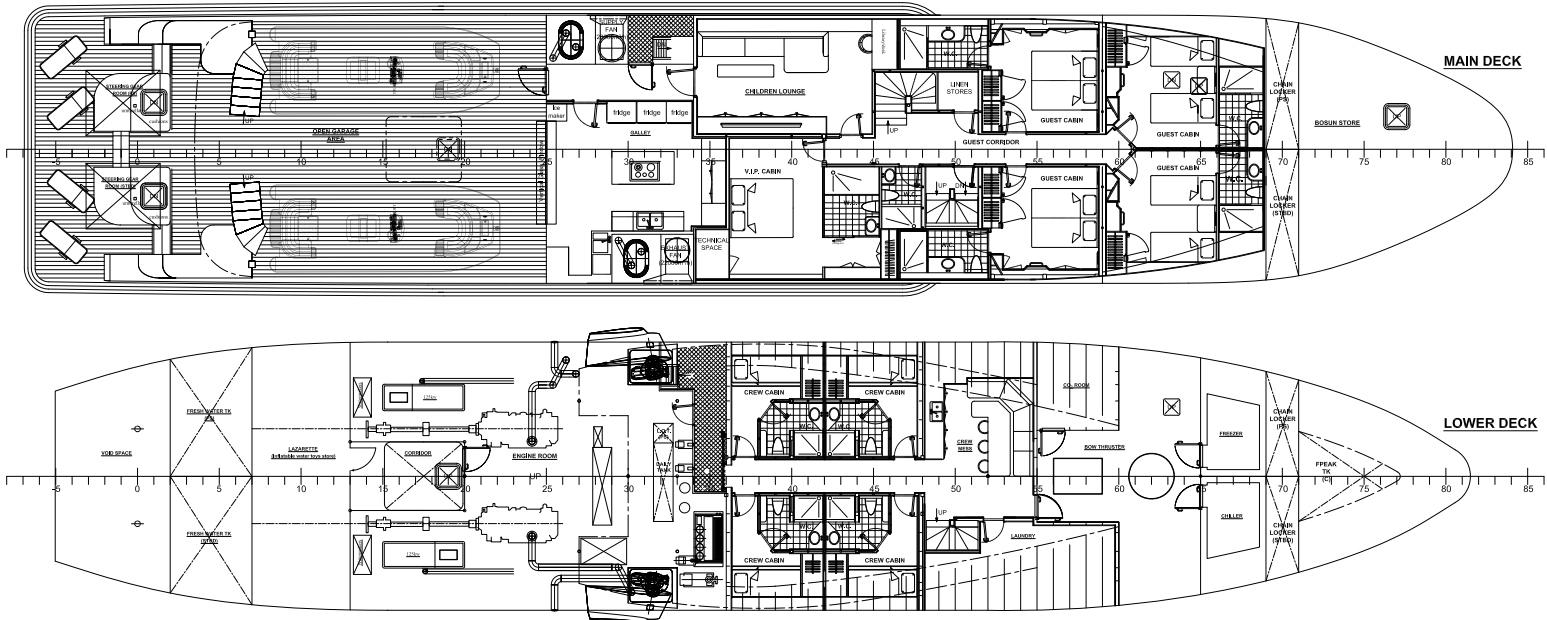

GENERAL ARRANGEMENT