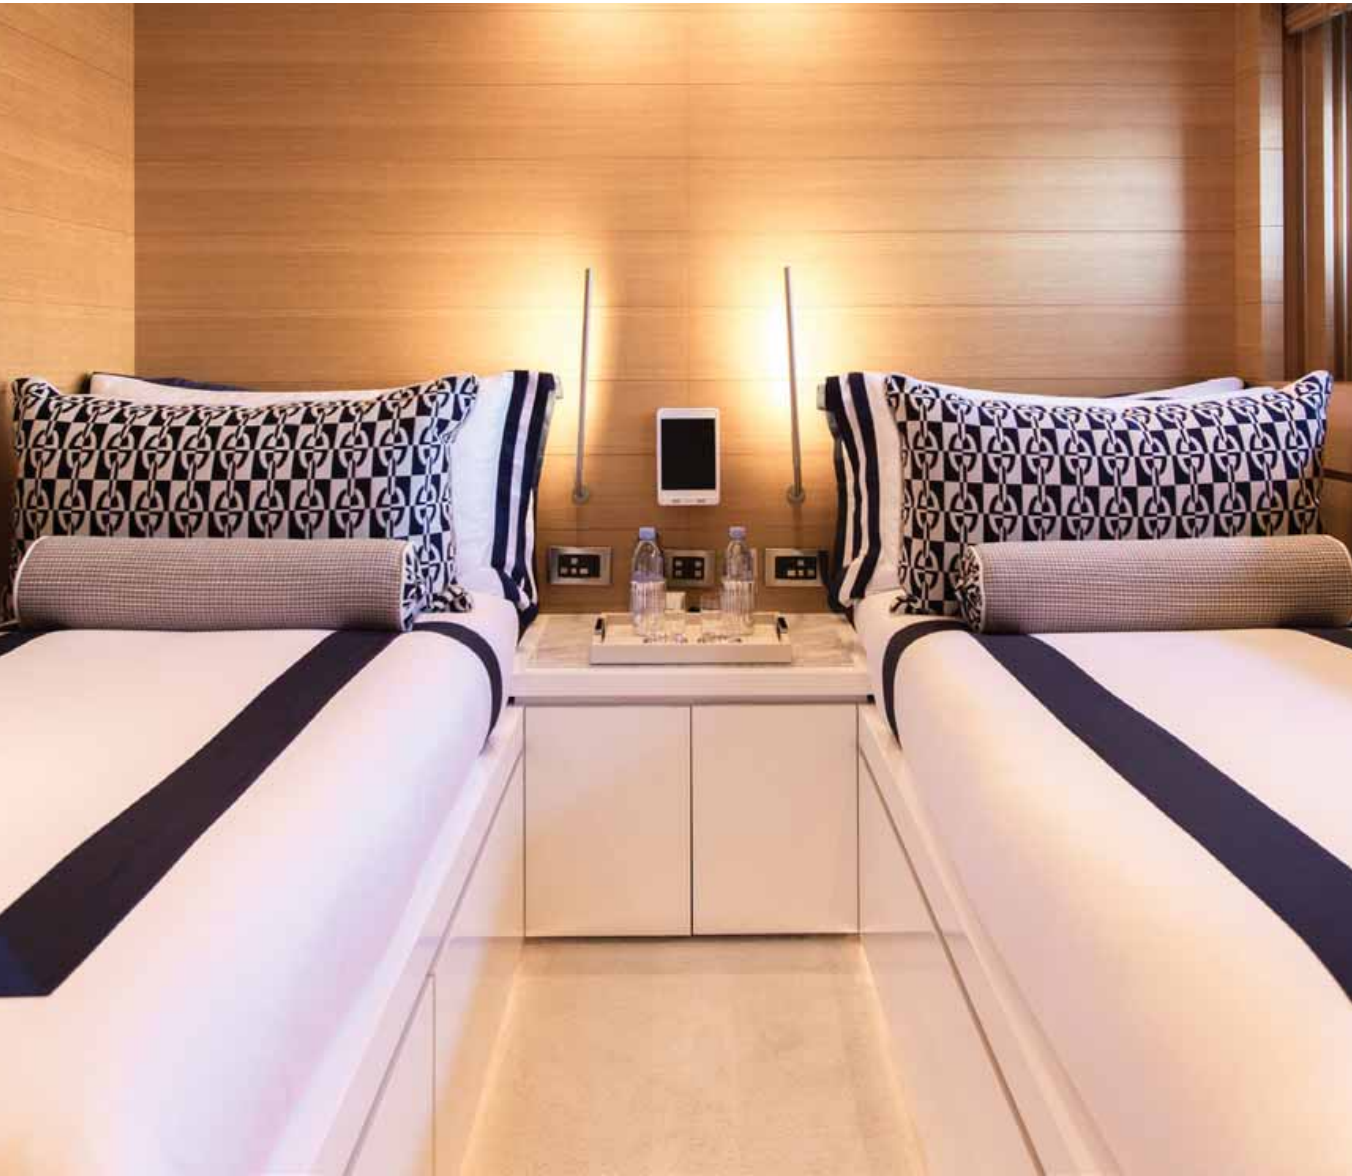

MISCHIEF Highlights

- Luxurious and bright interior
- Incredible and experienced crew
- All cabins fully equipped with ensuite bathrooms, tv screens, wifi and air conditioning
- Extensive collection of fantastic water toys
- Swim platform

MAIN SALON

The main salon features a large marble bar ideal for entertaining. Opposite the bar is a 17-inch entertainment screen perfect for presentations and streaming live events. The main salon is a versatile area with the flexibility to convert into a formal dining space for up to 70 guests.

MASTER CABIN

The full-beam master cabin is bright and spacious, with a walk-in wardrobe, plasma TV, ample storage and adjoining study, you'll feel right at home when staying in the master onboard MISCHIEF. The full-beam master ensuite features his and hers sinks, an infrared sauna and custom built rain shower.

VIP CABINS

MISCHIEF boasts three VIP cabins. Two can be found on the lower deck and one on the bridge deck. They feature spacious ensuite bathrooms, ample storage space and king size double beds. Like all cabins onboard, they're equipped with all amenities including plasma screen TVs and air conditioning.