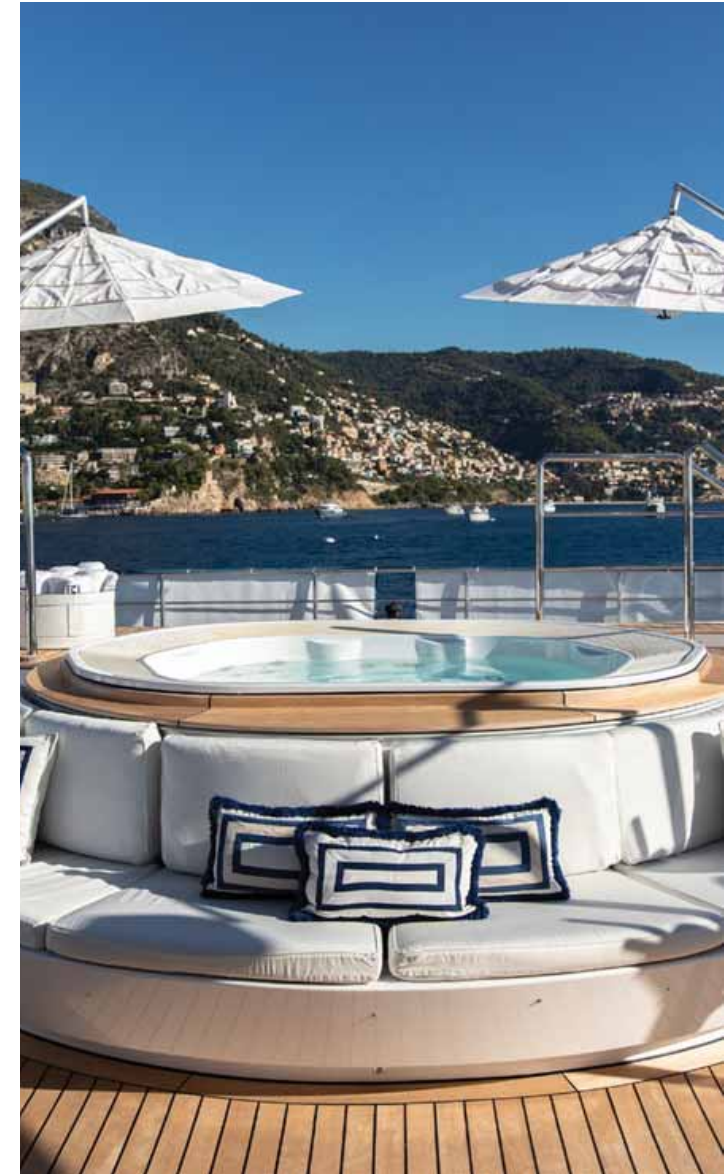

MAIN SALON

The main salon features a large marble bar ideal for entertaining. Opposite the bar is a 17-inch entertainment screen perfect for presentations and streaming live events. The main salon is a versatile area with the flexibility to convert into a formal dining space for up to 70 guests.

SKY LOUNGE

The sky lounge is a stunning space to relax and enjoy time inside. Featuring two plasma screen TVs, the sky lounge is a fantastic space to stream live events, display presentations or have a family movie night.

SUNDECK

The sundeck is a versatile and fun space onboard. Featuring a dining table, coffee lounge, jacuzzi and sunbeds, it's an incredible space for entertaining and enjoying the sunshine. Spacious in design, the sundeck can be used for dining, dancing, sunbathing, exercise and socialising.