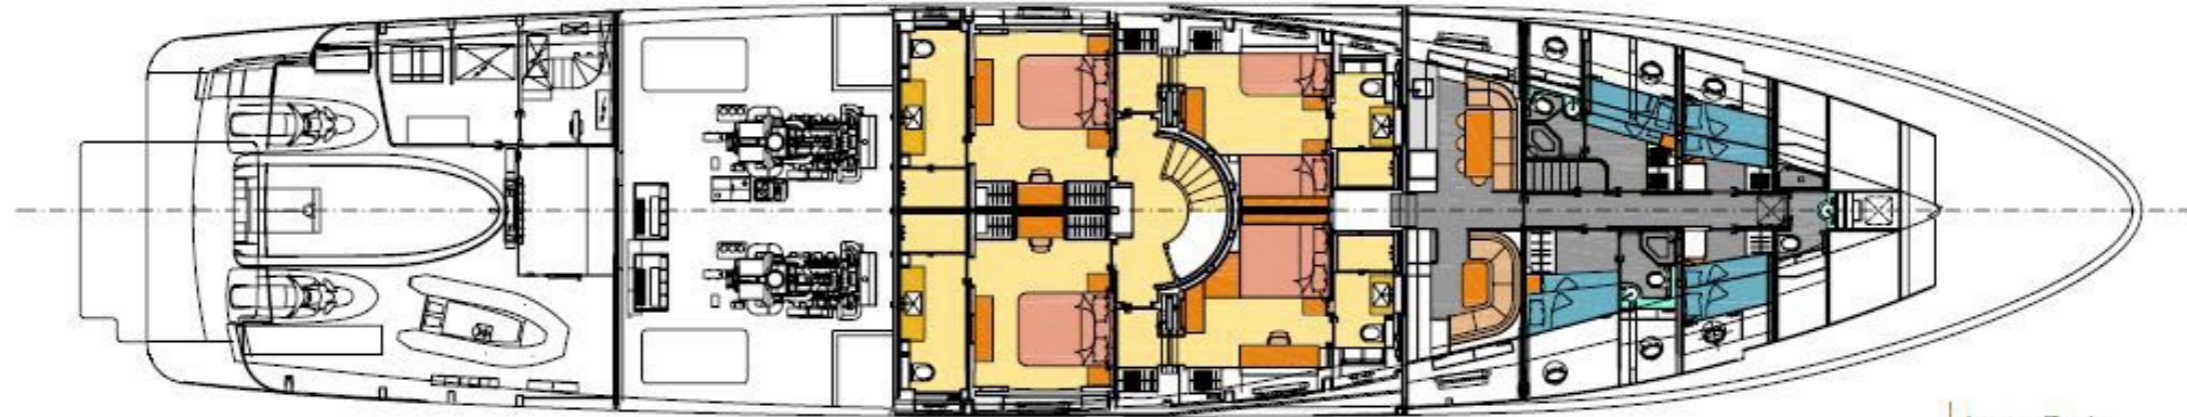

YAMAHA SUPERJET 1 PERSON STAND UP JET
SKI

2 X SEABOB F5S

2 X SEADOO ELECTRIC WATER SCOOTERS

2 X LIFTFOIL SURFBOARDS

TOYS

BESPOKE INFLATABLE WATER SPORTS PLATFORM

SNORKELING EQUIPMENT

2 X 3M X 85CM STAND UP PADDLE BOARDS

2 X SEA KAYAKS

VARIOUS TOWING INFLATABLES FOR 1 - 4 PEOPLE

BEACH TOYS

FISHING EQUIPMENT

***TECHNO GYM FULL SIZE RUNNING MACHINE

Yachts offered are subject to availability. The particulars are believed to be correct but are not guaranteed and may not be used for contractual purposes. Specification provided for information only.

Sun Deck

Upper Deck

Main Deck

Lower Deck