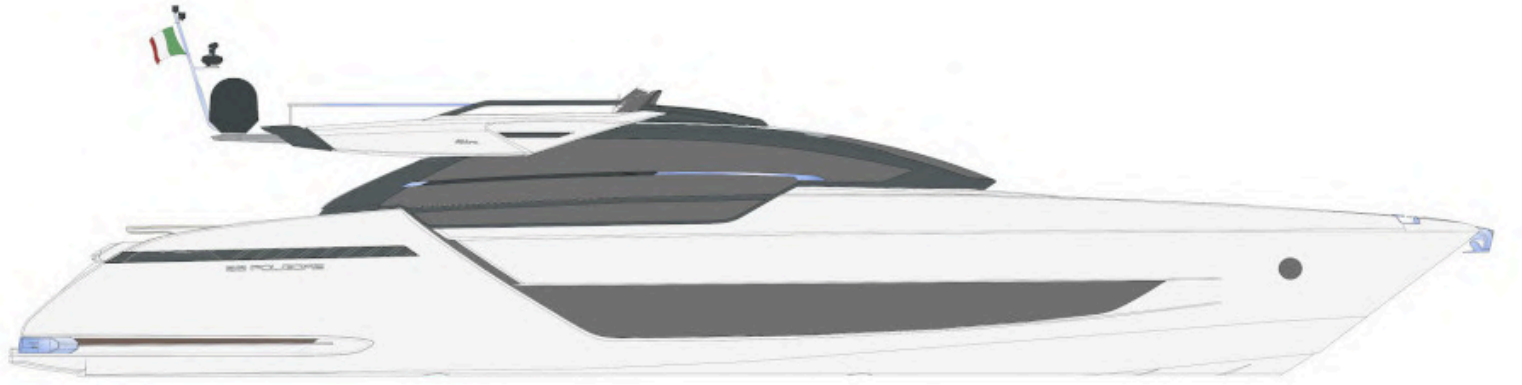

YACHT FOR CHARTER | **KAR** | 88' 4" (26.92m)

YACHT FOR CHARTER | **KAR** | 88' 4" (26.92m)

YACHT FOR CHARTER | **KAR** | 88' 4" (26.92m)

YACHT FOR CHARTER | **KAR** | 88' 4" (26.92m)

YACHT FOR CHARTER | **KAR** | 88' 4" (26.92m)

YACHT FOR CHARTER | **KAR** | 88' 4" (26.92m)

YACHT FOR CHARTER | **KAR** | 88' 4" (26.92m)