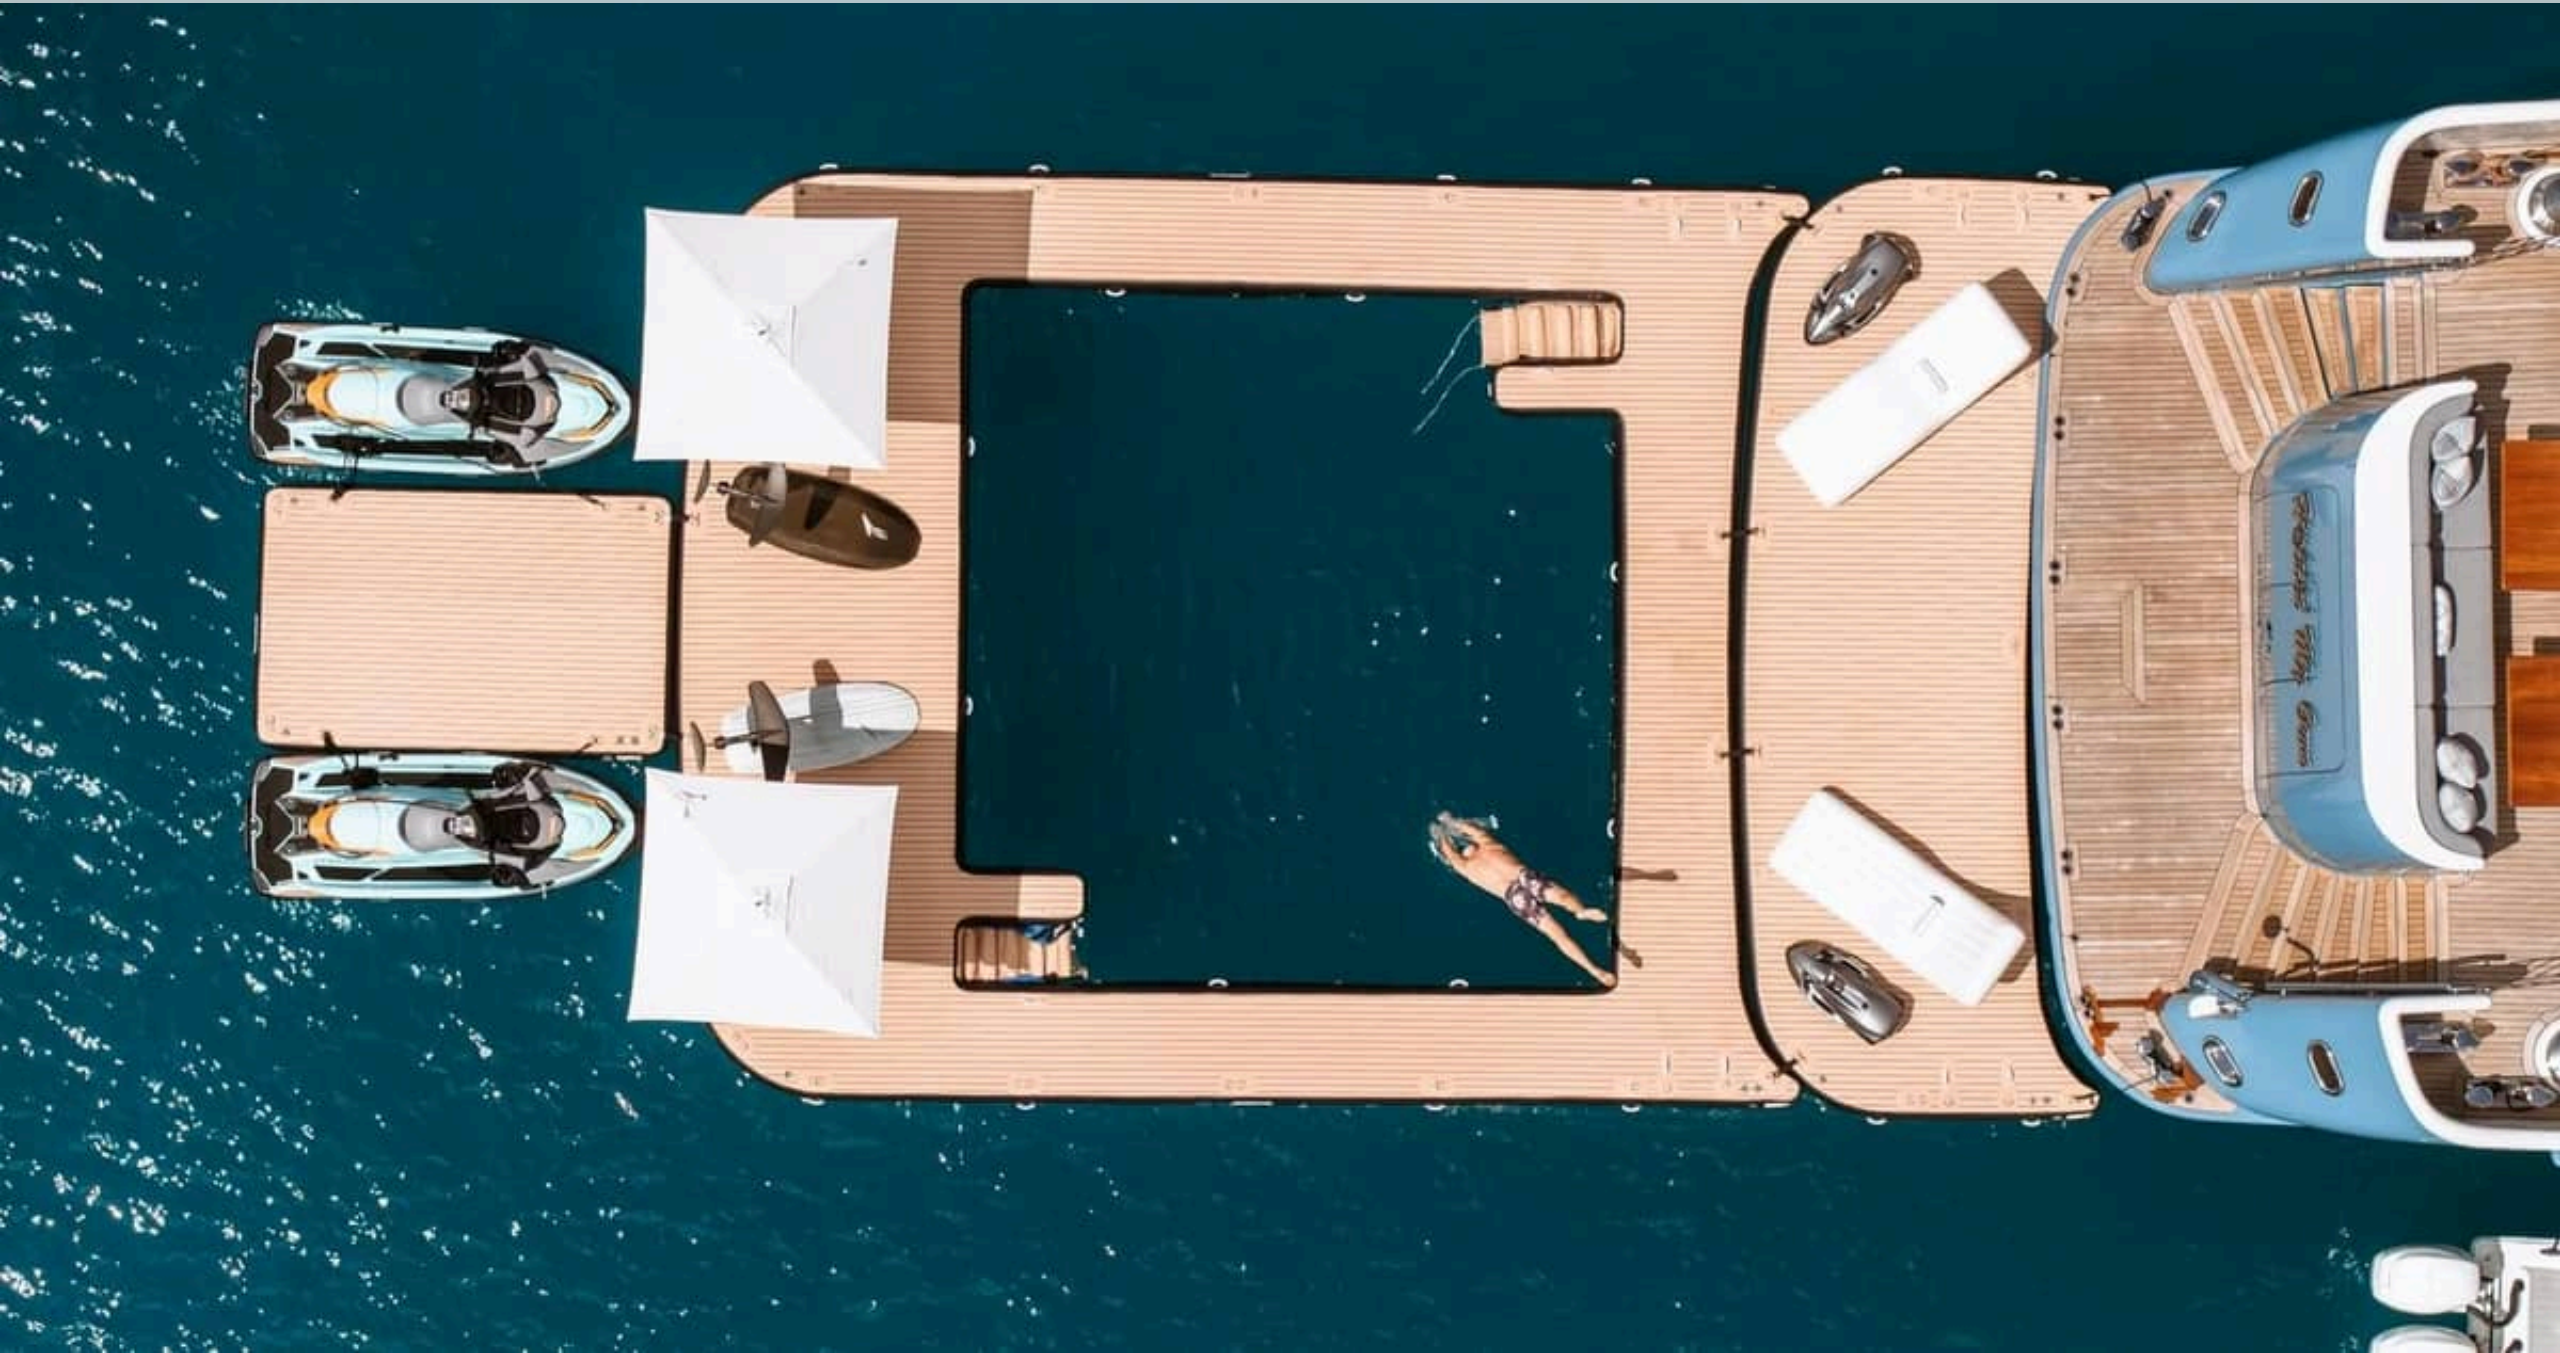

HOLDIN' MY OWN