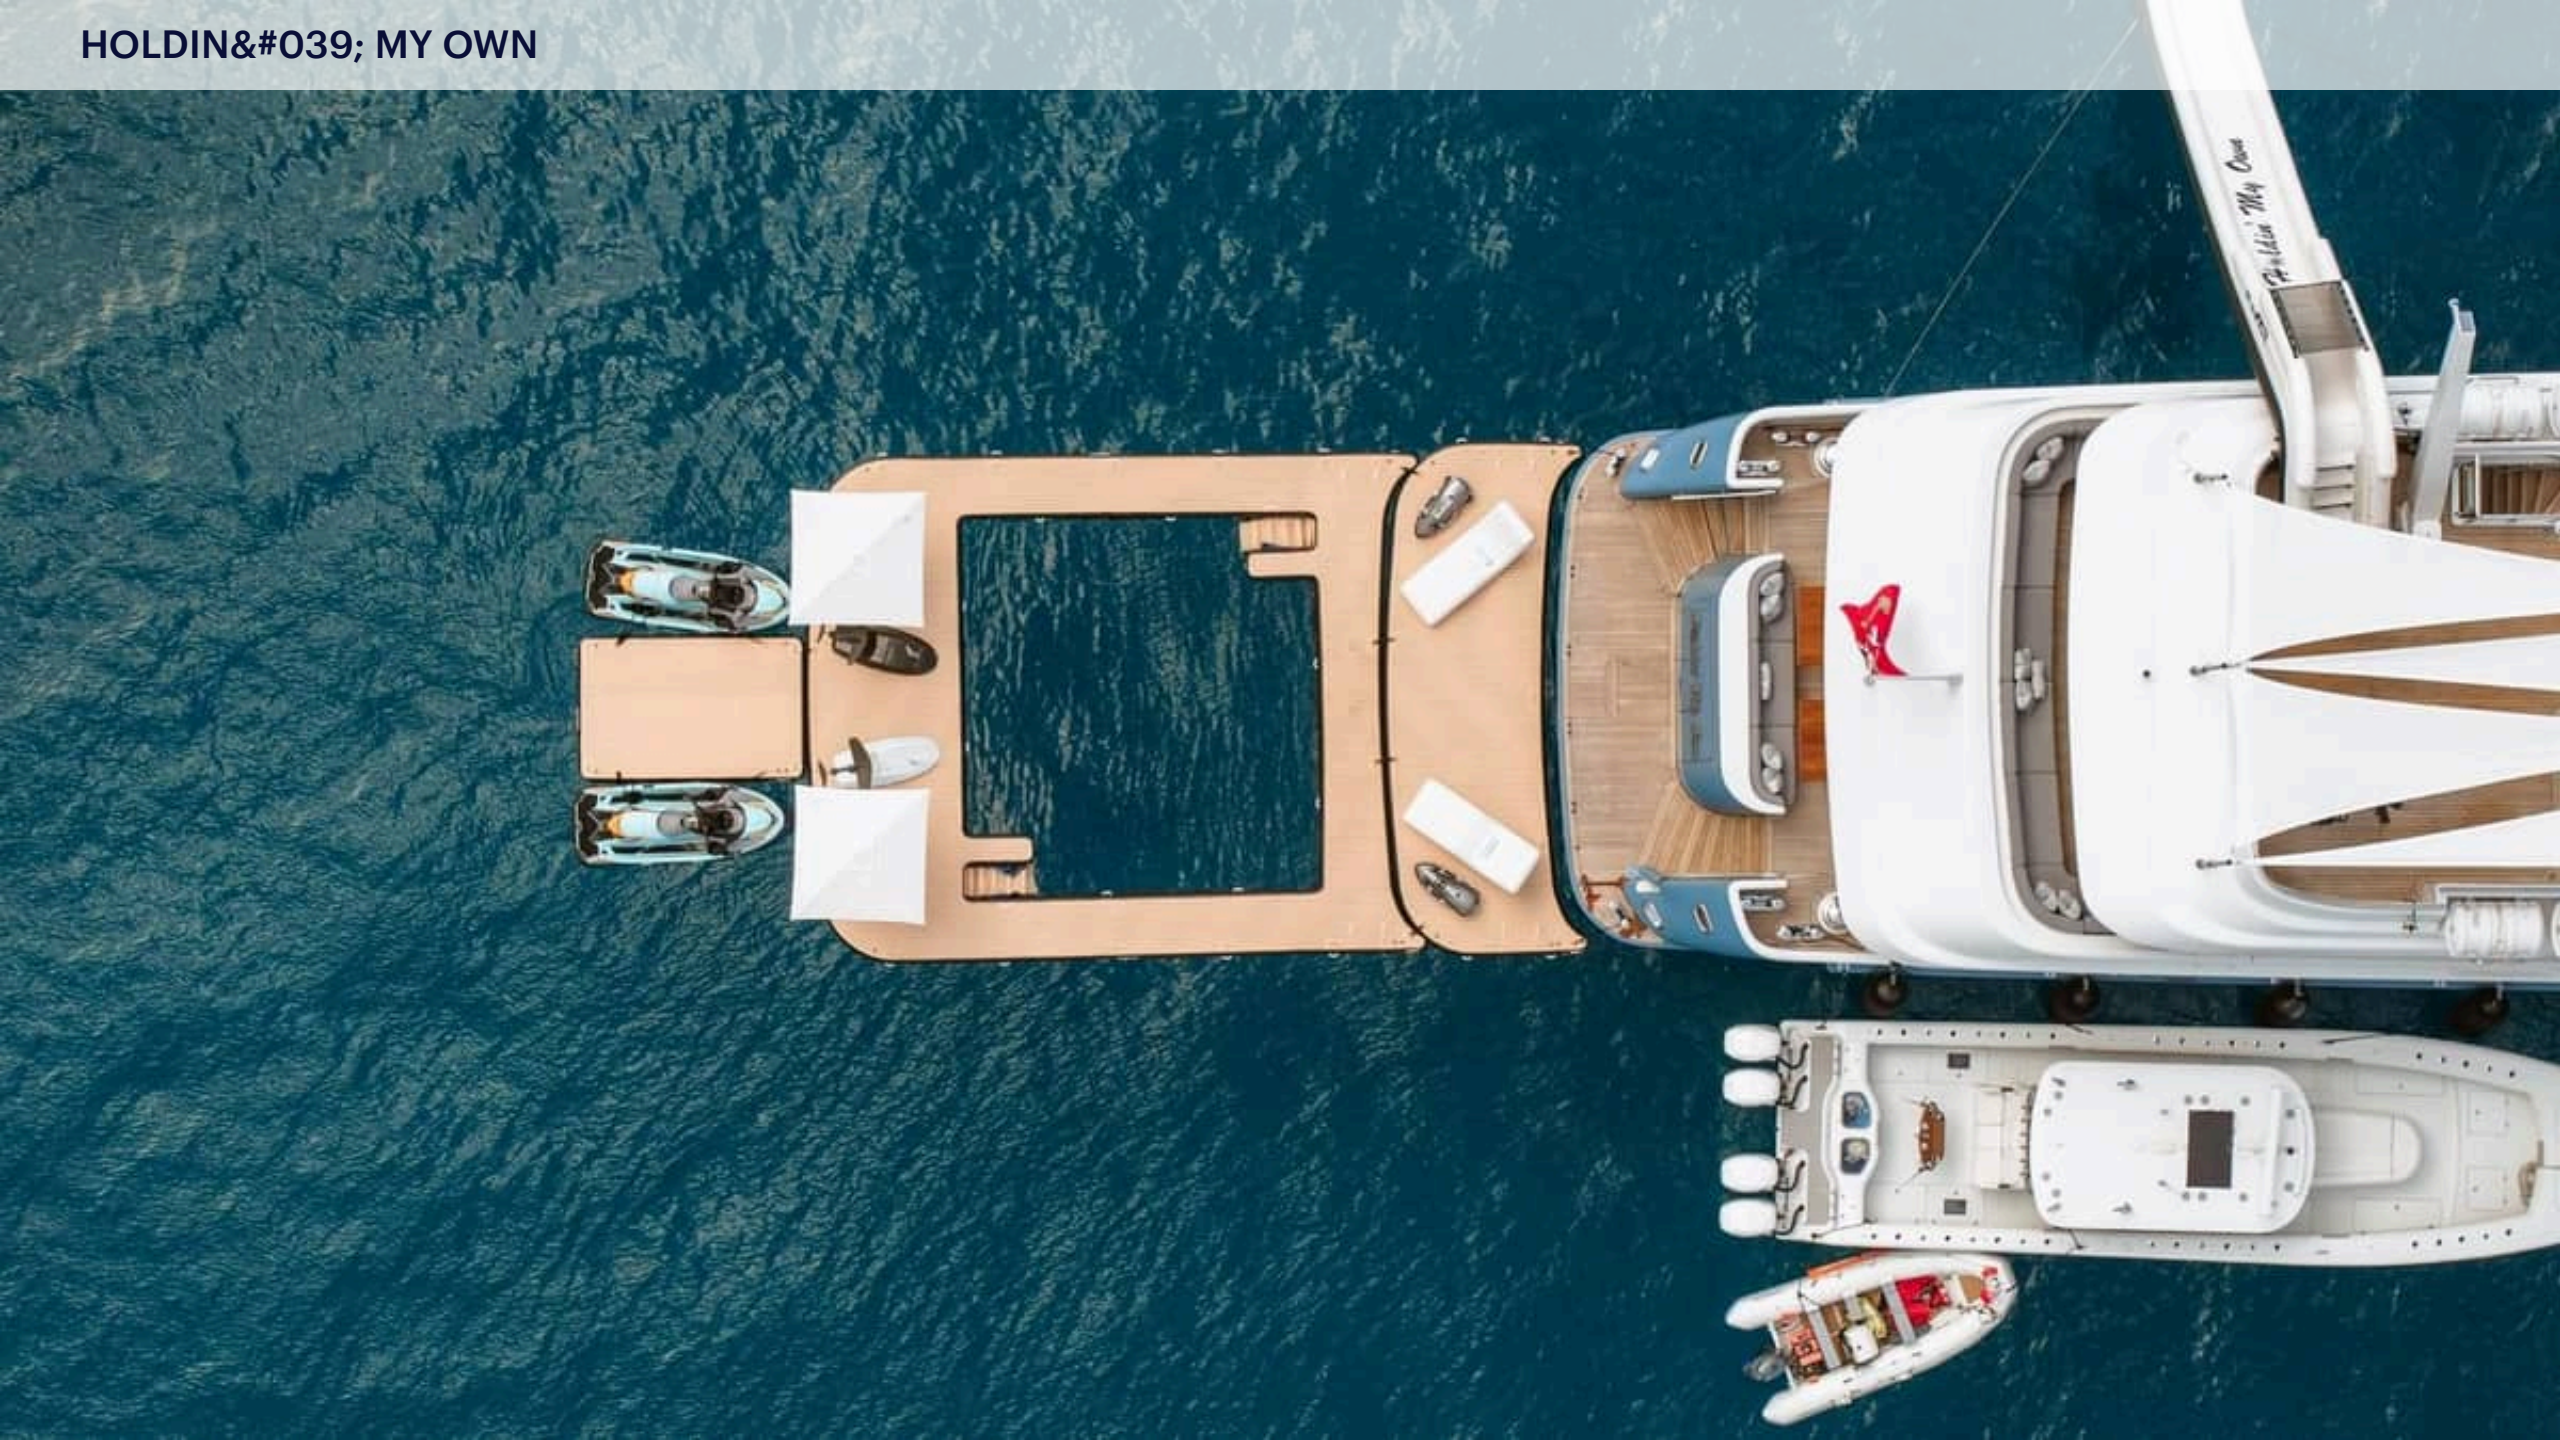

HOLDIN' MY OWN