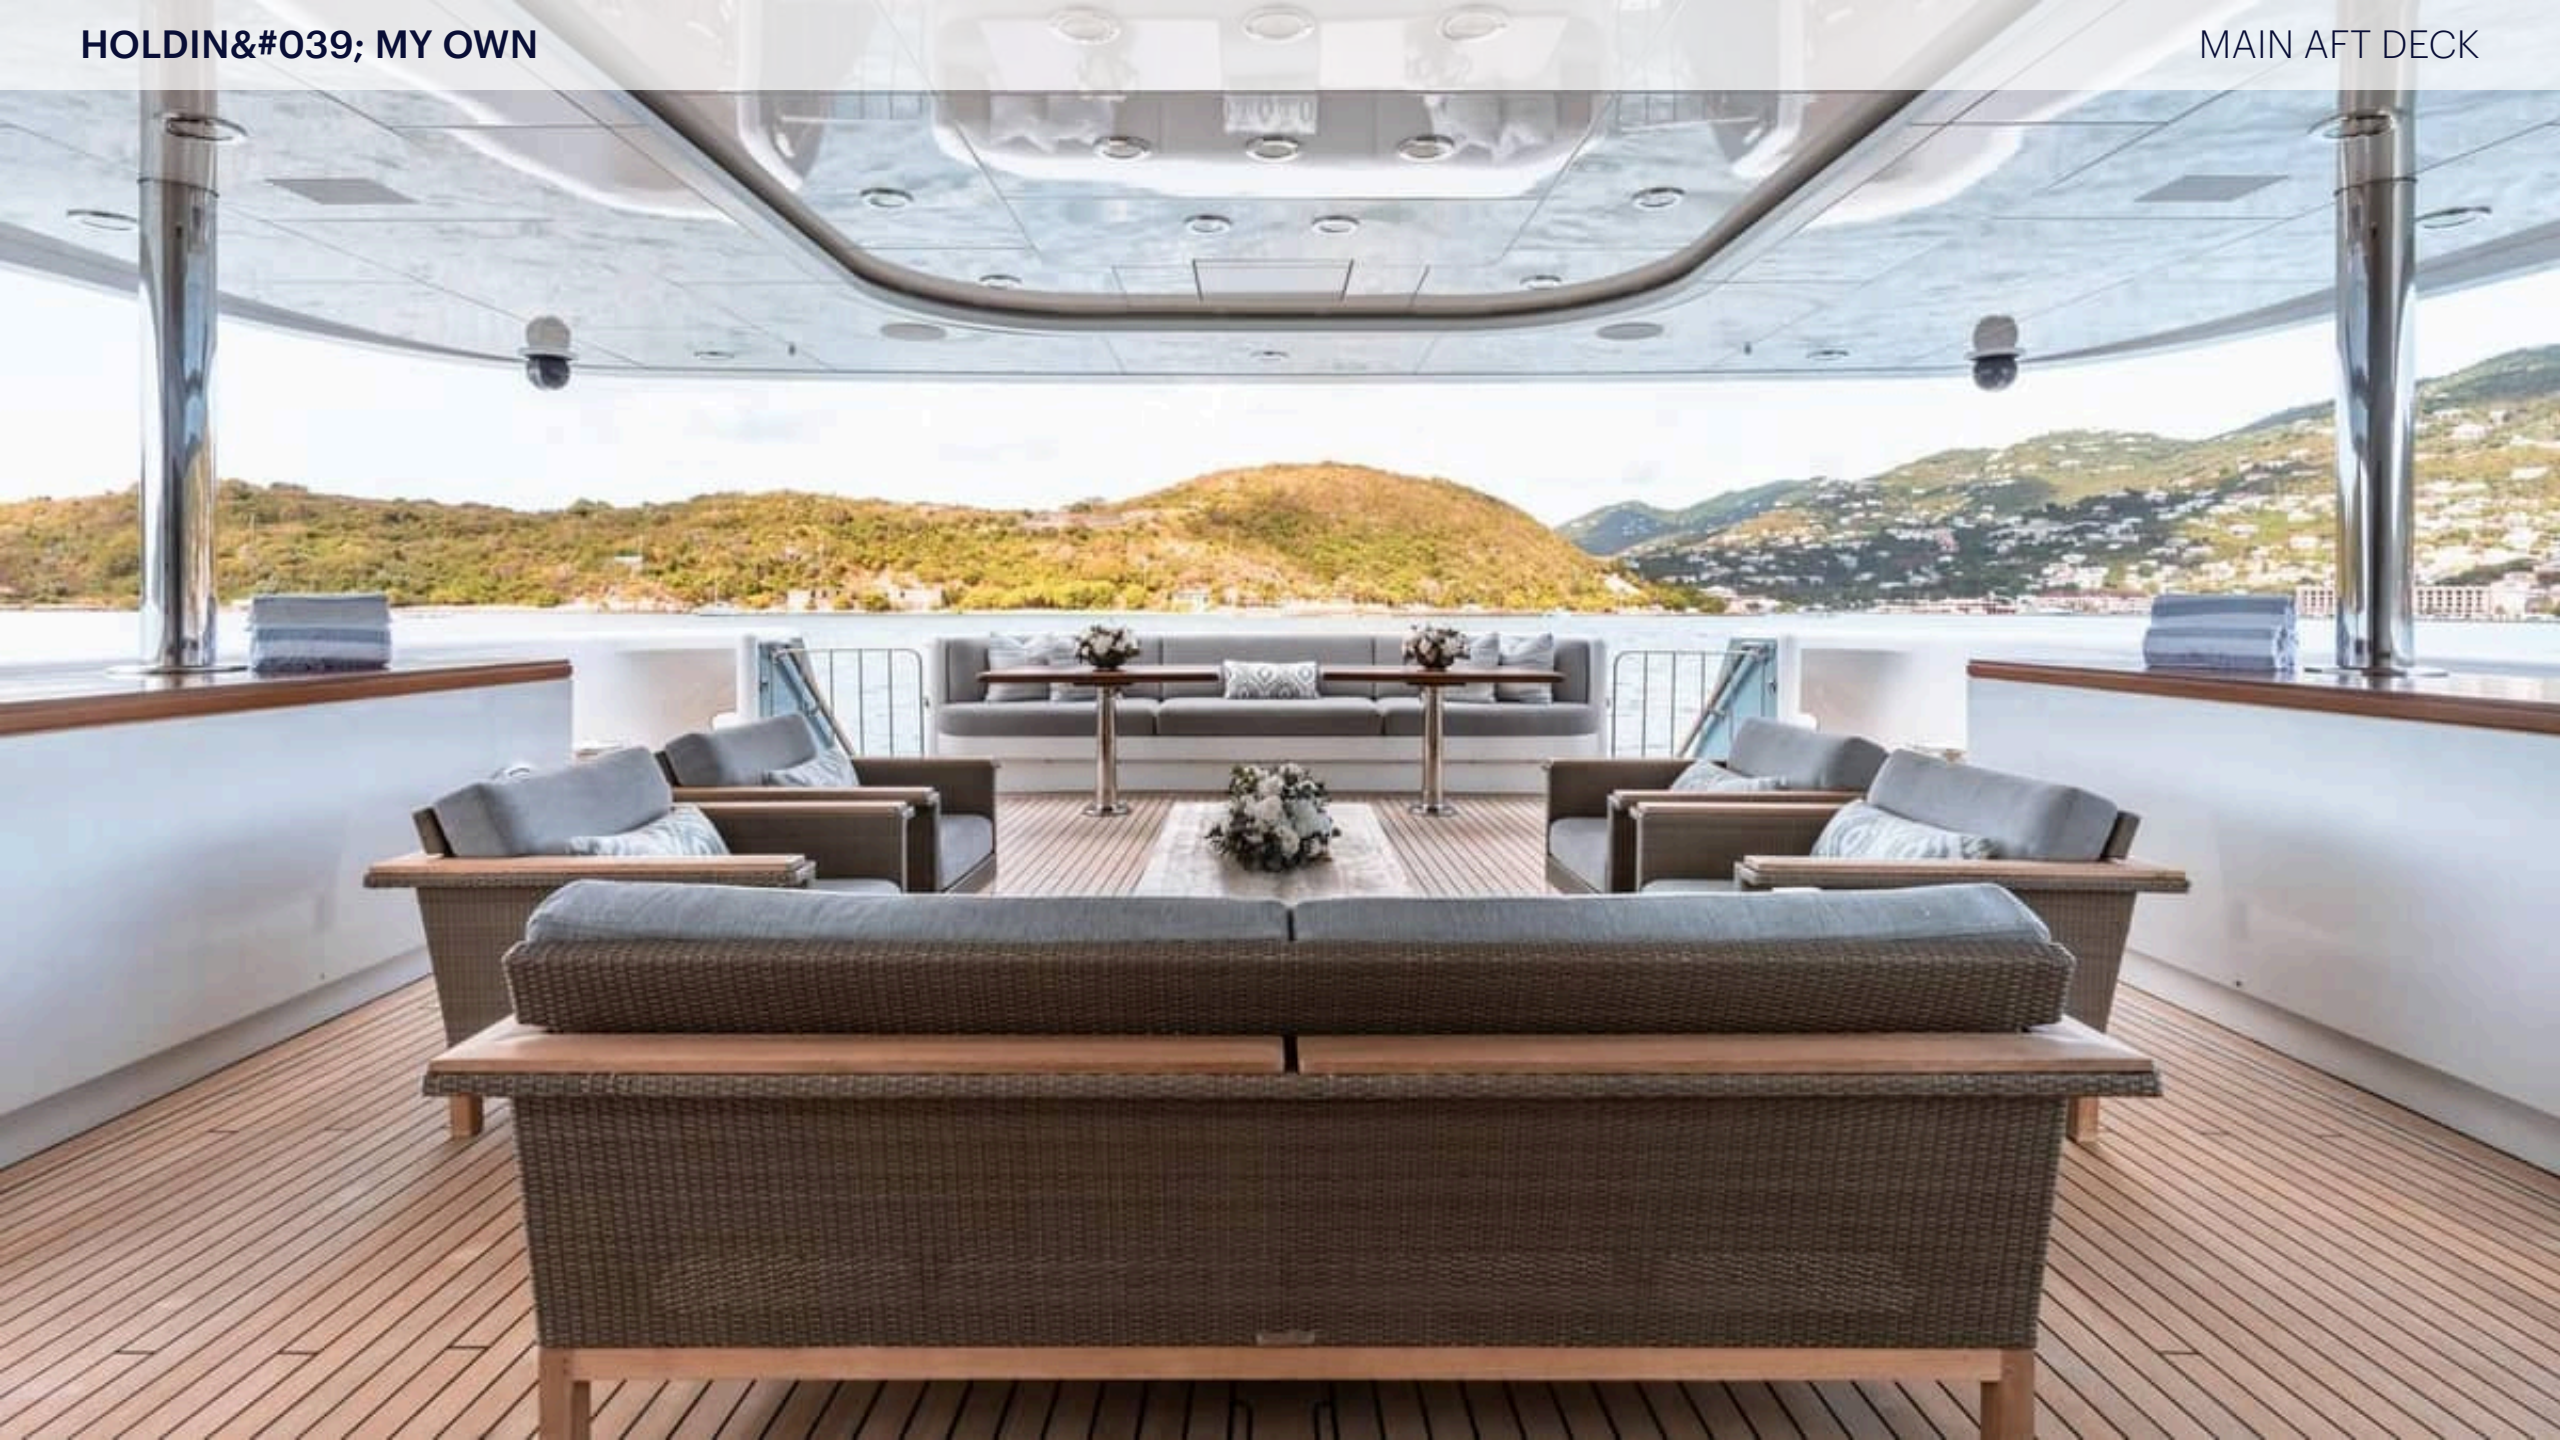

HOLDIN' MY OWN

MAIN AFT DECK