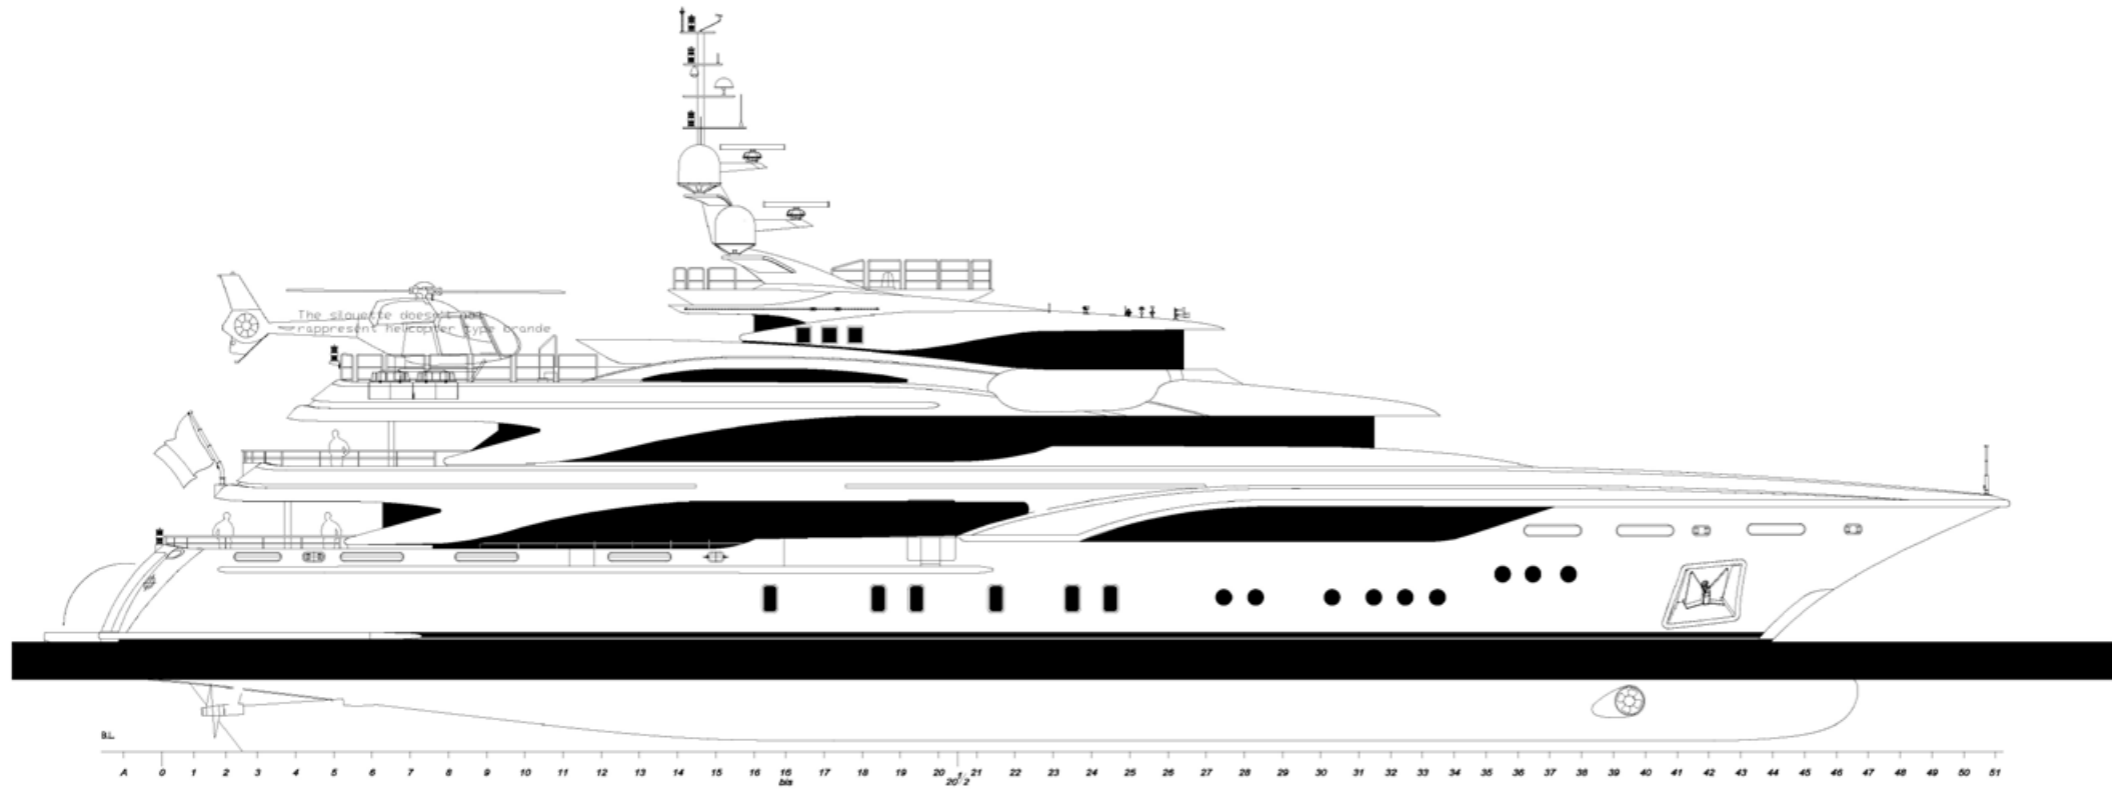

EXPERT'S VIEW

"A seasoned, safe and comfortable world traveller with proven cruising capability. FORMOSA boasts a private Owner's deck as well as two VIP suites conveniently positioned on the main deck, two double guest suites and one twin cabin, all connected by an elevator. Exceptionally spacious with fresh, modern and sophisticated design elements throughout, she features a stunning interior design by SINOT."

TIWAL INFLATABLE SAILING BOAT

DIVE MASTER

3X SEABOB

NEW TOYS 2022:

EFOIL LIFT3 (30 MPH), JUNGLE JOE, INFLATABLE PADDLE BOARD, WINDSURF GEAR (WINDSURF/FOIL), WINGFOIL-INFLATABLE WINGBOARD (AIR BELUGA), WAKE SURF BOARD

YACHT FOR CHARTER | FORMOSA | 60.00M / 196' 10" | GENERAL ARRANGEMENT

Top Deck

Sun Deck

YACHT FOR CHARTER | FORMOSA | 60.00M / 196' 10" | GENERAL ARRANGEMENT

Yachts offered are subject to availability. The particulars are believed to be correct but are not guaranteed and may not be used for contractual purposes. Specification provided for information only.