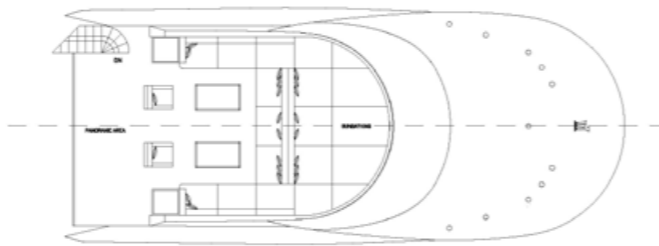

YACHT FOR CHARTER | FORMOSA | 60.00M / 196' 10" | GENERAL ARRANGEMENT

Top Deck

Sun Deck

YACHT FOR CHARTER | FORMOSA | 60.00M / 196' 10" | GENERAL ARRANGEMENT

Yachts offered are subject to availability. The particulars are believed to be correct but are not guaranteed and may not be used for contractual purposes. Specification provided for information only.