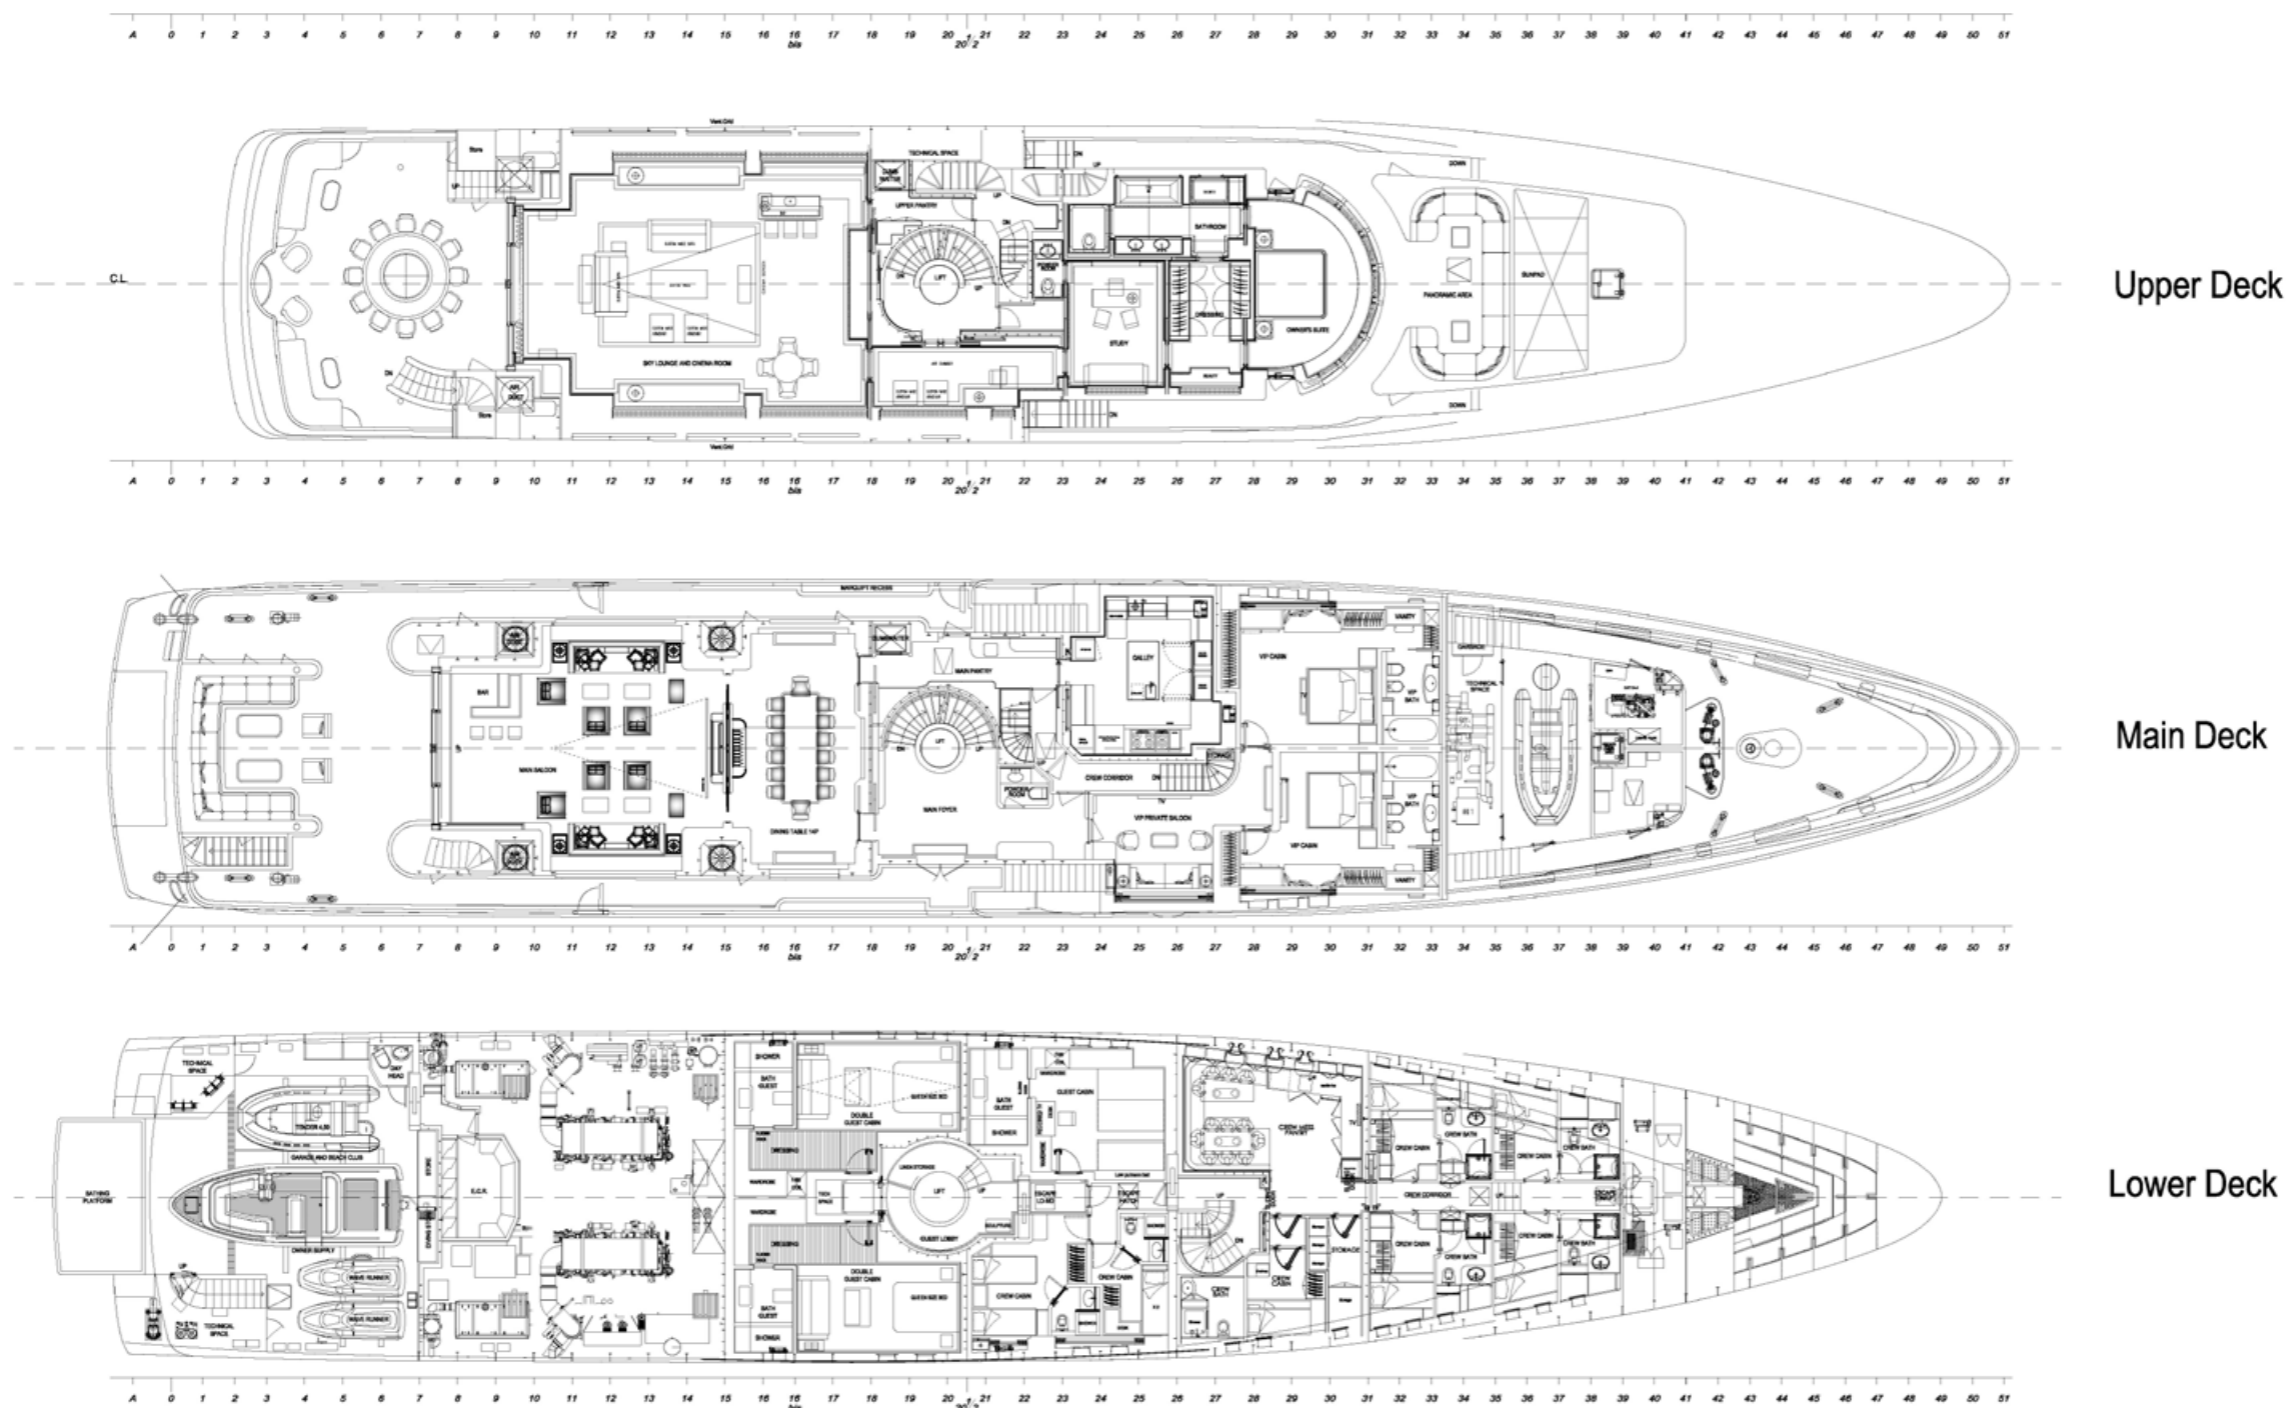

EXPERT'S VIEW

"A seasoned, safe and comfortable world traveller with proven cruising capability. FORMOSA boasts a private Owner's deck as well as two VIP suites conveniently positioned on the main deck, two double guest suites and one twin cabin, all connected by an elevator. Exceptionally spacious with fresh, modern and sophisticated design elements throughout, she features a stunning interior design by SINOT."

YACHT FOR CHARTER | FORMOSA | 60.00M / 196' 10" | GENERAL ARRANGEMENT

Top Deck

Sun Deck

YACHT FOR CHARTER | FORMOSA | 60.00M / 196' 10" | GENERAL ARRANGEMENT

Yachts offered are subject to availability. The particulars are believed to be correct but are not guaranteed and may not be used for contractual purposes. Specification provided for information only.