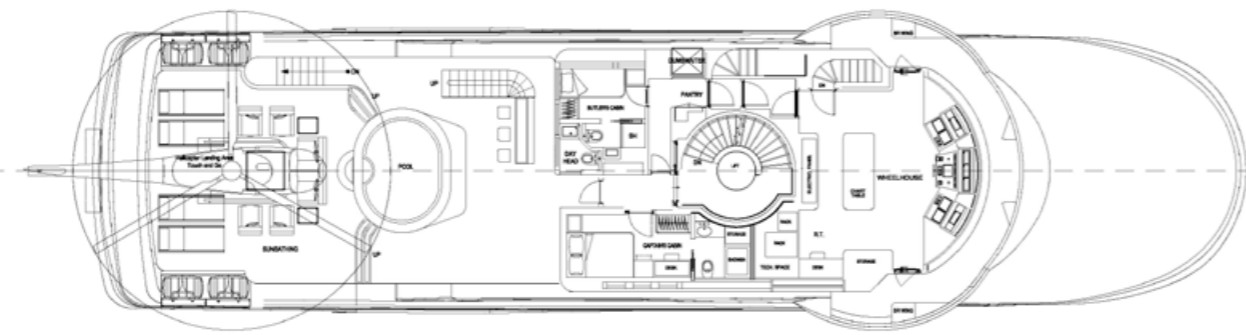

TIWAL INFLATABLE SAILING BOAT

DIVE MASTER

3X SEABOB

NEW TOYS 2022:

EFOIL LIFT3 (30 MPH), JUNGLE JOE, INFLATABLE PADDLE BOARD, WINDSURF GEAR (WINDSURF/FOIL), WINGFOIL-INFLATABLE WINGBOARD (AIR BELUGA), WAKE SURF BOARD

YACHT FOR CHARTER | FORMOSA | 60.00M / 196' 10" | GENERAL ARRANGEMENT

Top Deck

Sun Deck

YACHT FOR CHARTER | FORMOSA | 60.00M / 196' 10" | GENERAL ARRANGEMENT

Yachts offered are subject to availability. The particulars are believed to be correct but are not guaranteed and may not be used for contractual purposes. Specification provided for information only.