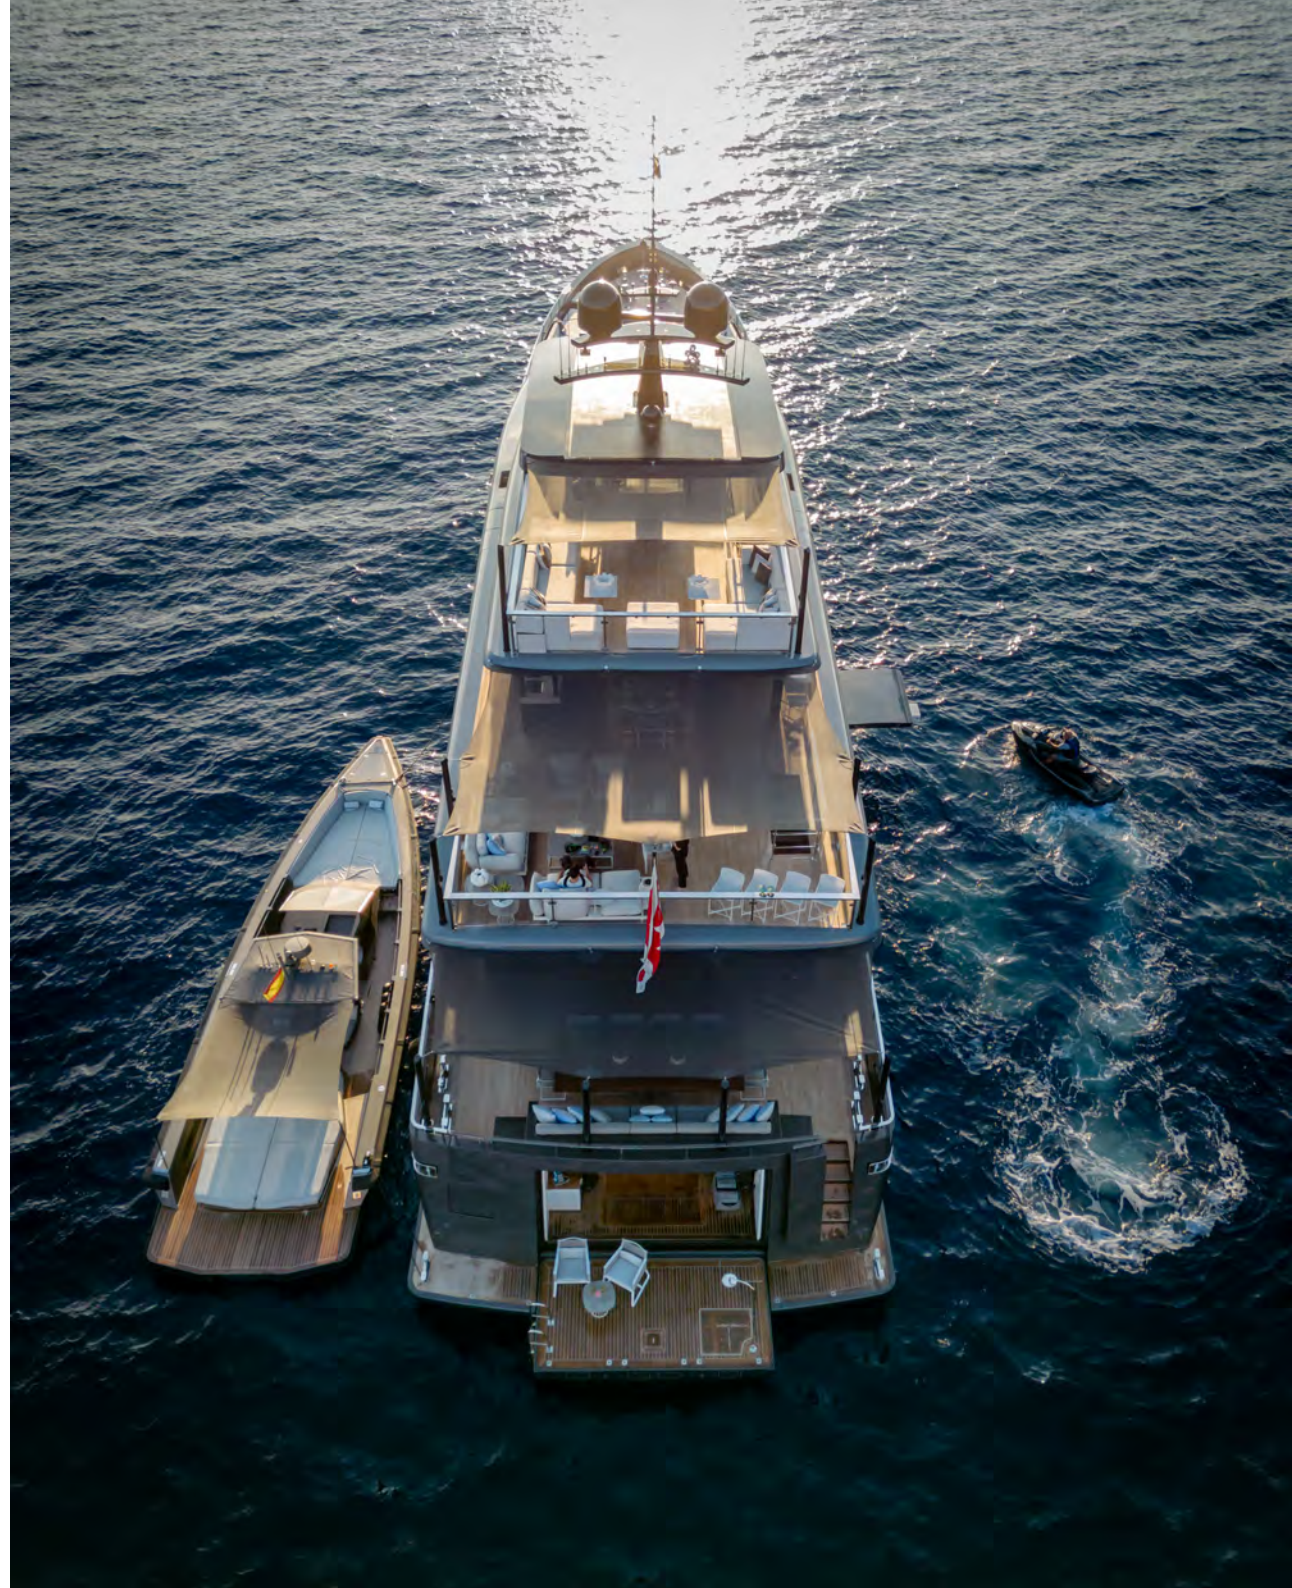

TENDERS & TOYS

A Standout Superyacht

Wally tender 45ft from 2009 (2x Mercury 319 CV each, Kohler generator, Matrix light system)

Bombard 4,3m Crew Tender with 40CV Mercury outboard

1x Yamaha SuperJet Jetski

1x Seadoo GTX 230 Jetski

1x Saadoo Spark Jetski

1x Radinn Surfboard

1x Awake board

2x Flite boards

2x Seabob F5S

Tender fuel station in garage