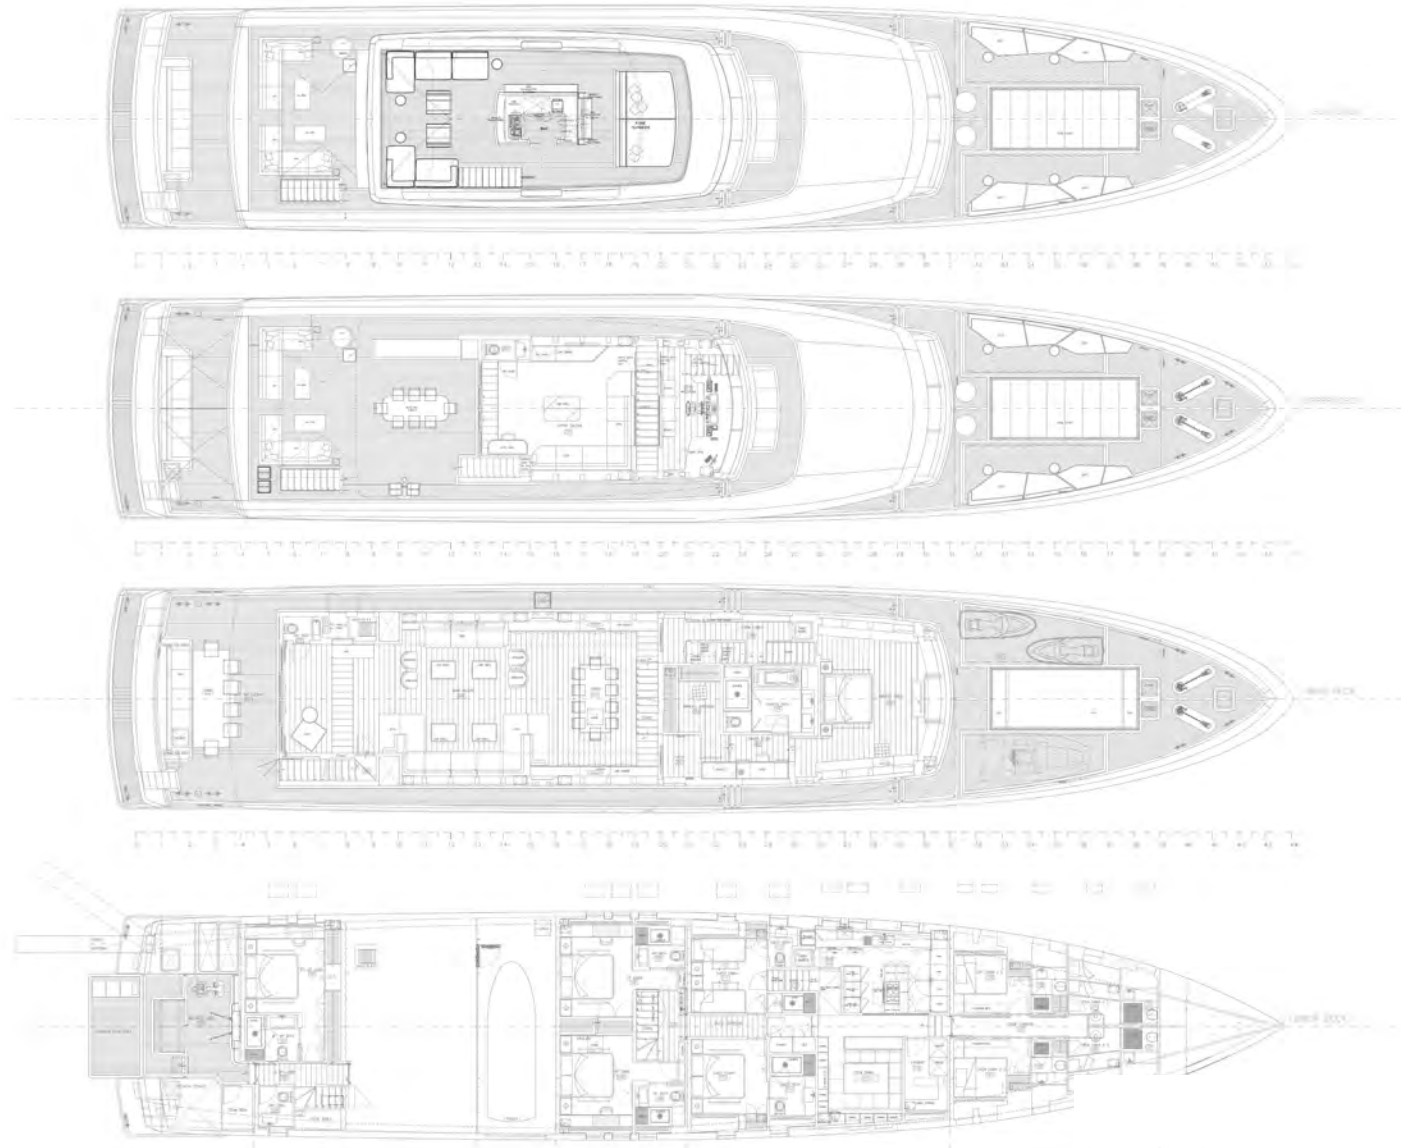

GENERAL ARRANGEMENT