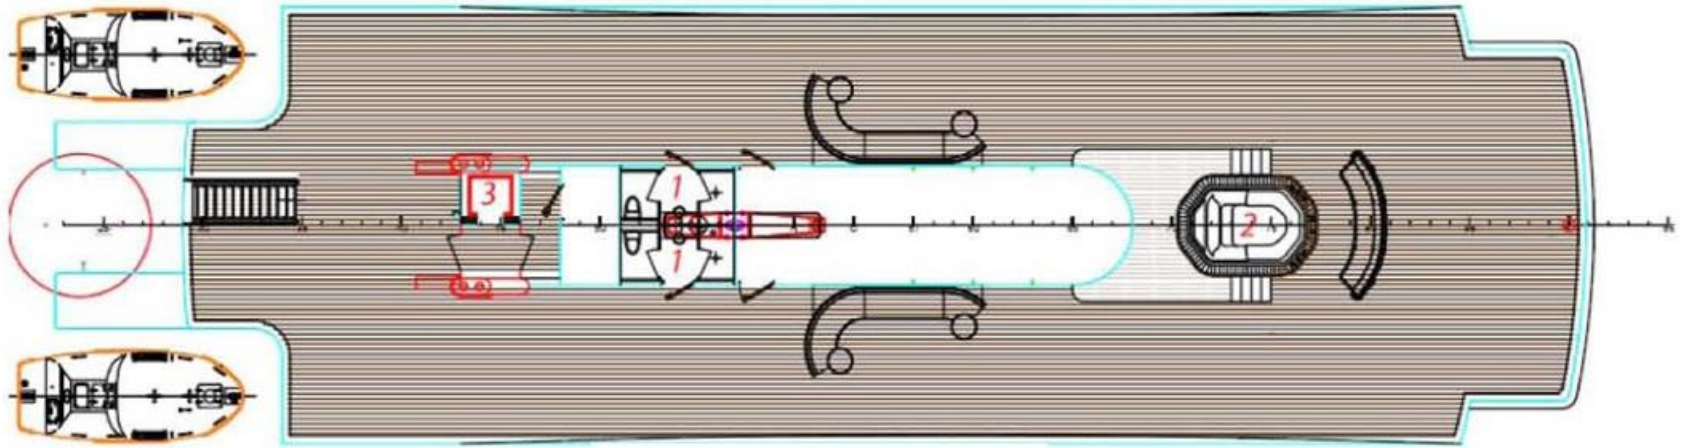

MY ELEGANT 007 | TOP DECK

MY ELEGANT 007 | TOP DECK

MY ELEGANT 007 | YACHT

SUN DECK

SUN DECK

- 1. W.C. & SHOWERS
- 2. JACUZZI
- 3. LIFT

BRIDGE DECK

- 1. DIAMOND
- 2. OWNER'S SALOON
- 3. BUSINESS CENTER
- 4. LIFT
- 5. WHEEL HOUSE

M/Y ELEGANT 007 | SPECIFICATIONS

Length	75.50 m / 237'10"
Beam	12.00 m / 39'4"
Draft	3.45 m / 11'4"
Year Built / Refit	2005 / 2017
Builder	Lambda Shipyard
No. Of Cabins	15
No. of Guests	30
Cabin Configuration	15 Double (2 convertible)
Crew	33