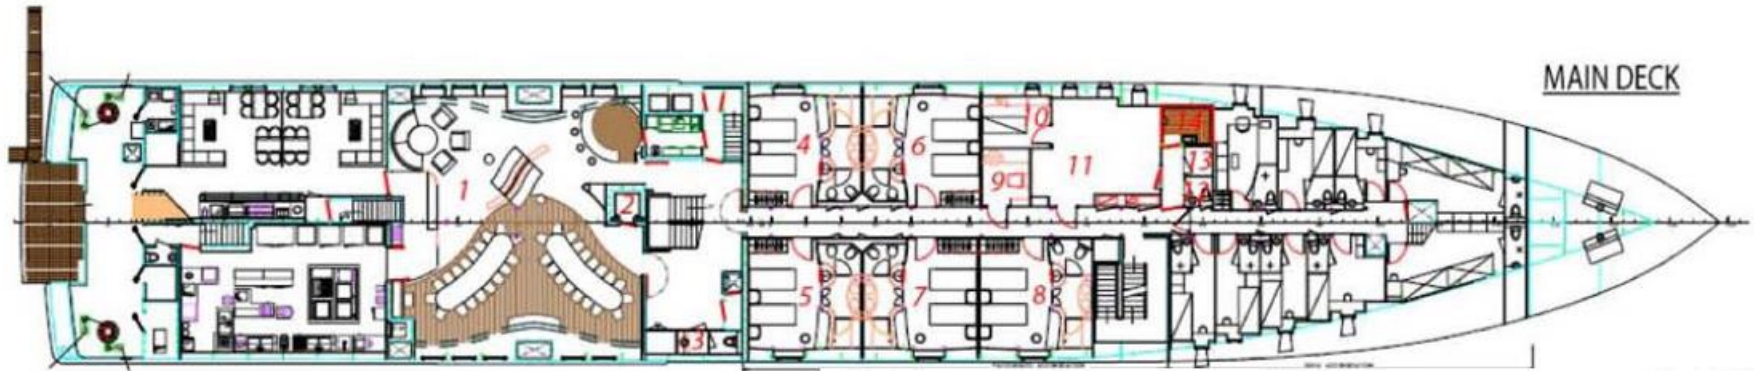

MY ELEGANT 007 | TOP DECK

MY ELEGANT 007 | TOP DECK

MY ELEGANT 007 | YACHT

SUN DECK

SUN DECK

- 1. W.C. & SHOWERS
- 2. JACUZZI
- 3. LIFT

BRIDGE DECK

- 1. DIAMOND
- 2. OWNER'S SALOON
- 3. BUSINESS CENTER
- 4. LIFT
- 5. WHEEL HOUSE

MAIN DECK

MAIN DECK

- | | | | | | |
|----------------|----------|----------|------------|------------------|------------|
| 1. DINING ROOM | 6. PEARL | 11. GYM | 3. W.C. | 8. GARNET | 13. SHOWER |
| 2. LIFT | 7. AMBER | 12. W.C. | 4. CITRINE | 9. BEAUTY SALOON | 14. SAUNA |
| | | | 5. OPAL | 10. MASSAGE ROOM | |

M/Y ELEGANT 007 | SPECIFICATIONS

Length	75.50 m / 237'10"
Beam	12.00 m / 39'4"
Draft	3.45 m / 11'4"
Year Built / Refit	2005 / 2017
Builder	Lambda Shipyard
No. Of Cabins	15
No. of Guests	30
Cabin Configuration	15 Double (2 convertible)
Crew	33

M/Y ELEGANT 007 | KEY FEATURES

- Expansive 250 m2 sun deck
- 12 person spa pool
- Accommodation for 30 guests in 15 cabins
- Up to 150 guests dockside
- Massage and beauty salons
- Fully equipped Gymnasium
- Sauna
- On board business centre
- Lift serving all decks