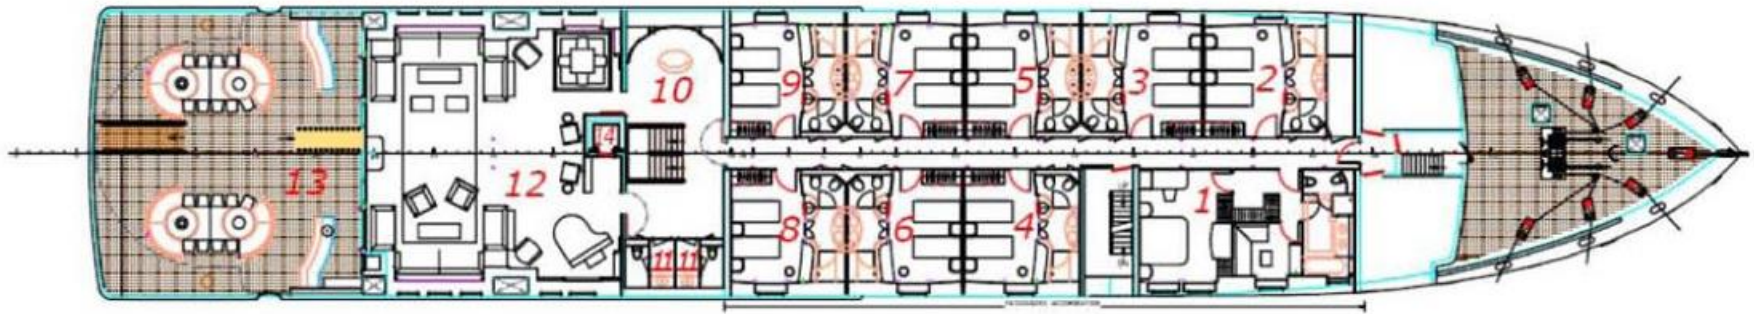

SALOON DECK

SALOON DECK

1. RUBY	6. CORAL	11. W.C.
2. LAPIS	7. AQUA MARINE	12. MAIN SALOON
3. TURQUOISE	8. SAPPHIRE	13. AFT SALOON DECK
4. TOPAZ	9. EMERALD	14. LIFT
5. AMETHYST	10. RECEPTION