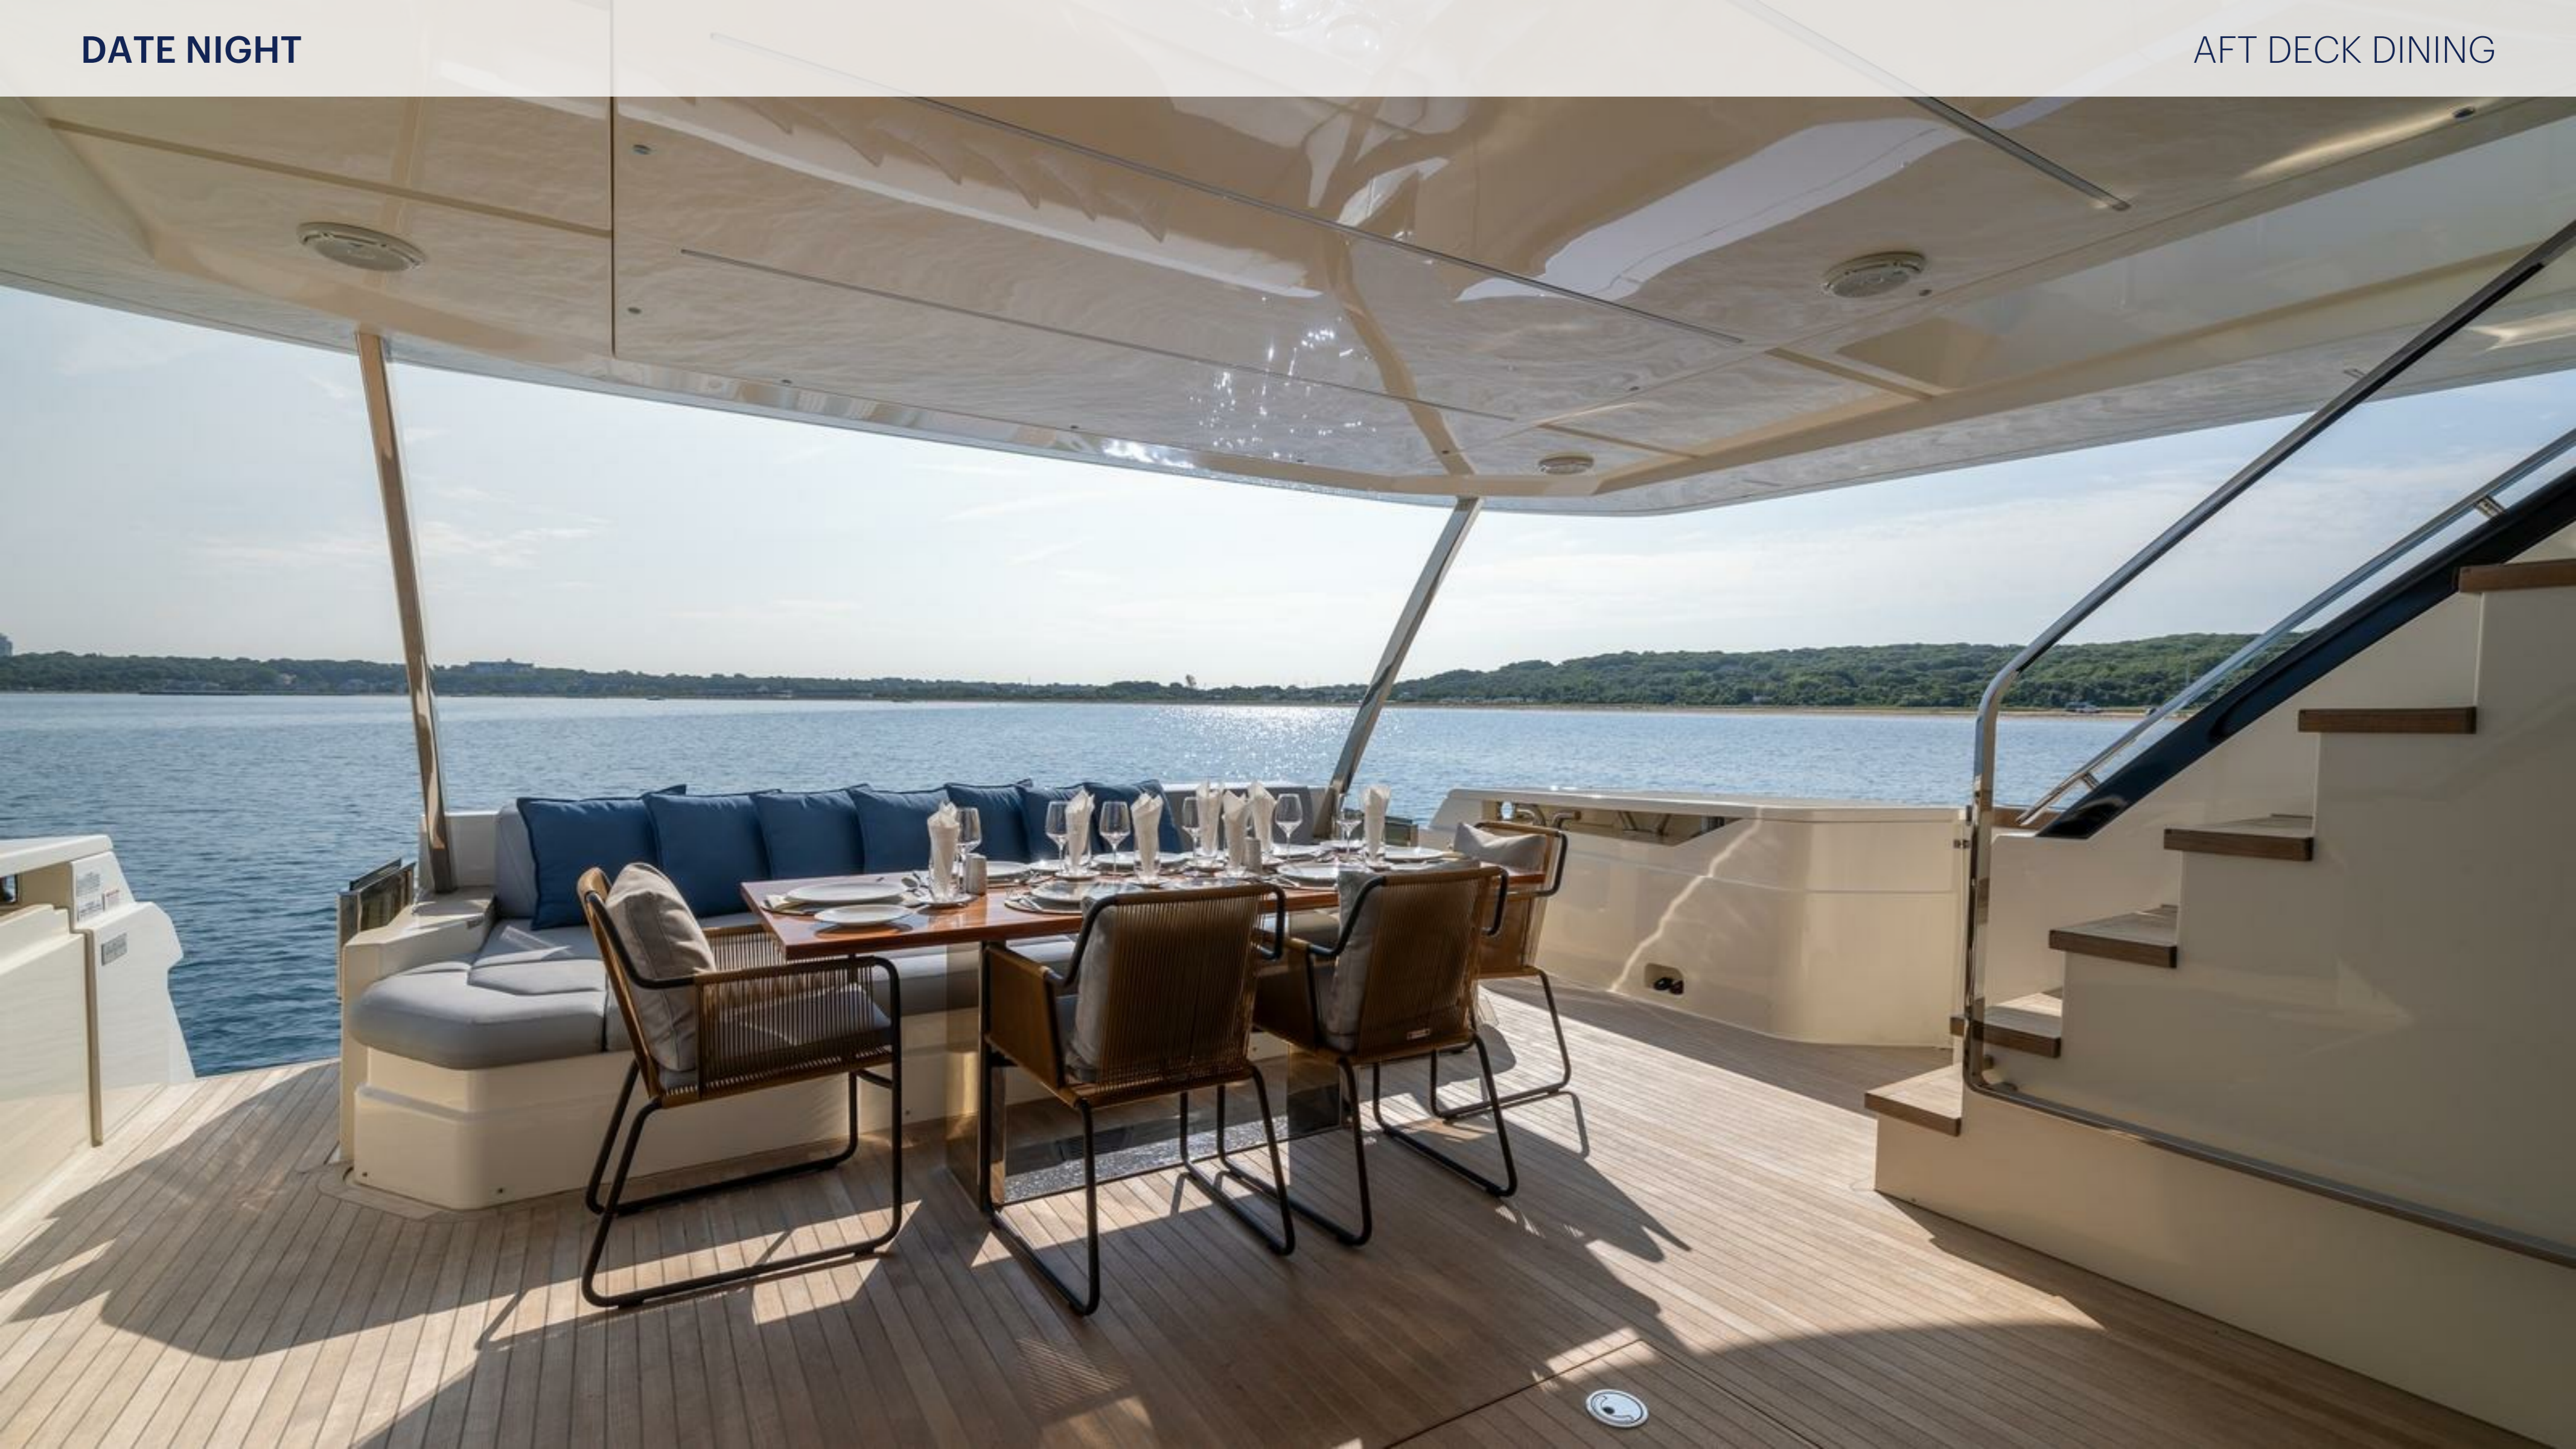

DATE NIGHT

AFT DECK DINING