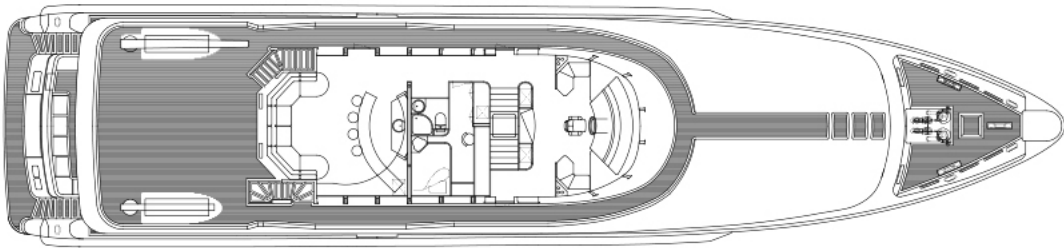

Rijeka

PROFILE

SUN DECK

BRIDGE DECK

MAIN DECK

LOWER DECK

SPECIFICATIONS

Length (m/ft):	40.00 / 131'3"
Beam (m/ft):	8.48 / 27'10"
Draft (m/ft):	2.00 / 6'7"
Year Built:	1993
Year Refit:	2016
Builder:	Heesen
WiFi:	Yes
Deck Jacuzzi:	Yes
Air conditioning:	Yes
Stabilisers underway:	Yes
Number of Cabins:	5
Maximum guests sleeping:	10
Cabin Configuration:	1 Master, 2 double, 2 twin
Total crew:	8