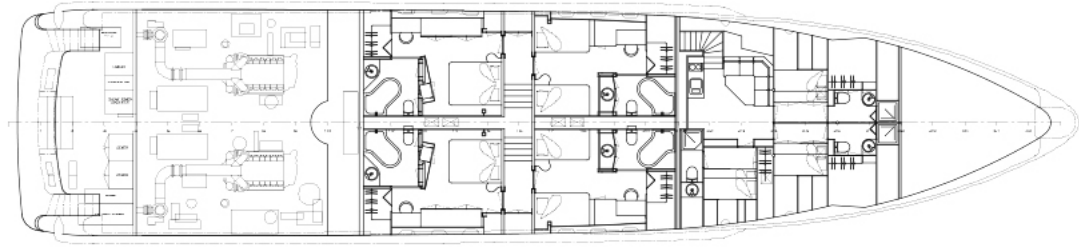

Rijeka

PROFILE

SUN DECK

BRIDGE DECK

MAIN DECK

LOWER DECK

SPECIFICATIONS

Length (m/ft):	40.00 / 131'3"
Beam (m/ft):	8.48 / 27'10"
Draft (m/ft):	2.00 / 6'7"
Year Built:	1993
Year Refit:	2016
Builder:	Heesen
WiFi:	Yes
Deck Jacuzzi:	Yes
Air conditioning:	Yes
Stabilisers underway:	Yes
Number of Cabins:	5
Maximum guests sleeping:	10
Cabin Configuration:	1 Master, 2 double, 2 twin
Total crew:	8