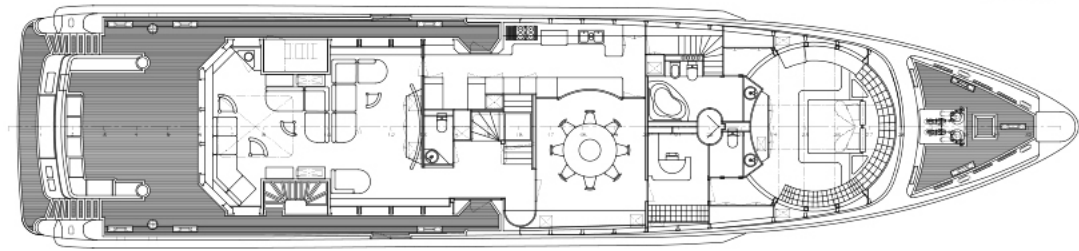

Rijeka

PROFILE

SUN DECK

BRIDGE DECK

MAIN DECK

LOWER DECK

SPECIFICATIONS

Length (m/ft):	40.00 / 131'3"
Beam (m/ft):	8.48 / 27'10"
Draft (m/ft):	2.00 / 6'7"
Year Built:	1993
Year Refit:	2016
Builder:	Heesen
WiFi:	Yes
Deck Jacuzzi:	Yes
Air conditioning:	Yes
Stabilisers underway:	Yes
Number of Cabins:	5
Maximum guests sleeping:	10
Cabin Configuration:	1 Master, 2 double, 2 twin
Total crew:	8