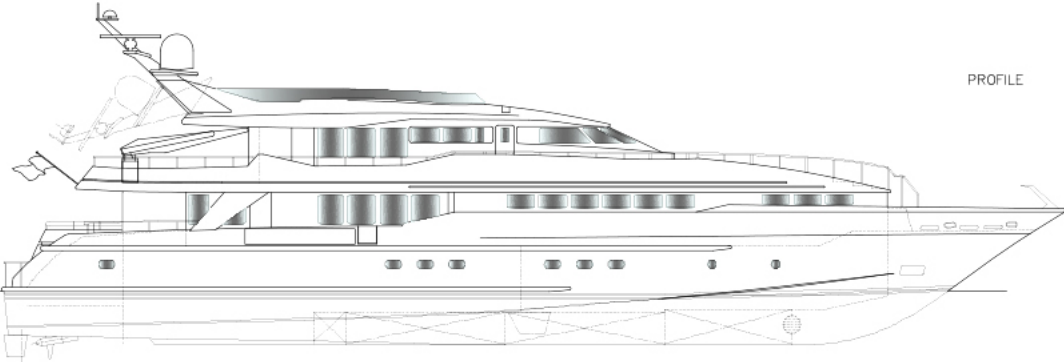

BRAZIL

Brazil
Brazil
Brazil
Brazil

Garuda

Bijepan

WAKE
WAKE
WAKE

Bechar 4

TUBES

Brazil

Rijeka

PROFILE

SUN DECK

BRIDGE DECK

MAIN DECK

LOWER DECK

SPECIFICATIONS

Length (m/ft):	40.00 / 131'3"
Beam (m/ft):	8.48 / 27'10"
Draft (m/ft):	2.00 / 6'7"
Year Built:	1993
Year Refit:	2016
Builder:	Heesen
WiFi:	Yes
Deck Jacuzzi:	Yes
Air conditioning:	Yes
Stabilisers underway:	Yes
Number of Cabins:	5
Maximum guests sleeping:	10
Cabin Configuration:	1 Master, 2 double, 2 twin
Total crew:	8