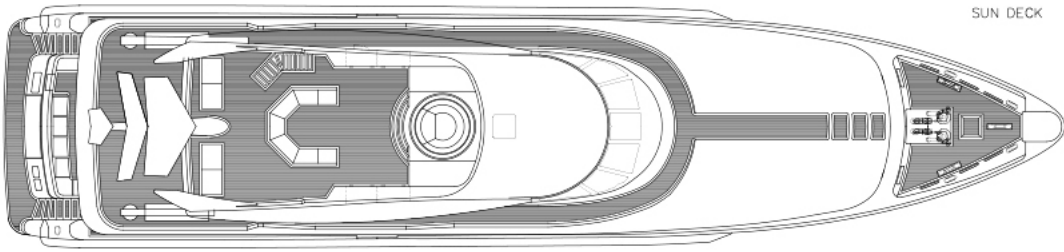

BRAZIL

Brazil
Brazil
Brazil
Brazil

Garuda

Bijepan

WAKE
WAKE
WAKE

Bechar 4

TUBES

Brazil

Rijeka

PROFILE

SUN DECK

BRIDGE DECK

MAIN DECK

LOWER DECK

SPECIFICATIONS

Length (m/ft):	40.00 / 131'3"
Beam (m/ft):	8.48 / 27'10"
Draft (m/ft):	2.00 / 6'7"
Year Built:	1993
Year Refit:	2016
Builder:	Heesen
WiFi:	Yes
Deck Jacuzzi:	Yes
Air conditioning:	Yes
Stabilisers underway:	Yes
Number of Cabins:	5
Maximum guests sleeping:	10
Cabin Configuration:	1 Master, 2 double, 2 twin
Total crew:	8