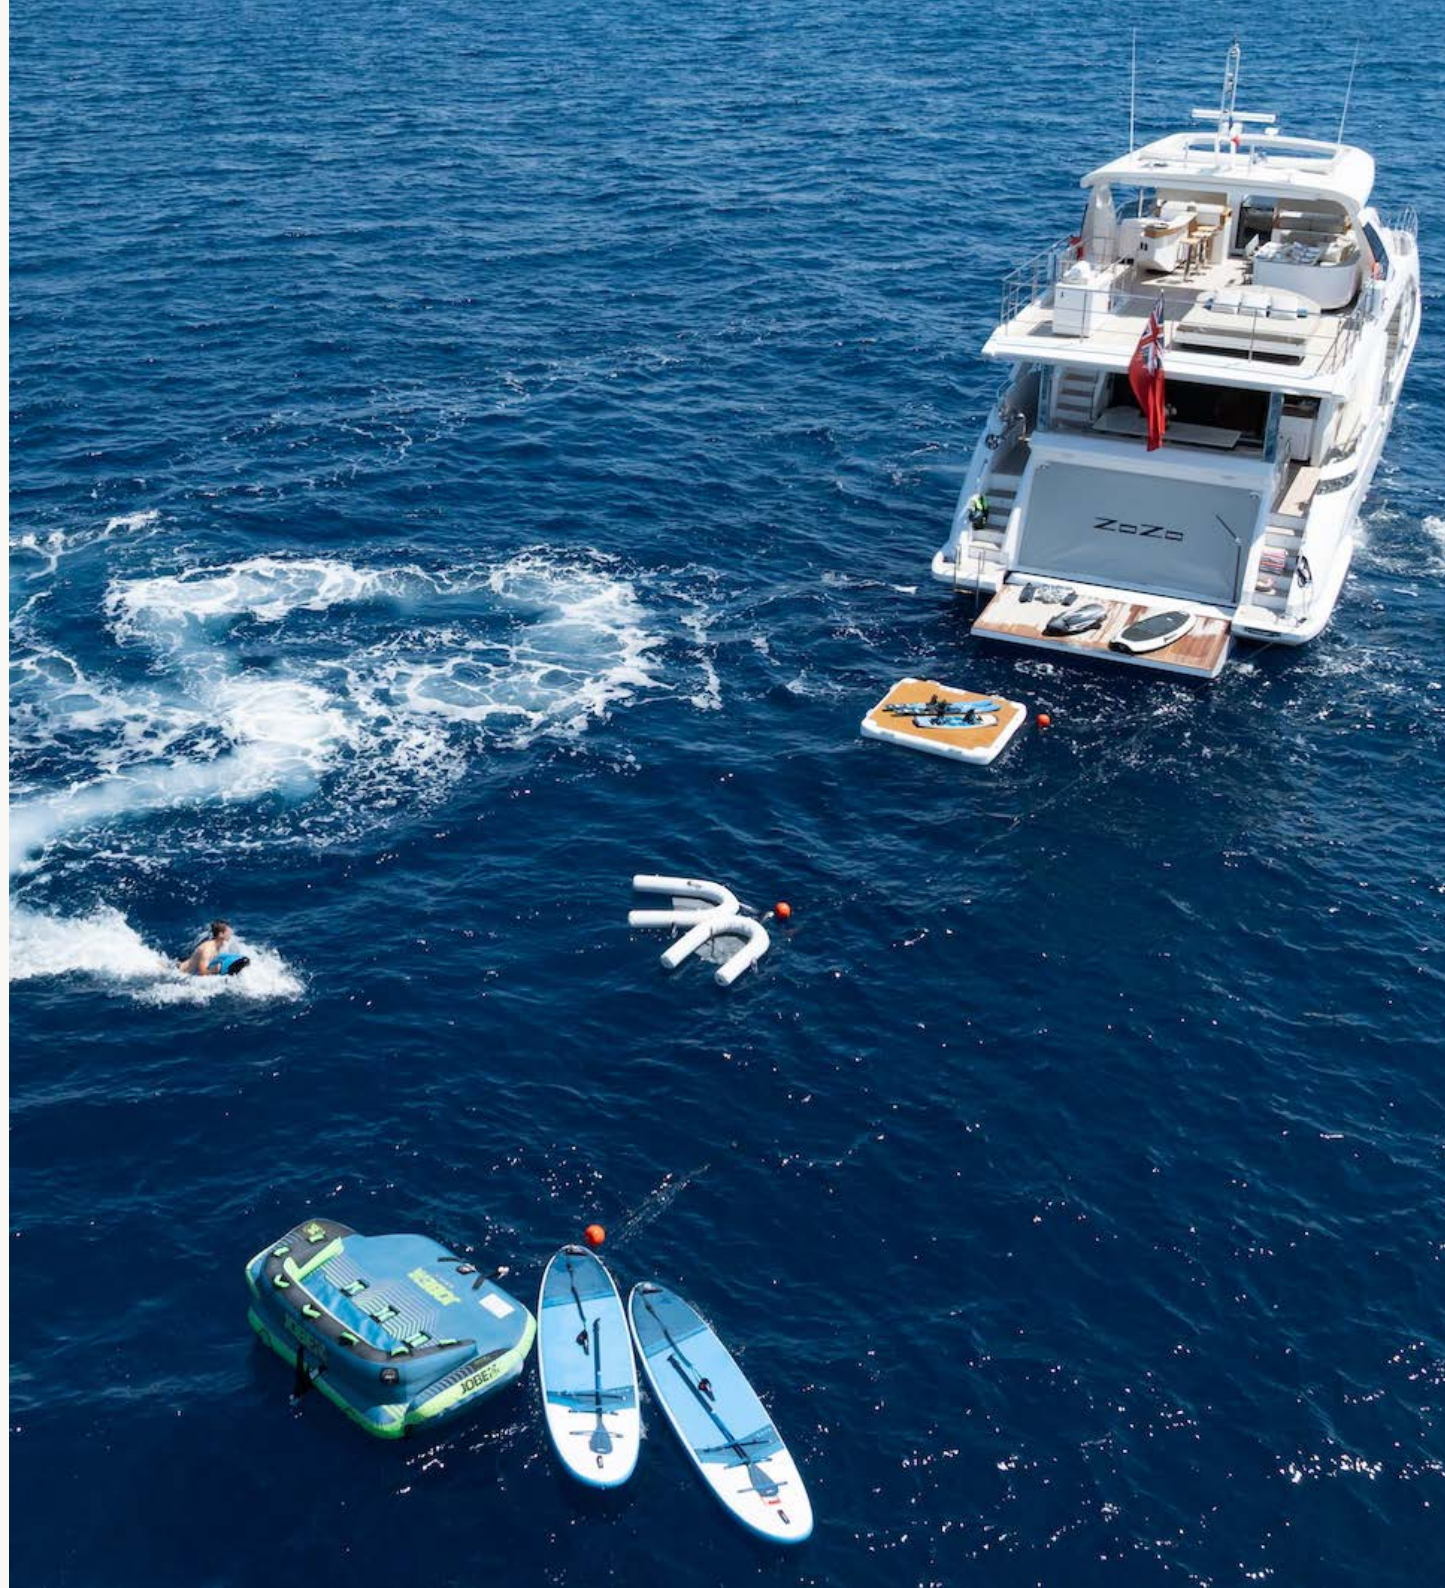

Tenders & Toys

Williams 445 Diesel Jet – Yanmar 4JH4 110hp Diesel (6 pax + driver)

2 x Seabob F5SR

2 x inflatable paddleboards

1 x inflatable 2-person kayak

1 x Fliteboard Series 5 eFoil

1 x Radinn jetboard

1 x inflatable platform (2m x 2m)

1 x Jobe 4-person towable sofa

1 x waterskis

1 x wakeboard

Snorkelling equipment including masks, snorkels & fins

1 x basic fishing equipment

1 x yacht golf set

Gym Equipment

Set of free weights

1 x resistance band

2 x exercise mats

If more gym equipment is required, this can be discussed.

ZOZO