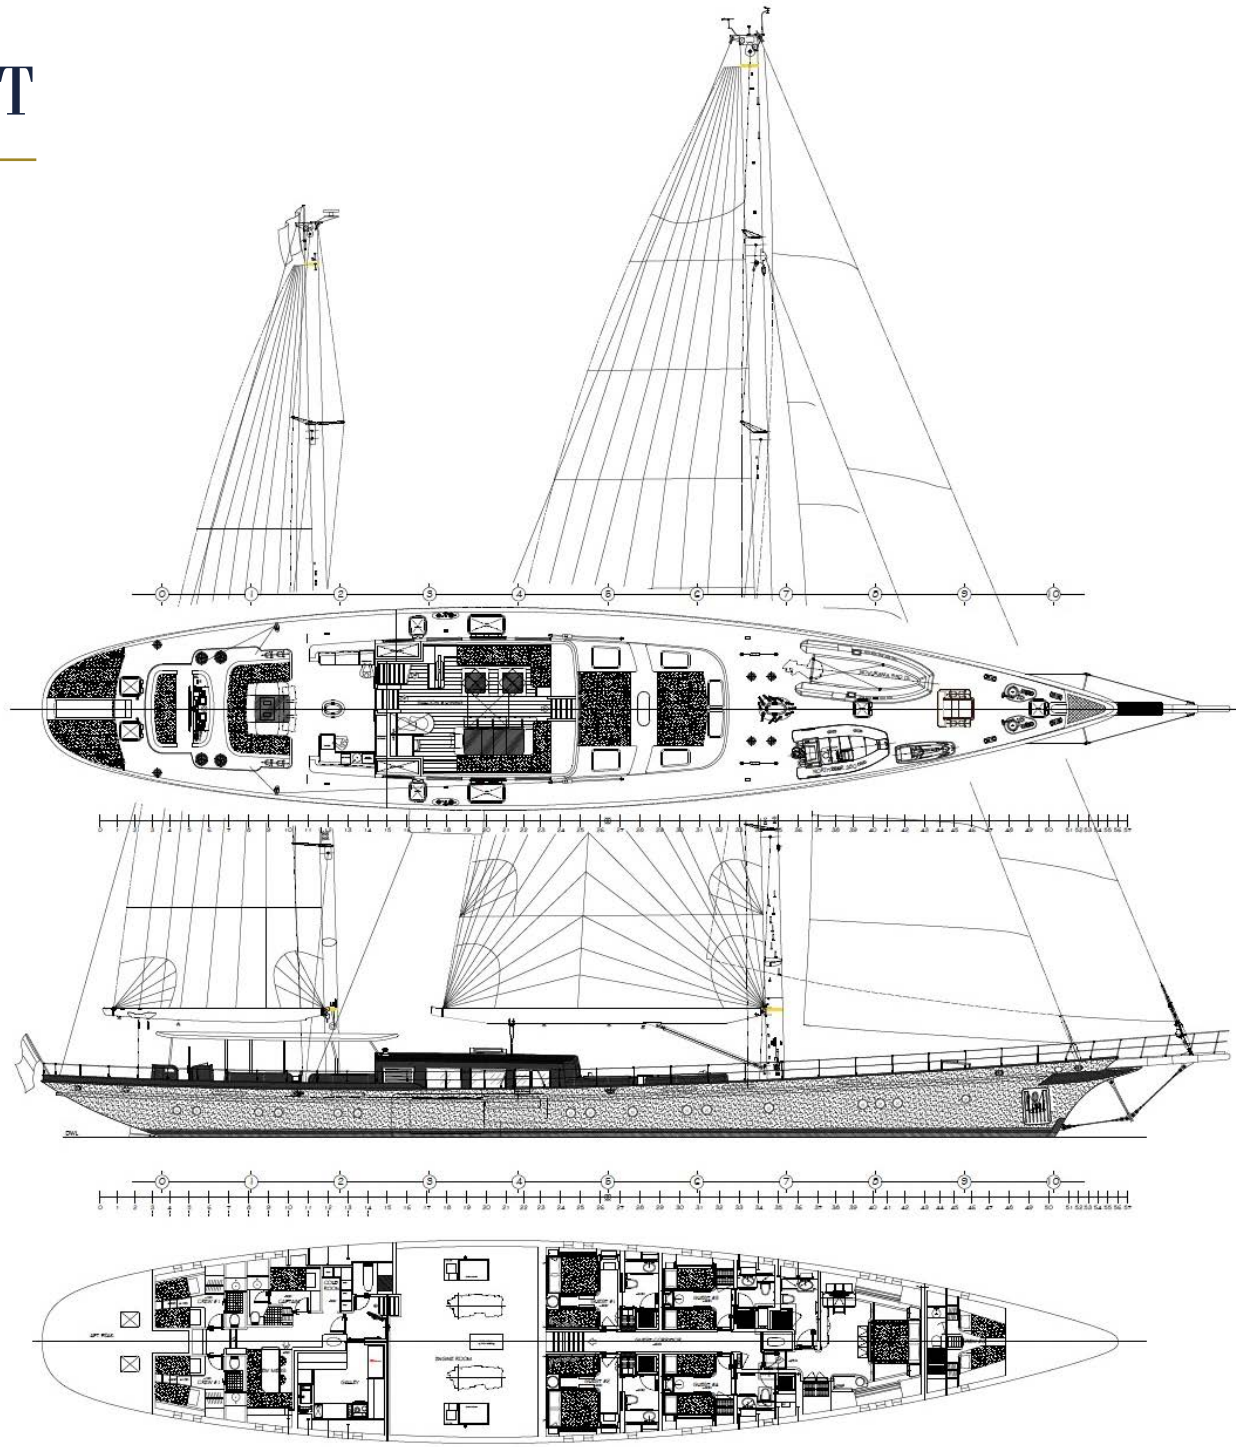

GENERAL ARRANGEMENT