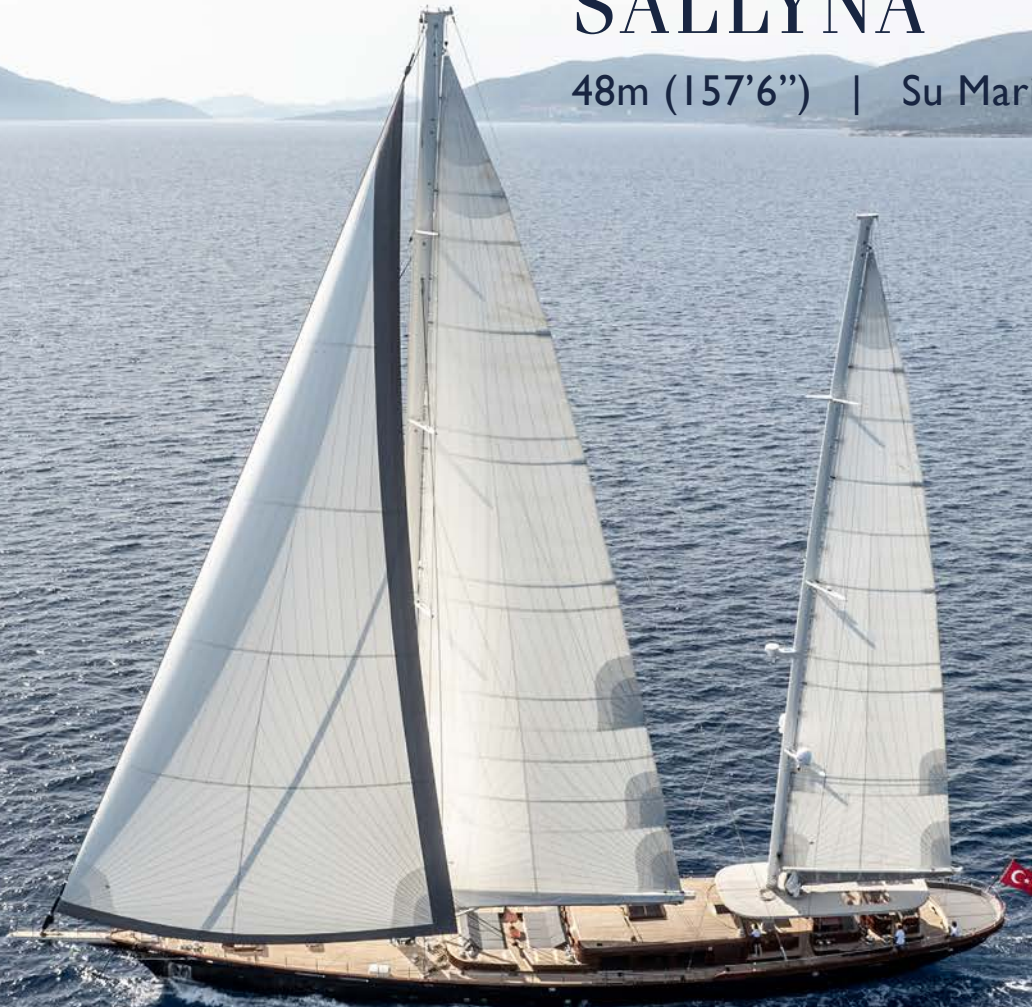

SALLYNA

48m (157'6") | Su Marine | 2023

BUILDER

Su Marine

YEAR

2023

LOA

48m (157'6")

BEAM

8.2m

GROSS TONNAGE

220 GT

GUESTS

12

CREW

8

CRUISING SPEED

10 knots

MAX SPEED

13.5 knots

HULL

Steel

ABOUT SALLYNA

Introducing SALLYNA, the epitome of maritime luxury proudly crafted in Turkey. Born from the renowned Su Marine Yachts in 2023, this majestic 48-meter sailing yacht seamlessly combines Turkish craftsmanship with timeless elegance. From the moment you step aboard, you'll be enveloped in a world of refined luxury and meticulous attention to detail.