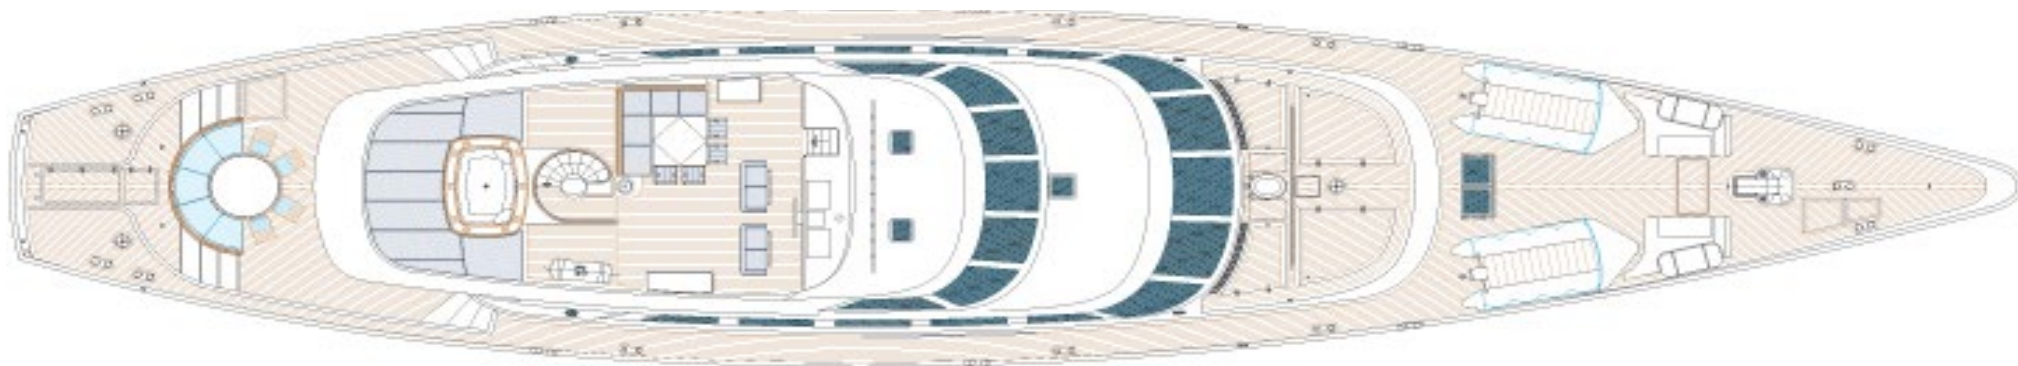

ANTARA 46.00M / 150'11"

SUNDECK

FOR CHARTER

ANTARA 46.00M / 150'11"

SUNDECK JACUZZI

FOR CHARTER

ANTARA 46.00M / 150'11"

SUNDECK JACUZZI

WAKEBOARD

2X INFLATABLE PADDLE BOARDS

MONO SKI AND WATER SKIS
(FOR ADULTS & CHILDREN)

INFLATABLE BANANA & DONUTS

SNORKELING

VARIOUS BOARD GAMES

UNDERWATER CAMERA

The particulars are believed to be correct but are not guaranteed and may not be used for contractual purposes.

FOR CHARTER

ANTARA 46.00M / 150'11"

FOR CHARTER

ANTARA 46.00M / 150'11"