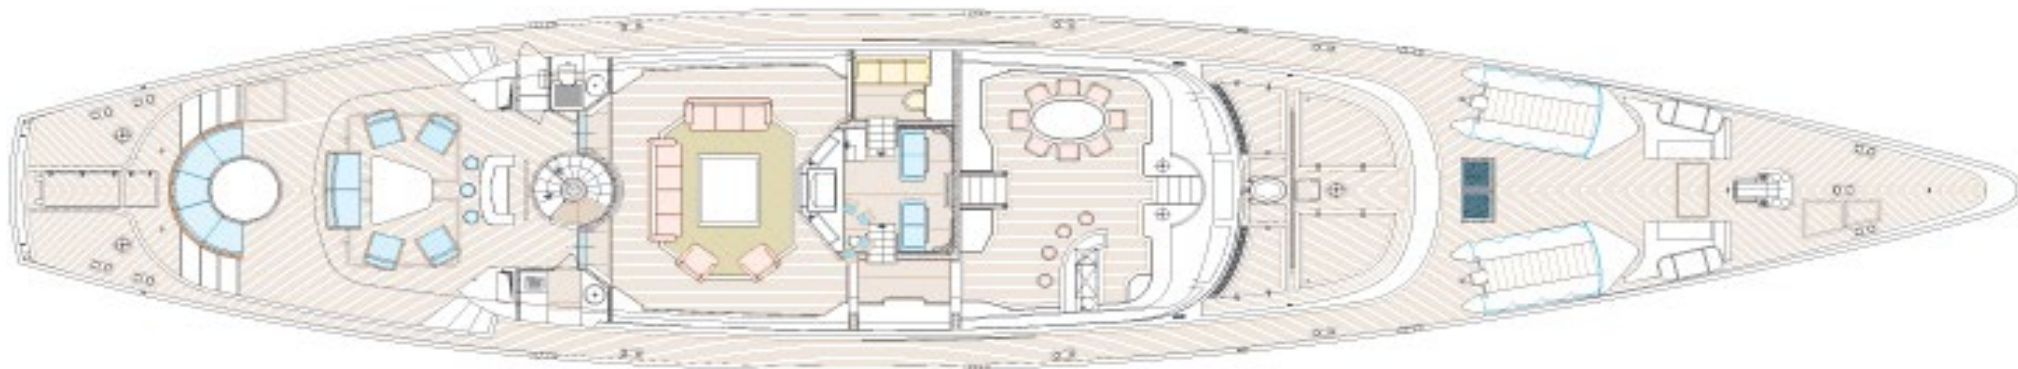

46.00M / 150'11"

SPECIFICATION

BUILDER	PERINI NAVI
BUILT	1991 / 2016
BEAM	9.20M / 30'02"
HULL MATERIAL	STEEL
STATEROOMS	4
GUESTS	10
CREW	8
CRUISING SPEED	10 KNOTS / 12.5 MAX
CRUISING AREA SUMMER	EAST MEDITERRANEAN
CRUISING AREA WINTER	CARIBBEAN
WEEKLY SUMMER RATE	€ 125,000
WEEKLY WINTER RATE	\$ 125,000

ANTARA 46.00M / 150'11"

SUNDECK

FOR CHARTER

ANTARA 46.00M / 150'11"

SUNDECK JACUZZI

FOR CHARTER

ANTARA 46.00M / 150'11"

SUNDECK JACUZZI

WAKEBOARD

2X INFLATABLE PADDLE BOARDS

MONO SKI AND WATER SKIS
(FOR ADULTS & CHILDREN)

INFLATABLE BANANA & DONUTS

SNORKELING

VARIOUS BOARD GAMES

UNDERWATER CAMERA

The particulars are believed to be correct but are not guaranteed and may not be used for contractual purposes.

FOR CHARTER

ANTARA 46.00M / 150'11"

FOR CHARTER

ANTARA 46.00M / 150'11"