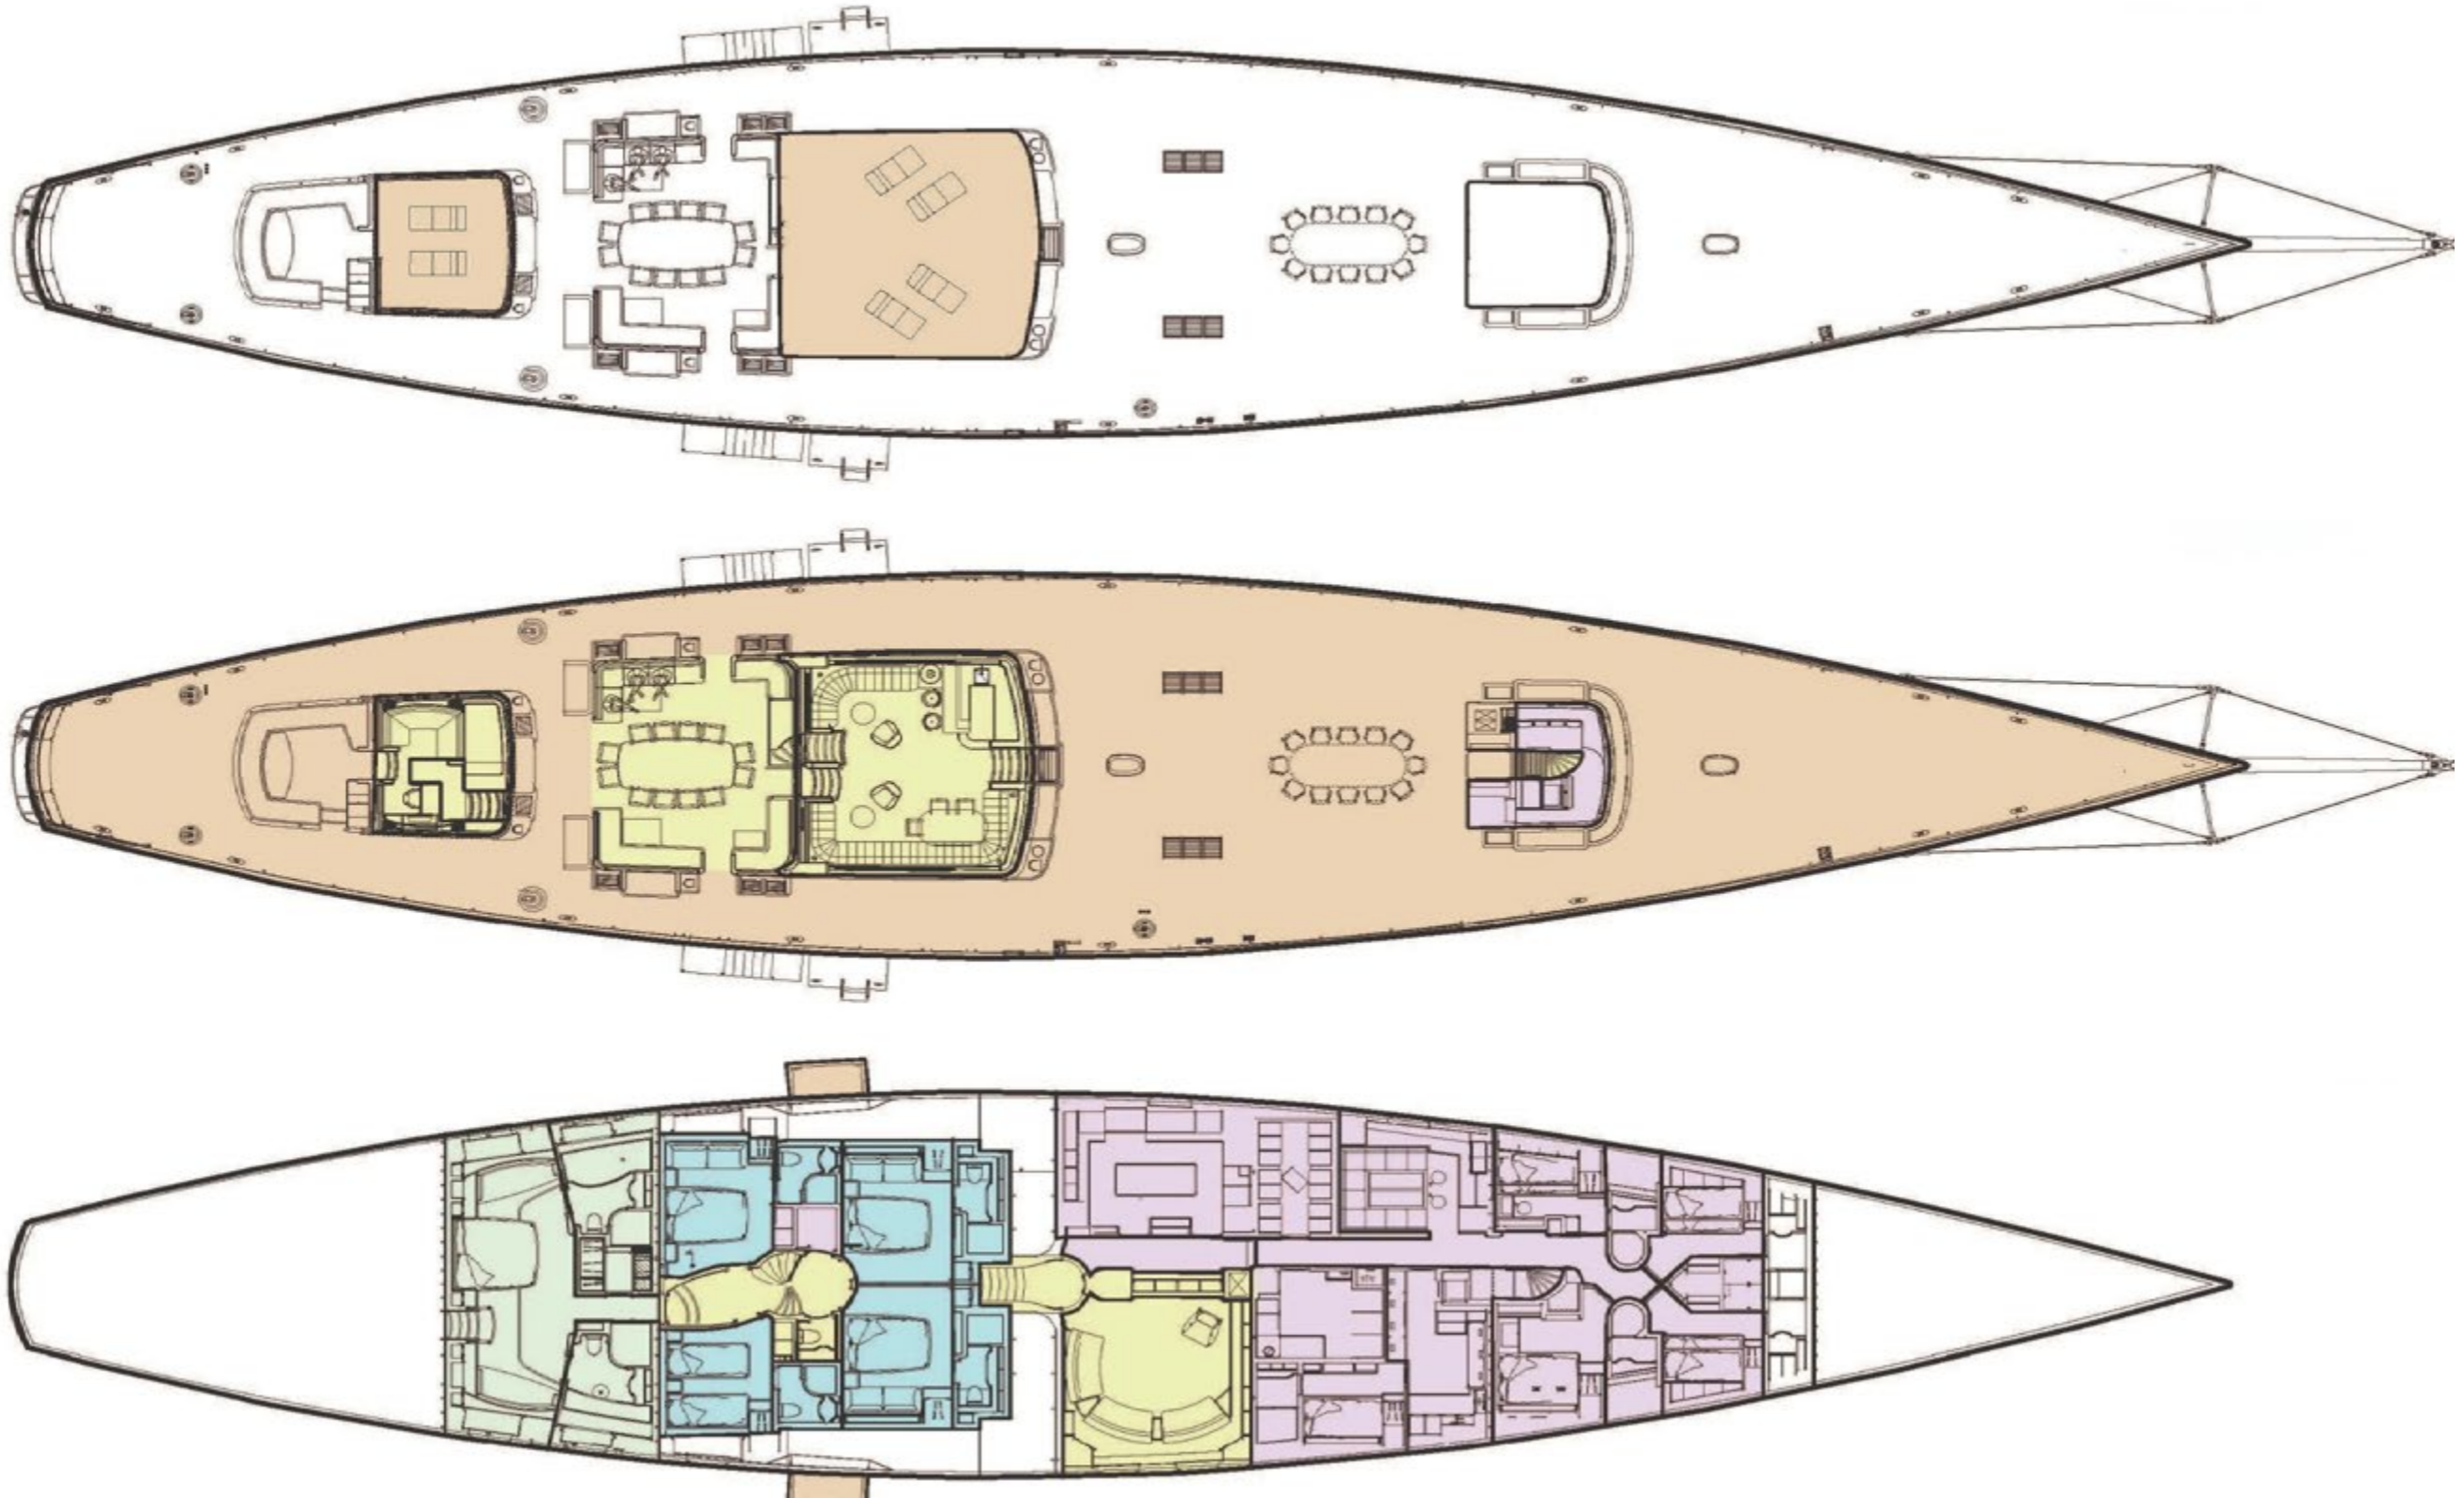

4 X STAND UP PADDLEBOARDS (2022)

2 X KAYAKS (2022)

1 X SUB WING

2 X KITE SURF

1 X KNEE BOARD

3 X WAKEBOARDS

4 X MOUNTAIN E-BIKES

1 X SET OF WATER-SKIS AND EQUIPMENT

YACHT FOR CHARTER | ATHOS | 63.40M / 208' | GENERAL ARRANGEMENT

Yachts offered are subject to availability. The particulars are believed to be correct but are not guaranteed and may not be used for contractual purposes. Specification provided for information only.