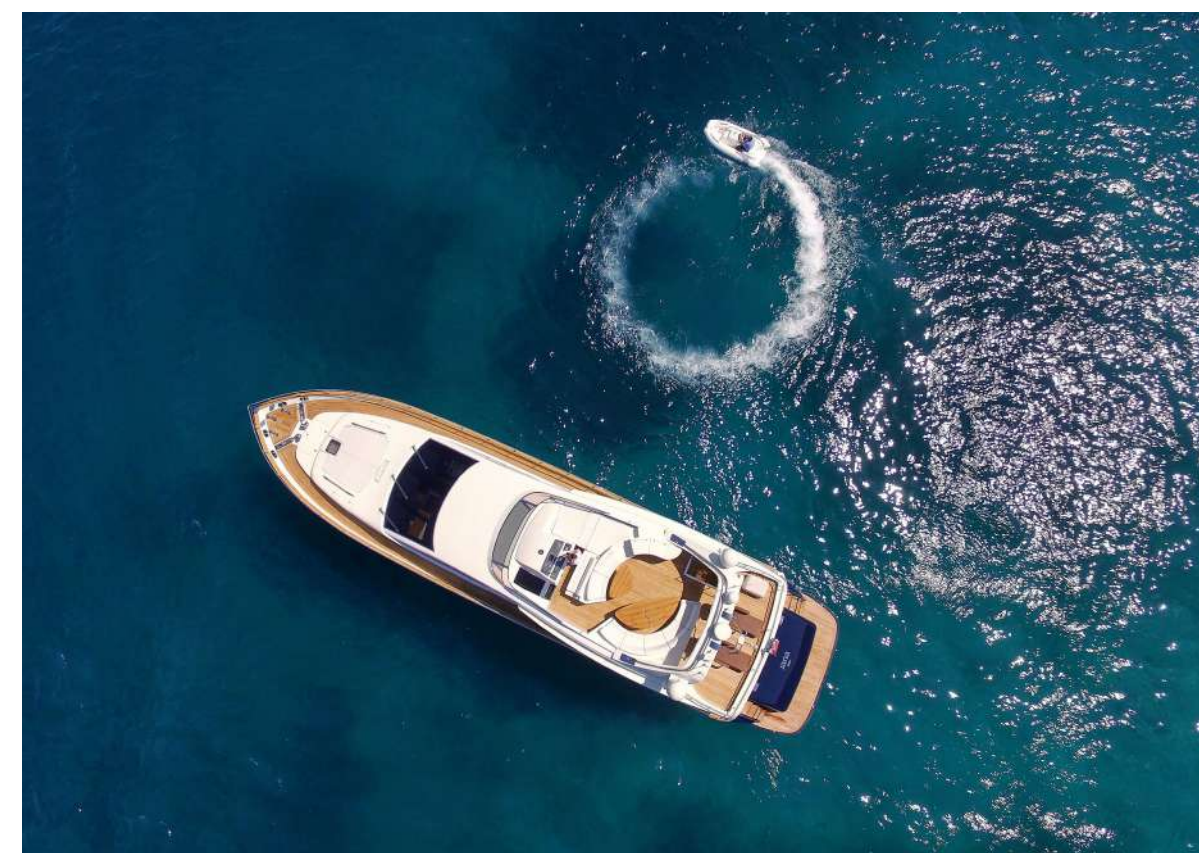

SPECIFICATIONS

Accommodates 8 Guests in 4 Staterooms

Arrangements 2 Double, 2 Twin

Length 26.02m (85' 4")

Beam 6.20m (20' 4")

Draft 2.04m (6' 8")

Year 2006

Builder Riva

GRT 95